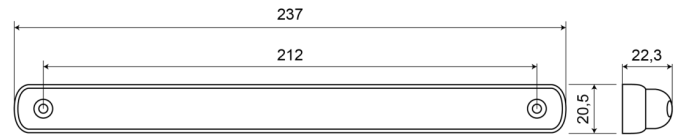

## Specifications

Certification	ECE R7-S3	Mounting	Surface mount
Color	Red	Mounting side	Rear
Colour of lens	Red	Operating voltage	12V - 24V
Connection	Open cable ends	Operation temperature	-30°C / +65°C
EMC	EMC R10	Packing	POS packaging
EMC R10	Yes	Supplied with	Mounting screws
Height mm	20,5 mm	Thickness mm	22,3 mm
IP-degree	IP66+IP68	To be ordered by	1
Length mm	237 mm	Type	Third brake lights
Length of cable (m)	0,38 m	Weight (kg)	0,070 Kg
Light source	LED	With Stop	Yes