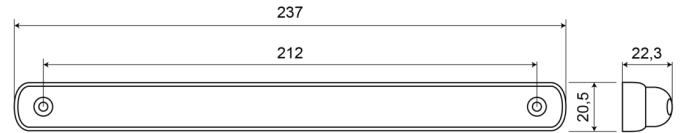

## Specifications

Certification	ECE R7-S3	Light source	LED
Color	Red	Mounting side	Rear
Colour of lens	Red	Operating voltage	12V - 24V
Connection	Open cable ends	Operation temperature	-30°C / +65°C
Dimensions	237 mm x 20,5 mm x 22,3 mm	Packing	POS packaging
EMC	EMC R10	Supplied with	Mounting screws
EMC R10	Yes	To be ordered by	1
IP-degree	IP66+IP68	Type	Third brake lights
Length of cable (m)	6 m	Weight (kg)	0,076 Kg