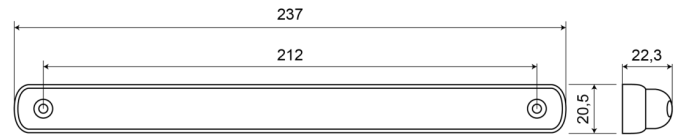

LIGHTS FRONT AND REAR

LEDSTOP3R06M

Third brake light | 12-24V | LED | red | ith 6 meter cable

EAN: 5414184003965

Specifications

Certification	ECE R7-S3	Light source	LED
Color	Red	Mounting side	Rear
Colour of lens	Red	Operating voltage	12V - 24V
Connection	Open cable ends	Operation temperature	-30°C / +65°C
Dimensions	237 mm x 20,5 mm x 22,3 mm	Packing	POS packaging
EMC	EMC R10	Supplied with	Mounting screws
EMC R10	Yes	To be ordered by	1
IP-degree	IP66+IP68	Type	Third brake lights
Length of cable (m)	6 m	Weight (kg)	0,076 Kg