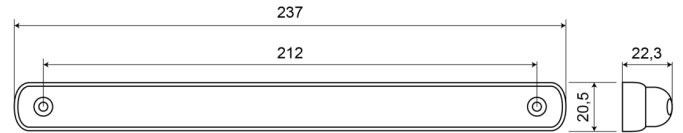

LIGHTS FRONT AND REAR

LEDSTOP3R06M

Third brake light | 12-24V | LED | red | ith 6 meter cable

EAN: 5414184003965

Specifications

Certification	ECE R7-S3	Light source	LED
Color	Red	Mounting side	Rear
Colour of lens	Red	Operating voltage	12V - 24V
Connection	Open cable ends	Operation temperature	-30°C / +65°C
Dimensions	237 mm x 20,5 mm x 22,3 mm	Packing	POS packaging
EMC	EMC R10	Supplied with	Mounting screws
EMC R10	Yes	To be ordered by	1
IP-degree	IP66+IP68	Type	Third brake lights
Length of cable (m)	6 m	Weight (kg)	0,076 Kg