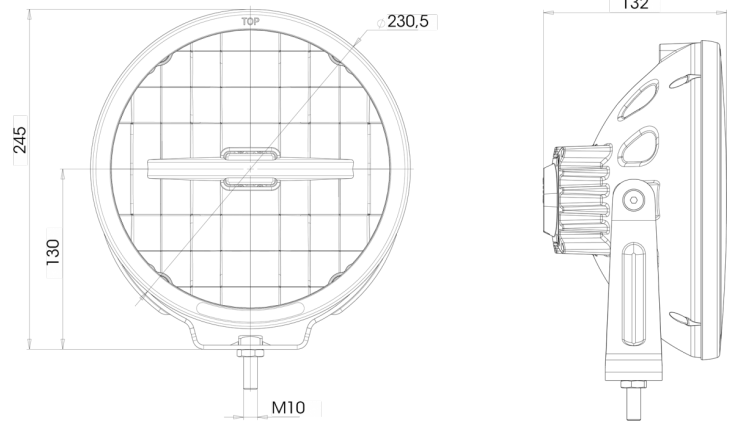

LIGHTS FRONT AND REAR

LEDZILLA-LINE

LED long-range high beam headlamp with LED position line

EAN: 5414184003330

Specifications

Certification	ECE 112+R7	Light source	LED
Color	White	Mounting	Bolt M10
Colour of lens	Clear	Mounting side	Front
Connection	Open cable ends	Operating voltage	12V - 24V
Diameter mm	230 mm	Packing	POS packaging
EMC	EMC R10	Specifications	215000 candela
EMC R10	Yes	Thickness mm	132 mm
Height mm	245 mm	To be ordered by	1
IP-degree	IP66+IP68	Type	Driving lights
Length of cable (m)	3 m	Weight (kg)	2,450 Kg