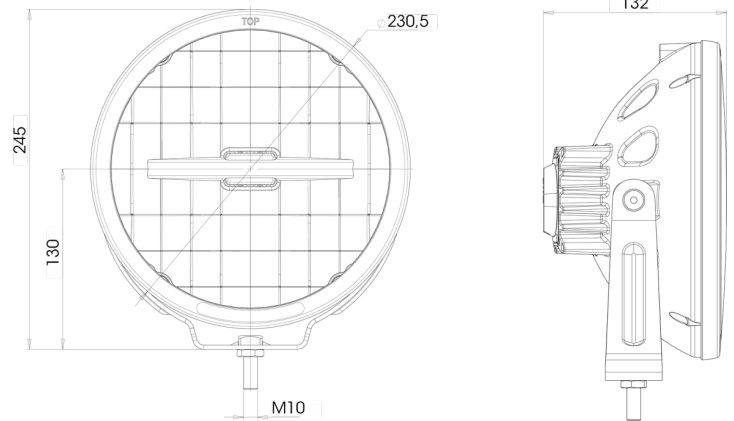

# LIGHTS FRONT AND REAR

LEDZILLA-LINE

LED long-range high beam headlamp with LED position line

EAN: 5414184003330

## Specifications

Certification	ECE 112+R7	Light source	LED
Color	White	Mounting	Bolt M10
Colour of lens	Clear	Mounting side	Front
Connection	Open cable ends	Operating voltage	12V - 24V
Diameter mm	230 mm	Packing	POS packaging
EMC	EMC R10	Specifications	215000 candela
EMC R10	Yes	Thickness mm	132 mm
Height mm	245 mm	To be ordered by	1
IP-degree	IP66+IP68	Type	Driving lights
Length of cable (m)	3 m	Weight (kg)	2,450 Kg