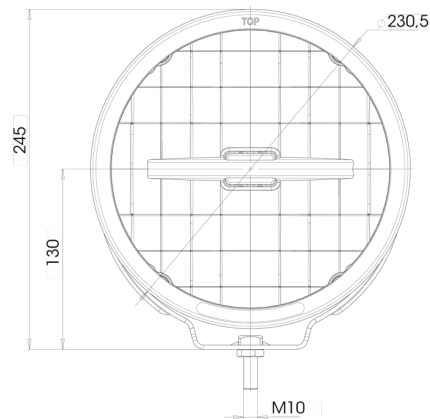

# LIGHTS FRONT AND REAR

LEDZILLA-LIRI

LED long-range high beam headlamp with LED position line and ring

EAN: 5414184003361

## Specifications

Certification	ECE 112+R7	Light source	LED
Color	White	Mounting	Bolt M10
Colour of lens	Clear	Mounting side	Front
Connection	Open cable ends	Operating voltage	12V - 24V
Diameter mm	230 mm	Packing	POS packaging
EMC	EMC R10	Specifications	215000 candela
EMC R10	Yes	Thickness mm	132 mm
Height mm	245 mm	To be ordered by	1
IP-degree	IP66+IP68	Type	Driving lights
Length of cable (m)	3 m	Weight (kg)	2,020 Kg