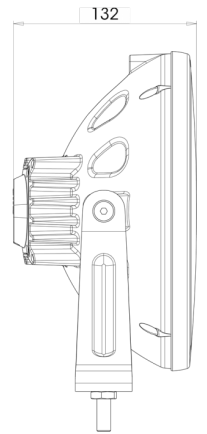

LIGHTS FRONT AND REAR

LEDZILLA-LIRI

LED long-range high beam headlamp with LED position line and ring

EAN: 5414184003361

Specifications

Certification	ECE 112+R7	Light source	LED
Color	White	Mounting	Bolt M10
Colour of lens	Clear	Mounting side	Front
Connection	Open cable ends	Operating voltage	12V - 24V
Diameter mm	230 mm	Packing	POS packaging
EMC	EMC R10	Specifications	215000 candela
EMC R10	Yes	Thickness mm	132 mm
Height mm	245 mm	To be ordered by	1
IP-degree	IP66+IP68	Type	Driving lights
Length of cable (m)	3 m	Weight (kg)	2,020 Kg