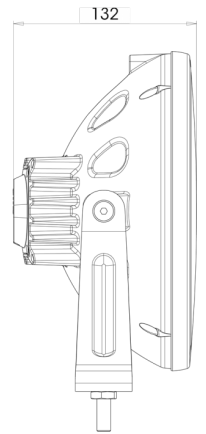

LIGHTS FRONT AND REAR

LEDZILLA-LIRI

LED long-range high beam headlamp with LED position line and ring

EAN: 5414184003361

Specifications

Certification	ECE 112+R7	Light source	LED
Color	White	Mounting	Bolt M10
Colour of lens	Clear	Mounting side	Front
Connection	Open cable ends	Operating voltage	12V - 24V
Diameter mm	230 mm	Packing	POS packaging
EMC	EMC R10	Specifications	215000 candela
EMC R10	Yes	Thickness mm	132 mm
Height mm	245 mm	To be ordered by	1
IP-degree	IP66+IP68	Type	Driving lights
Length of cable (m)	3 m	Weight (kg)	2,020 Kg