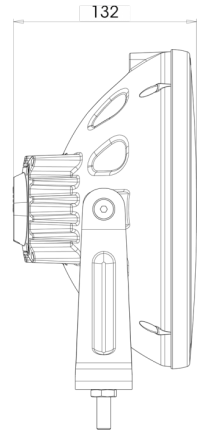

# LIGHTS FRONT AND REAR

LEDZILLA-LIRI

LED long-range high beam headlamp with LED position line and ring

EAN: 5414184003361

## Specifications

Certification	ECE 112+R7	Light source	LED
Color	White	Mounting	Bolt M10
Colour of lens	Clear	Mounting side	Front
Connection	Open cable ends	Operating voltage	12V - 24V
Diameter mm	230 mm	Packing	POS packaging
EMC	EMC R10	Specifications	215000 candela
EMC R10	Yes	Thickness mm	132 mm
Height mm	245 mm	To be ordered by	1
IP-degree	IP66+IP68	Type	Driving lights
Length of cable (m)	3 m	Weight (kg)	2,020 Kg