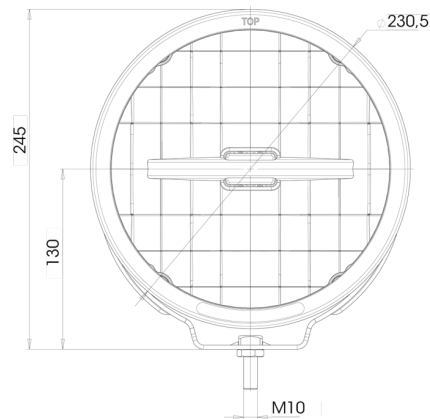

LIGHTS FRONT AND REAR

LEDZILLA-LIRI

LED long-range high beam headlamp with LED position line and ring

EAN: 5414184003361

Specifications

Certification	ECE 112+R7	Light source	LED
Color	White	Mounting	Bolt M10
Colour of lens	Clear	Mounting side	Front
Connection	Open cable ends	Operating voltage	12V - 24V
Diameter mm	230 mm	Packing	POS packaging
EMC	EMC R10	Specifications	215000 candela
EMC R10	Yes	Thickness mm	132 mm
Height mm	245 mm	To be ordered by	1
IP-degree	IP66+IP68	Type	Driving lights
Length of cable (m)	3 m	Weight (kg)	2,020 Kg