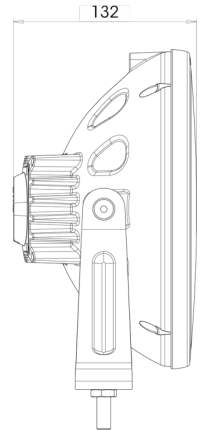

LIGHTS FRONT AND REAR

LEDZILLA-RING

LED long-range high beam headlamp with LED position ring

EAN: 5414184003354

Specifications

Certification	ECE 112+R7	Light source	LED
Color	White	Mounting	Bolt M10
Colour of lens	Clear	Mounting side	Front
Connection	Open cable ends	Operating voltage	12V - 24V
Diameter mm	230 mm	Packing	POS packaging
EMC	EMC R10	Specifications	215000 candela
EMC R10	Yes	Thickness mm	132 mm
Height mm	245 mm	To be ordered by	1
IP-degree	IP66+IP68	Type	Driving lights
Length of cable (m)	3 m	Weight (kg)	2,020 Kg