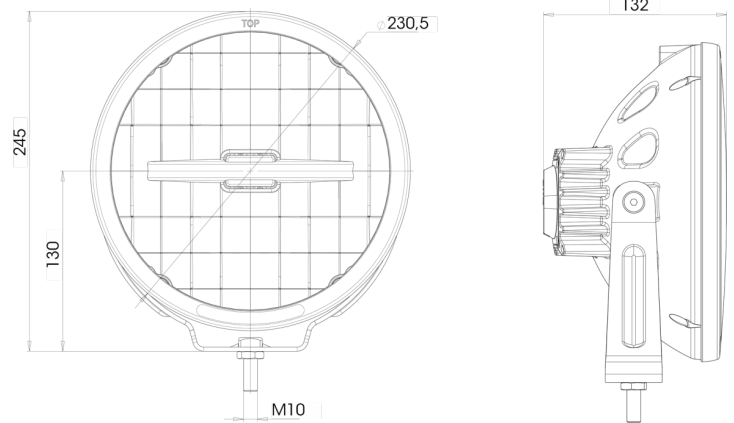

LIGHTS FRONT AND REAR

LEDZILLA-RING

LED long-range high beam headlamp with LED position ring

EAN: 5414184003354

Specifications

Certification	ECE 112+R7	Light source	LED
Color	White	Mounting	Bolt M10
Colour of lens	Clear	Mounting side	Front
Connection	Open cable ends	Operating voltage	12V - 24V
Diameter mm	230 mm	Packing	POS packaging
EMC	EMC R10	Specifications	215000 candela
EMC R10	Yes	Thickness mm	132 mm
Height mm	245 mm	To be ordered by	1
IP-degree	IP66+IP68	Type	Driving lights
Length of cable (m)	3 m	Weight (kg)	2,020 Kg