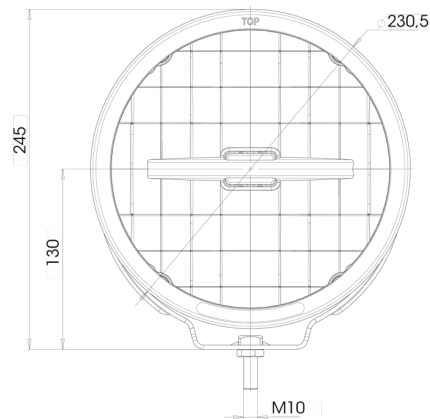

LIGHTS FRONT AND REAR

LEDZILLA-RING

LED long-range high beam headlamp with LED position ring

EAN: 5414184003354

Specifications

Certification	ECE 112+R7	Light source	LED
Color	White	Mounting	Bolt M10
Colour of lens	Clear	Mounting side	Front
Connection	Open cable ends	Operating voltage	12V - 24V
Diameter mm	230 mm	Packing	POS packaging
EMC	EMC R10	Specifications	215000 candela
EMC R10	Yes	Thickness mm	132 mm
Height mm	245 mm	To be ordered by	1
IP-degree	IP66+IP68	Type	Driving lights
Length of cable (m)	3 m	Weight (kg)	2,020 Kg