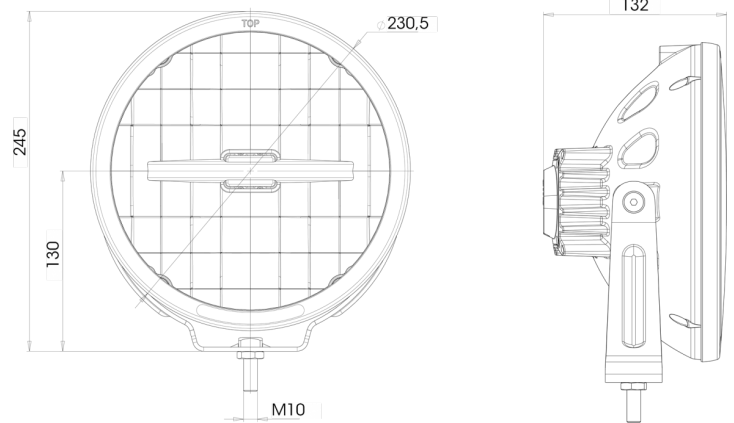

### LED long-range high beam headlamp with LED position ring

EAN: 5414184003354

## Specifications

Certification	ECE 112+R7	Light source	LED
Color	White	Mounting	Bolt M10
Colour of lens	Clear	Mounting side	Front
Connection	Open cable ends	Operating voltage	12V - 24V
Diameter mm	230 mm	Packing	POS packaging
EMC	EMC R10	Specifications	215000 candela
EMC R10	Yes	Thickness mm	132 mm
Height mm	245 mm	To be ordered by	1
IP-degree	IP66+IP68	Type	Driving lights
Length of cable (m)	3 m	Weight (kg)	2,020 Kg