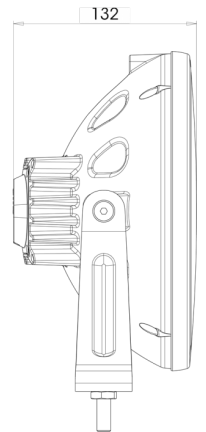

LIGHTS FRONT AND REAR

LEDZILLA-RING

LED long-range high beam headlamp with LED position ring

EAN: 5414184003354

Specifications

Certification	ECE 112+R7	Light source	LED
Color	White	Mounting	Bolt M10
Colour of lens	Clear	Mounting side	Front
Connection	Open cable ends	Operating voltage	12V - 24V
Diameter mm	230 mm	Packing	POS packaging
EMC	EMC R10	Specifications	215000 candela
EMC R10	Yes	Thickness mm	132 mm
Height mm	245 mm	To be ordered by	1
IP-degree	IP66+IP68	Type	Driving lights
Length of cable (m)	3 m	Weight (kg)	2,020 Kg