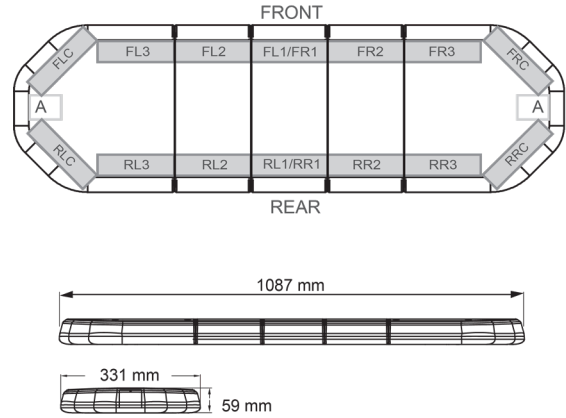

LED LIGHTBARS

LEG109012CB

LEGION LED lightbar | 109 cm | amber | 12V + control box

EAN: 5414184001664

Specifications

Characteristics	With control box (TRAFLEDCONTR.REV1)	Light source	LED
Color	Amber	Mounting	Fixed
Colour of lens	Clear	Number of LEDs	108
Connection	Open cable ends	Operating voltage	12V
Current draw Amp	15 Amp	Packing	Brown box with label
Dimensions	1087 mm x 331 mm x 59 mm (without mounting brackets)	Roof connector	No, but possible as an option
ECE R65 Class 2	Yes	Series	Legion
EMC	EMC R10	Supplied with	Cable, universal mounting brackets, control box, manual
EMC R10	Yes	To be ordered by	1
Length	MEDIUM (101 - 130 cm)	Waterproof	Yes
Length of cable (m)	4,50 m	Weight (kg)	13,800 Kg