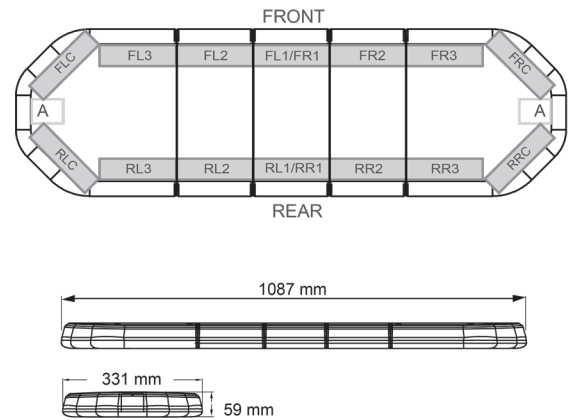

LED LIGHTBARS

LEG109O12CB

LEGION LED lightbar | 109 cm | amber | 12V + control box

EAN: 5414184001664

Specifications

Characteristics	With control box (TRAFLEDCONTR.REV1)	Light source	LED
Color	Amber	Mounting	Fixed
Colour of lens	Clear	Number of LEDs	108
Connection	Open cable ends	Operating voltage	12V
Current draw Amp	15 Amp	Packing	Brown box with label
Dimensions	1087 mm x 331 mm x 59 mm (without mounting brackets)	Roof connector	No, but possible as an option
Directional arrow	Yes, at the back side	Series	Legion
ECE R65 Class 2	Yes	Supplied with	Cable, universal mounting brackets, control box, manual
EMC	EMC R10	To be ordered by	1
EMC R10	Yes	Waterproof	Yes
Length of cable (m)	4,50 m	Weight (kg)	13,800 Kg
Length range	MEDIUM (101 - 130 cm)		