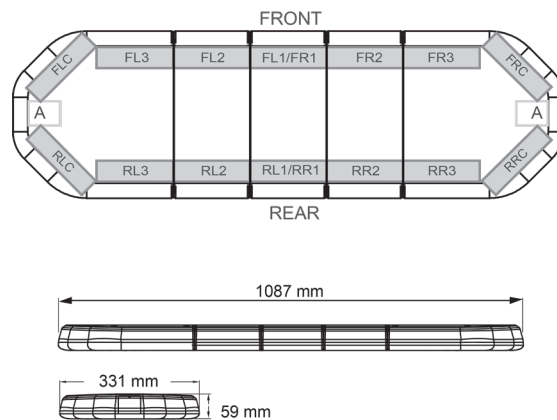

LED LIGHTBARS

LEG109O12CB

LEGION LED lightbar | 109 cm | amber | 12V + control box

EAN: 5414184001664

Specifications

Characteristics	With control box (TRAFLEDCONTR.REV1)
Color	Amber
Colour of lens	Clear
Connection	Open cable ends
Current draw Amp	15 Amp
Dimensions	1087 mm x 331 mm x 59 mm (without mounting brackets)
Directional arrow	Yes, at the back side
ECE R65 Class 2	Yes
EMC	EMC R10
EMC R10	Yes
Length	MEDIUM (101 - 130 cm)
Length of cable (m)	4,50 m

Light source	LED
Mounting	Fixed
Number of LEDs	108
Operating voltage	12V
Packing	Brown box with label
Roof connector	No, but possible as an option
Series	Legion
Supplied with	Cable, universal mounting brackets, control box, manual
To be ordered by	1
Waterproof	Yes
Weight (kg)	13,800 Kg