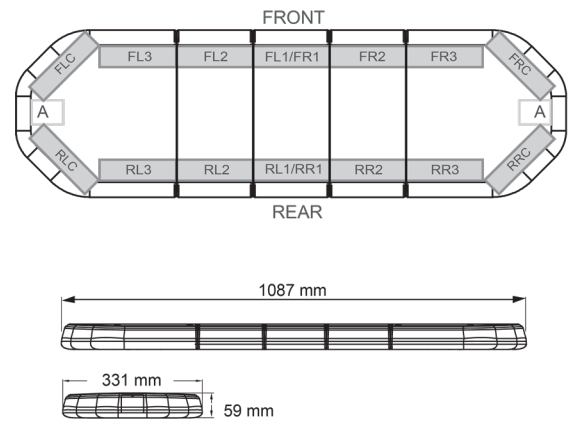

# LED LIGHTBARS

LEG109B12

LEGION LED lightbar | 109 cm | blue | 12V

EAN: 5414184009202

## Specifications

Characteristics	Without control box, without roof connector
Color	Blue
Colour of lens	Clear
Connection	Open cable ends
Current draw Amp	15 Amp
Dimensions	1087 mm x 331 mm x 59 mm (without mounting brackets)
ECE R65 Class 2	Yes
EMC	EMC R10
EMC R10	Yes
Length	Medium (101 - 130 cm)
Length of cable (m)	4,50 m

Light source	LED
Mounting	Fixed
Number of LEDs	108
Operating voltage	12V
Packing	Brown box with label
Roof connector	No, but possible as an option
Series	Legion
Supplied with	Cable, universal mounting brackets, manual
To be ordered by	1
Waterproof	Yes
Weight (kg)	13,6 Kg