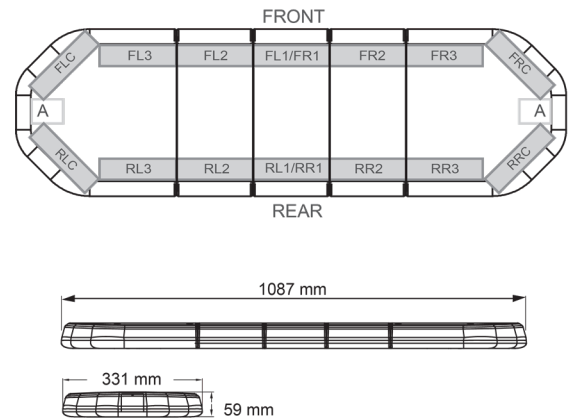

# LED LIGHTBARS

LEG109B12

LEGION LED lightbar | 109 cm | blue | 12V

EAN: 5414184009202

## Specifications

Characteristics	Without control box, no roof connector	Light source	LED
Color	Blue	Mounting	Fixed
Colour of lens	Clear	Number of LEDs	108
Connection	Open cable ends	Operating voltage	12V
Current draw Amp	15 Amp	Packing	Brown box with label
Dimensions	1087 mm x 331 mm x 59 mm (without mounting brackets)	Roof connector	No, but possible as an option
ECE R65 Class 2	Yes	Series	Legion
EMC	EMC R10	Supplied with	Cable, universal mounting brackets, manual
EMC R10	Yes	To be ordered by	1
Length	MEDIUM (101 - 130 cm)	Waterproof	Yes
Length of cable (m)	4,50 m	Weight (kg)	13,600 Kg