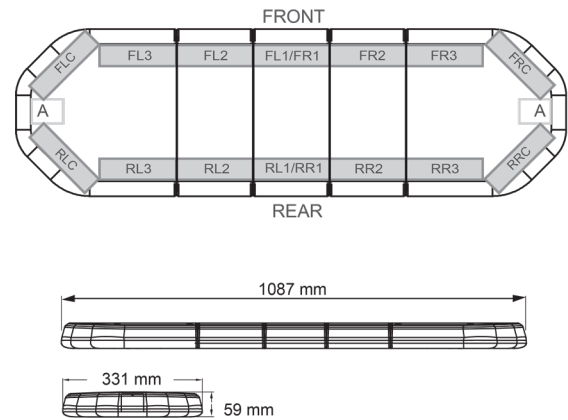

LED LIGHTBARS

LEG109B12CB

LEGION LED lightbar | 109 cm | blue | 12V + control box

EAN: 5414184006805

Specifications

Characteristics	With control box (TRAFLEDCONTR.REV1)	Light source	LED
Color	Blue	Mounting	Fixed
Colour of lens	Clear	Number of LEDs	108
Connection	Open cable ends	Operating voltage	12V
Current draw Amp	15 Amp	Packing	Brown box with label
Dimensions	1087 mm x 331 mm x 59 mm (without mounting brackets)	Roof connector	No, but possible as an option
ECE R65 Class 2	Yes	Series	Legion
EMC	EMC R10	Supplied with	Cable, universal mounting brackets, control box, manual
EMC R10	Yes	To be ordered by	1
Length	MEDIUM (101 - 130 cm)	Waterproof	Yes
Length of cable (m)	4,50 m	Weight (kg)	13,800 Kg