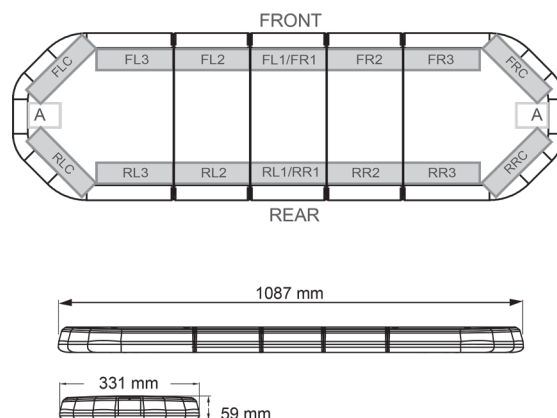

LED LIGHTBARS

LEG109B12CB

LEGION LED lightbar | 109 cm | blue | 12V + control box

EAN: 5414184006805

Specifications

Characteristics	With control box (TRAFLEDCONTR.REV1)
Color	Blue
Colour of lens	Clear
Connection	Open cable ends
Current draw Amp	15 Amp
Dimensions	1087 mm x 331 mm x 59 mm (without mounting brackets)
ECE R65 Class 2	Yes
EMC	EMC R10
EMC R10	Yes
Length	MEDIUM (101 - 130 cm)
Length of cable (m)	4,50 m

Light source	LED
Mounting	Fixed
Number of LEDs	108
Operating voltage	12V
Packing	Brown box with label
Roof connector	No, but possible as an option
Series	Legion
Supplied with	Cable, universal mounting brackets, control box, manual
To be ordered by	1
Waterproof	Yes
Weight (kg)	13,800 Kg