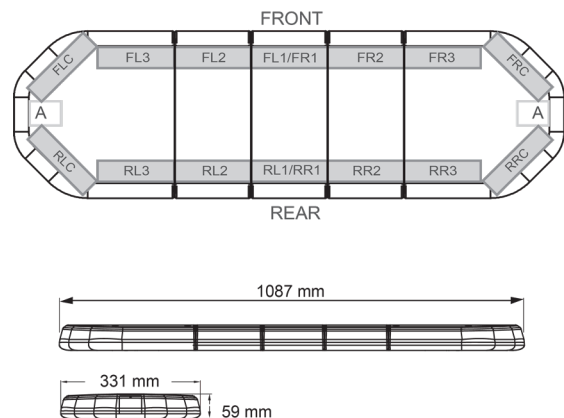

LED LIGHTBARS

LEG109012

LEGION LED lightbar | 109 cm | amber | 12V

EAN: 5414184001657

Specifications

Characteristics	Without control box, no roof connector
Color	Amber
Colour of lens	Clear
Connection	Open cable ends
Current draw Amp	15 Amp
Dimensions	1087 mm x 331 mm x 59 mm (without mounting brackets)
Directional arrow	Yes, at the back side
ECE R65 Class 2	Yes
EMC	EMC R10
EMC R10	Yes
Length	MEDIUM (101 - 130 cm)
Length of cable (m)	4,50 m

Light source	LED
Mounting	Fixed
Number of LEDs	108
Operating voltage	12V
Packing	Brown box with label
Roof connector	No, but possible as an option
Series	Legion
Supplied with	Cable, universal mounting brackets, manual
To be ordered by	1
Waterproof	Yes
Weight (kg)	13,600 Kg