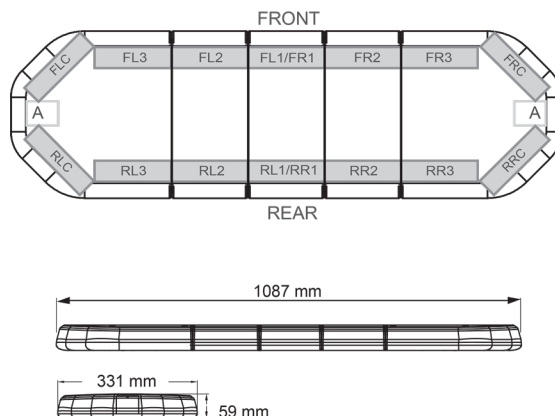

LED LIGHTBARS

LEG109012

LEGION LED lightbar | 109 cm | amber | 12V

EAN: 5414184001657

Specifications

Characteristics	Without control box, no roof connector
Color	Amber
Colour of lens	Clear
Connection	Open cable ends
Current draw Amp	15 Amp
Dimensions	1087 mm x 331 mm x 59 mm (without mounting brackets)
ECE R65 Class 2	Yes
EMC	EMC R10
EMC R10	Yes
Length	MEDIUM (101 - 130 cm)
Length of cable (m)	4,50 m

Light source	LED
Mounting	Fixed
Number of LEDs	108
Operating voltage	12V
Packing	Brown box with label
Roof connector	No, but possible as an option
Series	Legion
Supplied with	Cable, universal mounting brackets, manual
To be ordered by	1
Waterproof	Yes
Weight (kg)	13,600 Kg