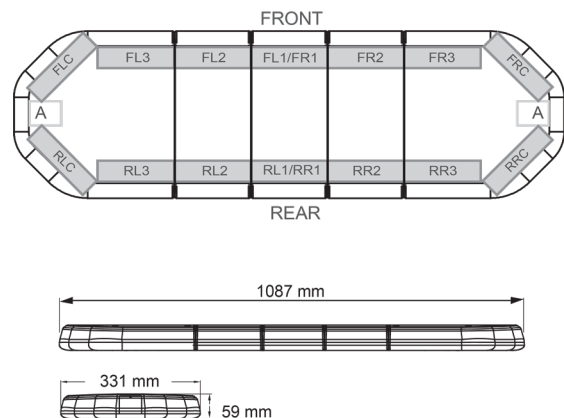

LED LIGHTBARS

LEG109012

LEGION LED lightbar | 109 cm | amber | 12V

EAN: 5414184001657

Specifications

Characteristics	Without control box, no roof connector	Light source	LED
Color	Amber	Mounting	Fixed
Colour of lens	Clear	Number of LEDs	108
Connection	Open cable ends	Operating voltage	12V
Current draw Amp	15 Amp	Packing	Brown box with label
Dimensions	1087 mm x 331 mm x 59 mm (without mounting brackets)	Roof connector	No, but possible as an option
ECE R65 Class 2	Yes	Series	Legion
EMC	EMC R10	Supplied with	Cable, universal mounting brackets, manual
EMC R10	Yes	To be ordered by	1
Length	MEDIUM (101 - 130 cm)	Waterproof	Yes
Length of cable (m)	4,50 m	Weight (kg)	13,600 Kg