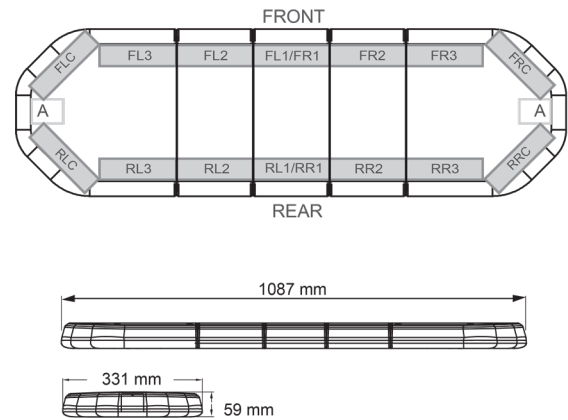

# LED LIGHTBARS

LEG109O24CB

LEGION LED lightbar | 109 cm | amber | 24V + control box

EAN: 5414184001688

## Specifications

Characteristics	With control box (TRAFLEDCONTR.REV1)	Light source	LED
Color	Amber	Mounting	Fixed
Colour of lens	Clear	Number of LEDs	108
Connection	Open cable ends	Operating voltage	24V
Dimensions	1087 mm x 331 mm x 59 mm (without mounting brackets)	Packing	Brown box with label
Directional arrow	Yes, at the back side	Roof connector	No, but possible as an option
ECE R65 Class 2	Yes	Series	Legion
EMC	EMC R10	Supplied with	Cable, universal mounting brackets, control box, manual
EMC R10	Yes	To be ordered by	1
Length	MEDIUM (101 - 130 cm)	Waterproof	Yes
Length of cable (m)	4,50 m	Weight (kg)	13,800 Kg