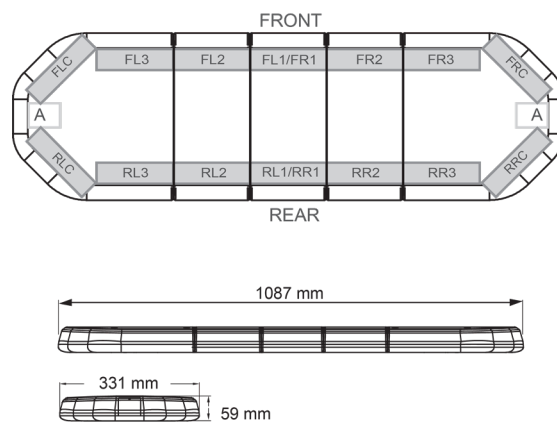

LED LIGHTBARS

LEG109O24CB

LEGION LED lightbar | 109 cm | amber | 24V + control box

EAN: 5414184001688

Specifications

Characteristics	With control box (TRAFLEDCONTR.REV1)
Color	Amber
Colour of lens	Clear
Connection	Open cable ends
Dimensions	1087 mm x 331 mm x 59 mm (without mounting brackets)
ECE R65 Class 2	Yes
EMC	EMC R10
EMC R10	Yes
Length	MEDIUM (101 - 130 cm)
Length of cable (m)	4,50 m
Light source	LED
Mounting	Fixed

Number of LEDs	108
Operating voltage	24V
Packing	Brown box with label
Roof connector	No, but possible as an option
Series	Legion
Supplied with	Cable, universal mounting brackets, control box, manual
To be ordered by	1
Waterproof	Yes
Weight (kg)	13,800 Kg