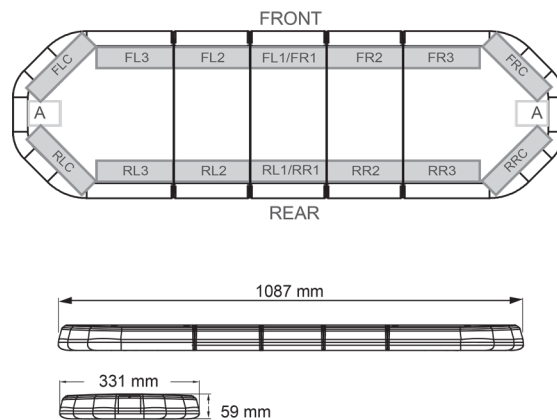

LED LIGHTBARS

LEG109O24CB

LEGION LED lightbar | 109 cm | amber | 24V + control box

EAN: 5414184001688

Specifications

Characteristics	With control box (TRAFLEDCONTR.REV1)
Color	Amber
Colour of lens	Clear
Connection	Open cable ends
Dimensions	1087 mm x 331 mm x 59 mm (without mounting brackets)
Directional arrow	Yes, at the back side
ECE R65 Class 2	Yes
EMC	EMC R10
EMC R10	Yes
Length	MEDIUM (101 - 130 cm)
Length of cable (m)	4,50 m

Light source	LED
Mounting	Fixed
Number of LEDs	108
Operating voltage	24V
Packing	Brown box with label
Roof connector	No, but possible as an option
Series	Legion
Supplied with	Cable, universal mounting brackets, control box, manual
To be ordered by	1
Waterproof	Yes
Weight (kg)	13,800 Kg