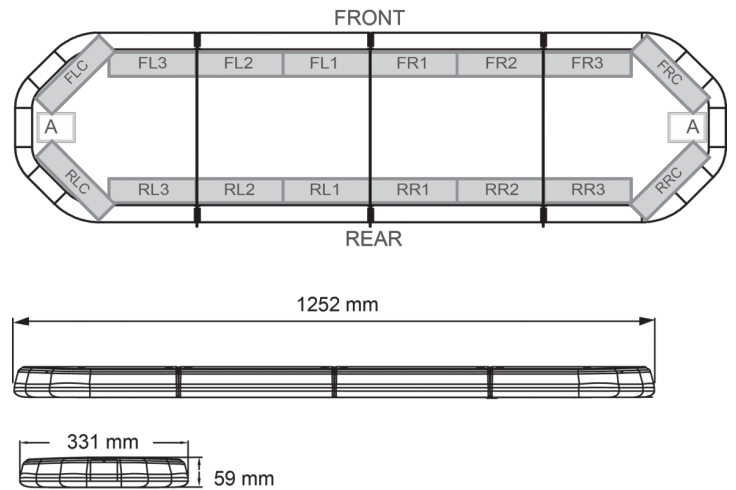

LED LIGHTBARS

LEG125O24CB

LEGION LED lightbar | 125 cm | amber | 24V + control box

EAN: 5414184002968

Specifications

Characteristics	With control box (TRAFLEDCONTR.REV1)
Color	Amber
Colour of lens	Clear
Connection	Open cable ends
Dimensions	1252 mm x 331 mm x 59 mm (without mounting brackets)
ECE R65 Class 2	Yes
EMC	EMC R10
EMC R10	Yes
Length	MEDIUM (101 - 130 cm)
Length of cable (m)	4,50 m
Light source	LED
Mounting	Fixed

Number of LEDs	120
Operating voltage	24V
Packing	Brown box with label
Roof connector	No, but possible as an option
Series	Legion
Supplied with	Cable, universal mounting brackets, control box, manual
To be ordered by	1
Waterproof	Yes
Weight (kg)	14,300 Kg