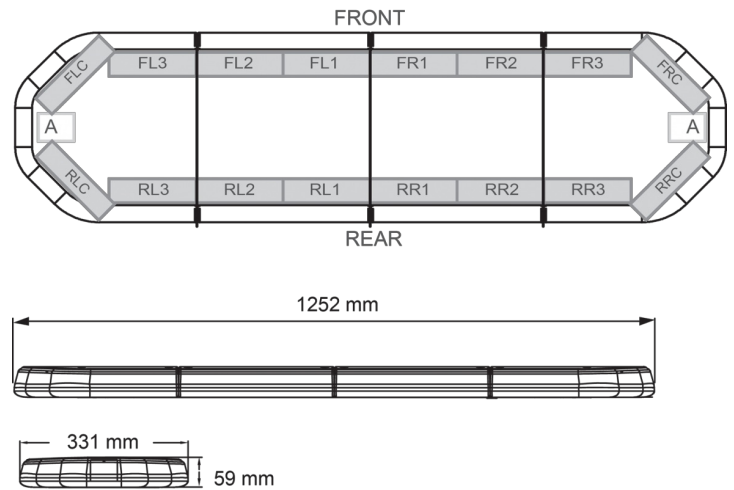

LED LIGHTBARS

LEG125O24CB

LEGION LED lightbar | 125 cm | amber | 24V + control box

EAN: 5414184002968

Specifications

Characteristics	With control box (TRAFLEDCONTR.REV1)	Light source	LED
Color	Amber	Mounting	Fixed
Colour of lens	Clear	Number of LEDs	120
Connection	Open cable ends	Operating voltage	24V
Dimensions	1252 mm x 331 mm x 59 mm (without mounting brackets)	Packing	Brown box with label
Directional arrow	Yes, at the back side	Roof connector	No, but possible as an option
ECE R65 Class 2	Yes	Series	Legion
EMC	EMC R10	Supplied with	Cable, universal mounting brackets, control box, manual
EMC R10	Yes	To be ordered by	1
Length	MEDIUM (101 - 130 cm)	Waterproof	Yes
Length of cable (m)	4,50 m	Weight (kg)	14,300 Kg