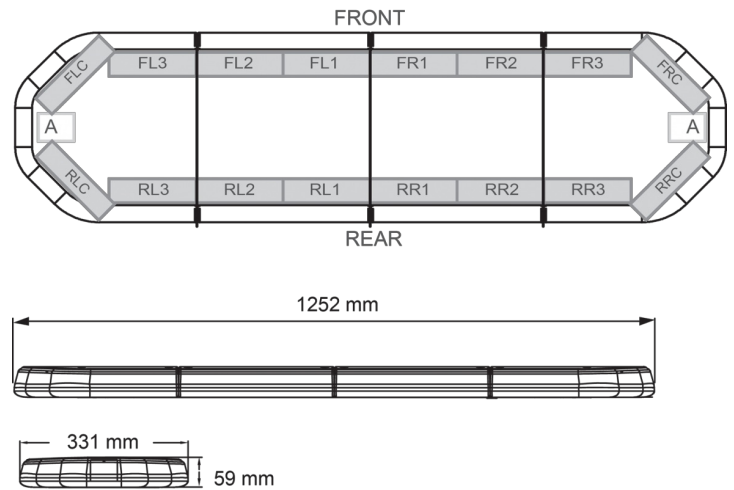

LED LIGHTBARS

LEG125O24CB

LEGION LED lightbar | 125 cm | amber | 24V + control box

EAN: 5414184002968

Specifications

Characteristics	With control box (TRAFLEDCONTR.REV1)
Color	Amber
Colour of lens	Clear
Connection	Open cable ends
Dimensions	1252 mm x 331 mm x 59 mm (without mounting brackets)
Directional arrow	Yes, at the back side
ECE R65 Class 2	Yes
EMC	EMC R10
EMC R10	Yes
Length	MEDIUM (101 - 130 cm)
Length of cable (m)	4,50 m

Light source	LED
Mounting	Fixed
Number of LEDs	120
Operating voltage	24V
Packing	Brown box with label
Roof connector	No, but possible as an option
Series	Legion
Supplied with	Cable, universal mounting brackets, control box, manual
To be ordered by	1
Waterproof	Yes
Weight (kg)	14,300 Kg