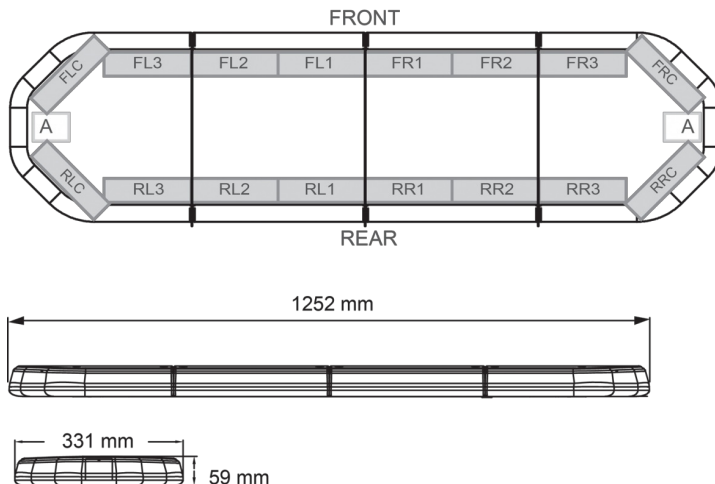

LED LIGHTBARS

LEG125012

LEGION LED lightbar | 125 cm | amber | 12V

EAN: 5414184002937

Specifications

Characteristics	Without control box, no roof connector
Color	Amber
Colour of lens	Clear
Connection	Open cable ends
Current draw Amp	16 Amp
Dimensions	1252 mm x 331 mm x 59 mm (without mounting brackets)
Directional arrow	Yes, at the back side
ECE R65 Class 2	Yes
EMC	EMC R10
EMC R10	Yes
Length	MEDIUM (101 - 130 cm)
Length of cable (m)	4,50 m

Light source	LED
Mounting	Fixed
Number of LEDs	120
Operating voltage	12V
Packing	Brown box with label
Roof connector	No, but possible as an option
Series	Legion
Supplied with	Cable, universal mounting brackets, manual
To be ordered by	1
Waterproof	Yes
Weight (kg)	14,100 Kg