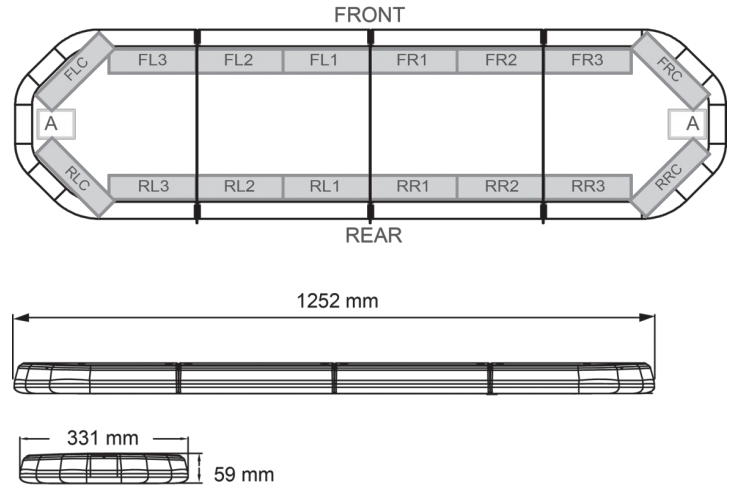

LED LIGHTBARS

LEG125012

LEGION LED lightbar | 125 cm | amber | 12V

EAN: 5414184002937

Specifications

Characteristics	Without control box, no roof connector
Color	Amber
Colour of lens	Clear
Connection	Open cable ends
Current draw Amp	16 Amp
Dimensions	1252 mm x 331 mm x 59 mm (without mounting brackets)
Directional arrow	Yes, at the back side
ECE R65 Class 2	Yes
EMC	EMC R10
EMC R10	Yes
Length of cable (m)	4,50 m
Length range	MEDIUM (101 - 130 cm)

Light source	LED
Mounting	Fixed
Number of LEDs	120
Operating voltage	12V
Packing	Brown box with label
Roof connector	No, but possible as an option
Series	Legion
Supplied with	Cable, universal mounting brackets, manual
To be ordered by	1
Waterproof	Yes
Weight (kg)	14,100 Kg