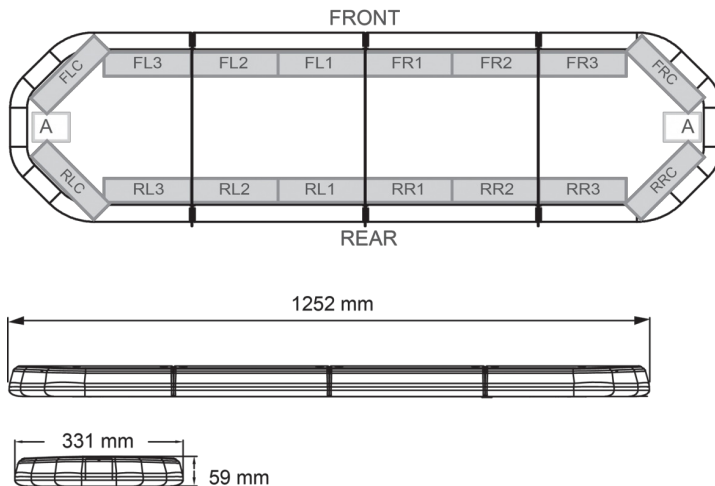

LED LIGHTBARS

LEG125012

LEGION LED lightbar | 125 cm | amber | 12V

EAN: 5414184002937

Specifications

Characteristics	Without control box, no roof connector
Color	Amber
Colour of lens	Clear
Connection	Open cable ends
Current draw Amp	16 Amp
Dimensions	1252 mm x 331 mm x 59 mm (without mounting brackets)
Directional arrow	Yes, at the back side
ECE R65 Class 2	Yes
EMC	EMC R10
EMC R10	Yes
Length	MEDIUM (101 - 130 cm)
Length of cable (m)	4,50 m

Light source	LED
Mounting	Fixed
Number of LEDs	120
Operating voltage	12V
Packing	Brown box with label
Roof connector	No, but possible as an option
Series	Legion
Supplied with	Cable, universal mounting brackets, manual
To be ordered by	1
Waterproof	Yes
Weight (kg)	14,100 Kg