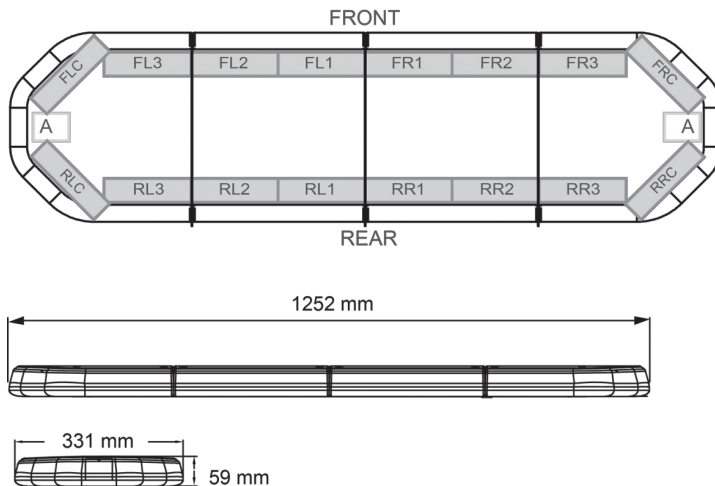

LED LIGHTBARS

LEG125012

LEGION LED lightbar | 125 cm | amber | 12V

EAN: 5414184002937

Specifications

Characteristics	Without control box, no roof connector
Color	Amber
Colour of lens	Clear
Connection	Open cable ends
Current draw Amp	16 Amp
Dimensions	1252 mm x 331 mm x 59 mm (without mounting brackets)
ECE R65 Class 2	Yes
EMC	EMC R10
EMC R10	Yes
Length	MEDIUM (101 - 130 cm)
Length of cable (m)	4,50 m

Light source	LED
Mounting	Fixed
Number of LEDs	120
Operating voltage	12V
Packing	Brown box with label
Roof connector	No, but possible as an option
Series	Legion
Supplied with	Cable, universal mounting brackets, manual
To be ordered by	1
Waterproof	Yes
Weight (kg)	14,100 Kg