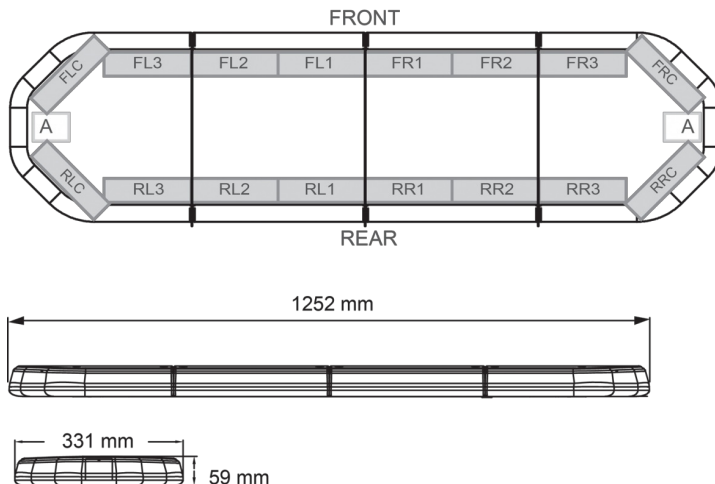

LED LIGHTBARS

LEG125012

LEGION LED lightbar | 125 cm | amber | 12V

EAN: 5414184002937

Specifications

Characteristics	Without control box, no roof connector
Color	Amber
Colour of lens	Clear
Connection	Open cable ends
Current draw Amp	16 Amp
Dimensions	1252 mm x 331 mm x 59 mm (without mounting brackets)
ECE R65 Class 2	Yes
EMC	EMC R10
EMC R10	Yes
Length	MEDIUM (101 - 130 cm)
Length of cable (m)	4,50 m

Light source	LED
Mounting	Fixed
Number of LEDs	120
Operating voltage	12V
Packing	Brown box with label
Roof connector	No, but possible as an option
Series	Legion
Supplied with	Cable, universal mounting brackets, manual
To be ordered by	1
Waterproof	Yes
Weight (kg)	14,100 Kg