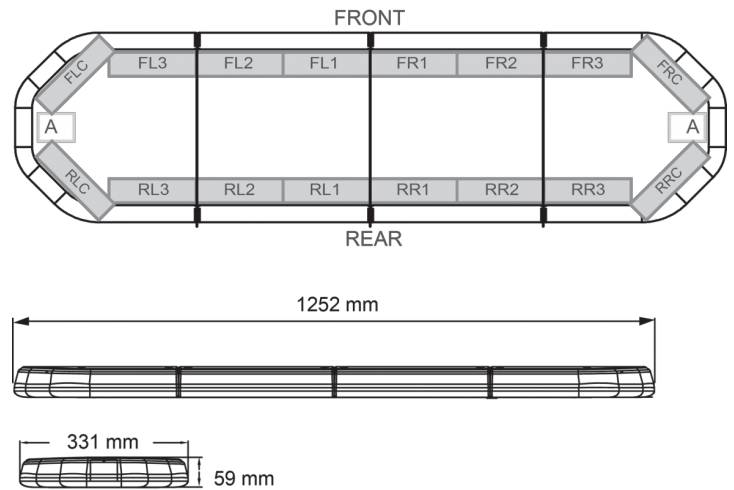

# LED LIGHTBARS

LEG125012CB

LEGION LED lightbar | 125 cm | amber | 12V + control box

EAN: 5414184002944

## Specifications

Characteristics	With control box (TRAFLEDCONTR.REV1)
Color	Amber
Colour of lens	Clear
Connection	Open cable ends
Current draw Amp	16 Amp
Dimensions	1252 mm x 331 mm x 59 mm (without mounting brackets)
Directional arrow	Yes, at the back side
ECE R65 Class 2	Yes
EMC	EMC R10
EMC R10	Yes
Length	MEDIUM (101 - 130 cm)
Length of cable (m)	4,50 m

Light source	LED
Mounting	Fixed
Number of LEDs	120
Operating voltage	12V
Packing	Brown box with label
Roof connector	No, but possible as an option
Series	Legion
Supplied with	Cable, universal mounting brackets, control box, manual
To be ordered by	1
Waterproof	Yes
Weight (kg)	14,300 Kg