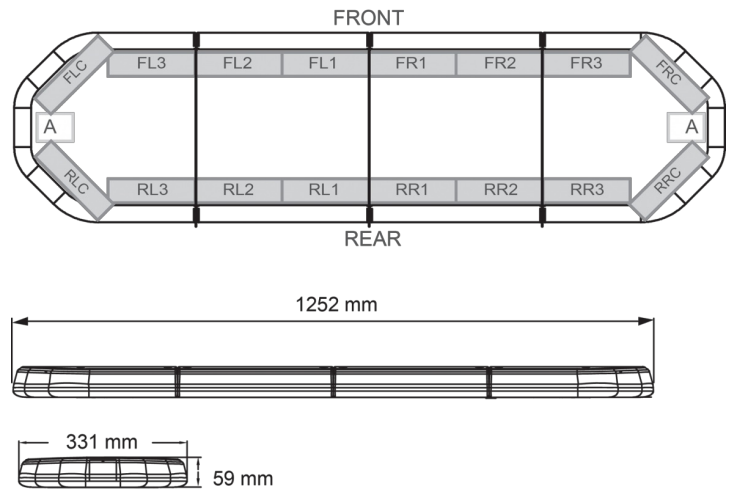

LED LIGHTBARS

LEG125012CB

LEGION LED lightbar | 125 cm | amber | 12V + control box

EAN: 5414184002944

Specifications

Characteristics	With control box (TRAFLEDCONTR.REV1)
Color	Amber
Colour of lens	Clear
Connection	Open cable ends
Current draw Amp	16 Amp
Dimensions	1252 mm x 331 mm x 59 mm (without mounting brackets)
Directional arrow	Yes, at the back side
ECE R65 Class 2	Yes
EMC	EMC R10
EMC R10	Yes
Length	MEDIUM (101 - 130 cm)
Length of cable (m)	4,50 m

Light source	LED
Mounting	Fixed
Number of LEDs	120
Operating voltage	12V
Packing	Brown box with label
Roof connector	No, but possible as an option
Series	Legion
Supplied with	Cable, universal mounting brackets, control box, manual
To be ordered by	1
Waterproof	Yes
Weight (kg)	14,300 Kg