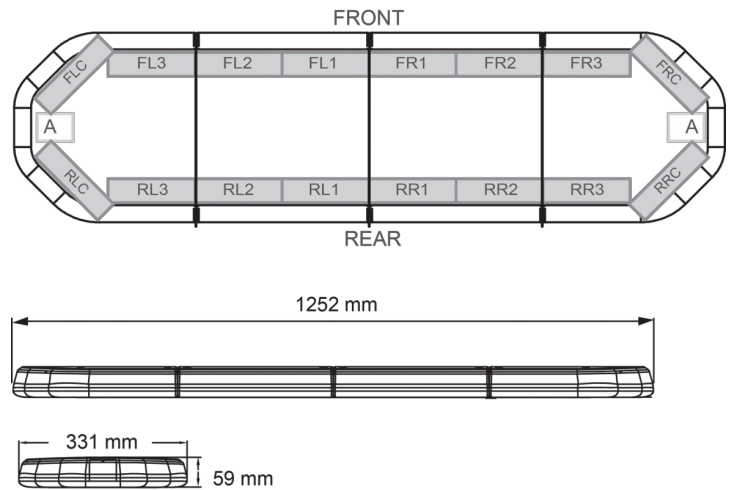

# LED LIGHTBARS

LEG125012CB

LEGION LED lightbar | 125 cm | amber | 12V + control box

EAN: 5414184002944

## Specifications

Characteristics	With control box (TRAFLEDCONTR.REV1)
Color	Amber
Colour of lens	Clear
Connection	Open cable ends
Current draw Amp	16 Amp
Dimensions	1252 mm x 331 mm x 59 mm (without mounting brackets)
ECE R65 Class 2	Yes
EMC	EMC R10
EMC R10	Yes
Length	MEDIUM (101 - 130 cm)
Length of cable (m)	4,50 m

Light source	LED
Mounting	Fixed
Number of LEDs	120
Operating voltage	12V
Packing	Brown box with label
Roof connector	No, but possible as an option
Series	Legion
Supplied with	Cable, universal mounting brackets, control box, manual
To be ordered by	1
Waterproof	Yes
Weight (kg)	14,300 Kg