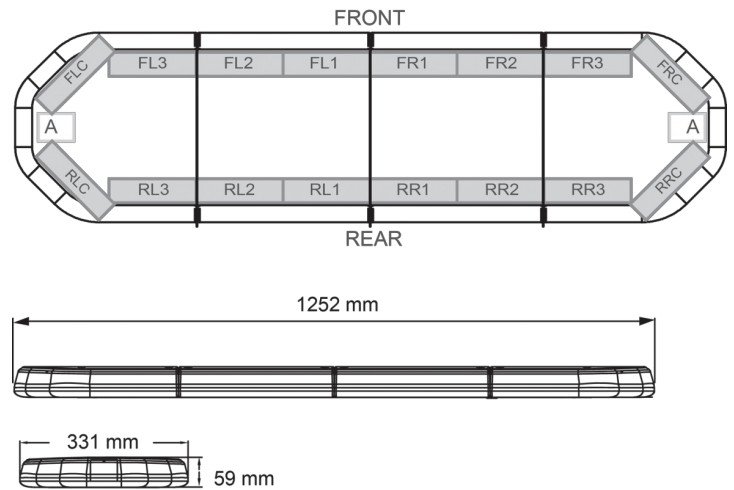

LED LIGHTBARS

LEG125012CB

LEGION LED lightbar | 125 cm | amber | 12V + control box

EAN: 5414184002944

Specifications

Characteristics	With control box (TRAFLEDCONTR.REV1)
Color	Amber
Colour of lens	Clear
Connection	Open cable ends
Current draw Amp	16 Amp
Dimensions	1252 mm x 331 mm x 59 mm (without mounting brackets)
Directional arrow	Yes, at the back side
ECE R65 Class 2	Yes
EMC	EMC R10
EMC R10	Yes
Length of cable (m)	4,50 m
Length range	MEDIUM (101 - 130 cm)

Light source	LED
Mounting	Fixed
Number of LEDs	120
Operating voltage	12V
Packing	Brown box with label
Roof connector	No, but possible as an option
Series	Legion
Supplied with	Cable, universal mounting brackets, control box, manual
To be ordered by	1
Waterproof	Yes
Weight (kg)	14,300 Kg