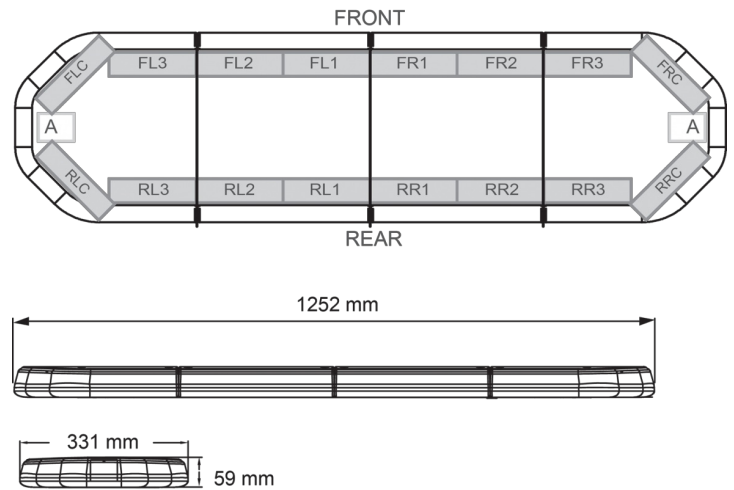

LED LIGHTBARS

LEG125012CB

LEGION LED lightbar | 125 cm | amber | 12V + control box

EAN: 5414184002944

Specifications

Characteristics	With control box (TRAFLEDCONTR.REV1)
Color	Amber
Colour of lens	Clear
Connection	Open cable ends
Current draw Amp	16 Amp
Dimensions	1252 mm x 331 mm x 59 mm (without mounting brackets)
Directional arrow	Yes, at the back side
ECE R65 Class 2	Yes
EMC	EMC R10
EMC R10	Yes
Length	MEDIUM (101 - 130 cm)
Length of cable (m)	4,50 m

Light source	LED
Mounting	Fixed
Number of LEDs	120
Operating voltage	12V
Packing	Brown box with label
Roof connector	No, but possible as an option
Series	Legion
Supplied with	Cable, universal mounting brackets, control box, manual
To be ordered by	1
Waterproof	Yes
Weight (kg)	14,300 Kg