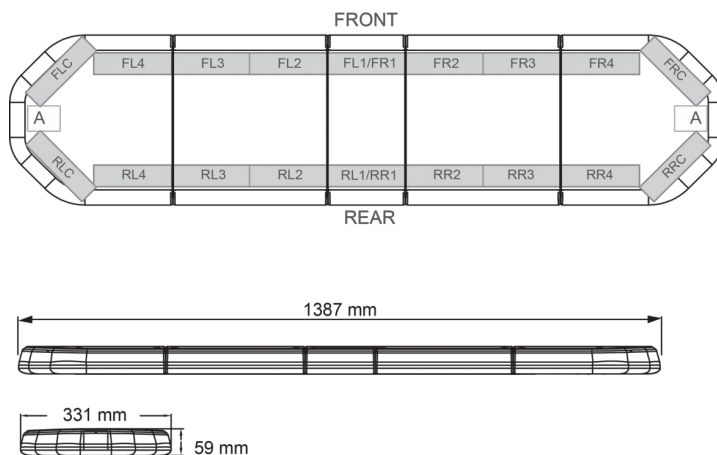

LED LIGHTBARS

LEG139O24CB

LEGION LED lightbar | 139 cm | amber | 24V + control box

EAN: 5414184003002

Specifications

Characteristics	With control box (TRAFLEDCONTR.REV1)
Color	Amber
Colour of lens	Clear
Connection	Open cable ends
Dimensions	1387 mm x 331 mm x 59 mm (without mounting brackets)
ECE R65 Class 2	Yes
EMC	EMC R10
EMC R10	Yes
Length	LARGE (131 - 150 cm)
Length of cable (m)	4,50 m
Light source	LED
Mounting	Fixed

Number of LEDs	132
Operating voltage	24V
Packing	Brown box with label
Roof connector	No, but possible as an option
Series	Legion
Supplied with	Cable, universal mounting brackets, control box, manual
To be ordered by	1
Waterproof	Yes
Weight (kg)	15,800 Kg