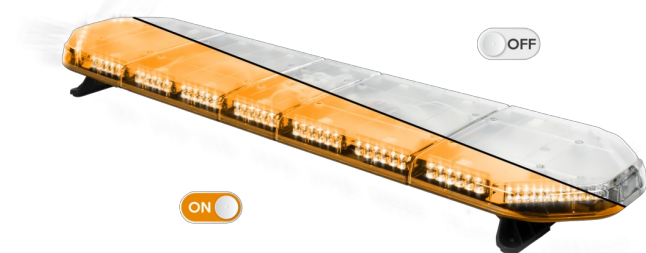

LED LIGHTBARS

LEG139O24CB

LEGION LED lightbar | 139 cm | amber | 24V + control box

EAN: 5414184003002

Specifications

Characteristics	With control box (TRAFLEDCONTR.REV1)
Color	Amber
Colour of lens	Clear
Connection	Open cable ends
Dimensions	1387 mm x 331 mm x 59 mm (without mounting brackets)
ECE R65 Class 2	Yes
EMC	EMC R10
EMC R10	Yes
Length	LARGE (131 - 150 cm)
Length of cable (m)	4,50 m
Light source	LED
Mounting	Fixed

Number of LEDs	132
Operating voltage	24V
Packing	Brown box with label
Roof connector	No, but possible as an option
Series	Legion
Supplied with	Cable, universal mounting brackets, control box, manual
To be ordered by	1
Waterproof	Yes
Weight (kg)	15,800 Kg