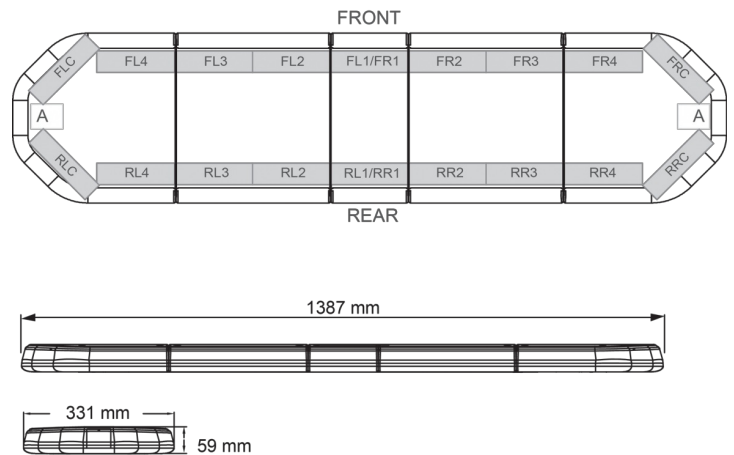

LED LIGHTBARS

LEGI39O24CB

LEGION LED lightbar | 139 cm | amber | 24V + control box

EAN: 5414184003002

Specifications

Characteristics	With control box (TRAFLEDCONTR.REV1)
Color	Amber
Colour of lens	Clear
Connection	Open cable ends
Dimensions	1387 mm x 331 mm x 59 mm (without mounting brackets)
Directional arrow	Yes, at the back side
ECE R65 Class 2	Yes
EMC	EMC R10
EMC R10	Yes
Length	LARGE (131 - 150 cm)
Length of cable (m)	4,50 m

Light source	LED
Mounting	Fixed
Number of LEDs	132
Operating voltage	24V
Packing	Brown box with label
Roof connector	No, but possible as an option
Series	Legion
Supplied with	Cable, universal mounting brackets, control box, manual
To be ordered by	1
Waterproof	Yes
Weight (kg)	15,800 Kg