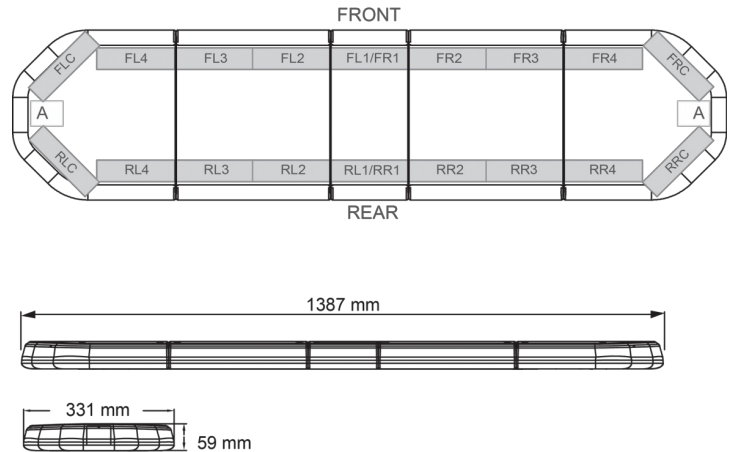

# LED LIGHTBARS

LEGI39O24CB

LEGION LED lightbar | 139 cm | amber | 24V + control box

EAN: 5414184003002

## Specifications

Characteristics	With control box (TRAFLEDCONTR.REV1)	Light source	LED
Color	Amber	Mounting	Fixed
Colour of lens	Clear	Number of LEDs	132
Connection	Open cable ends	Operating voltage	24V
Dimensions	1387 mm x 331 mm x 59 mm (without mounting brackets)	Packing	Brown box with label
Directional arrow	Yes, at the back side	Roof connector	No, but possible as an option
ECE R65 Class 2	Yes	Series	Legion
EMC	EMC R10	Supplied with	Cable, universal mounting brackets, control box, manual
EMC R10	Yes	To be ordered by	1
Length	LARGE (131 - 150 cm)	Waterproof	Yes
Length of cable (m)	4,50 m	Weight (kg)	15,800 Kg