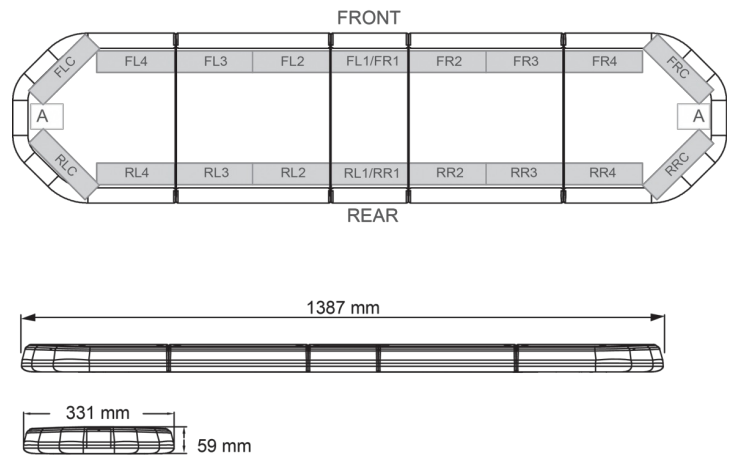

LED LIGHTBARS

LEGI39O24CB

LEGION LED lightbar | 139 cm | amber | 24V + control box

EAN: 5414184003002

Specifications

Characteristics	With control box (TRAFLEDCONTR.REV1)
Color	Amber
Colour of lens	Clear
Connection	Open cable ends
Dimensions	1387 mm x 331 mm x 59 mm (without mounting brackets)
Directional arrow	Yes, at the back side
ECE R65 Class 2	Yes
EMC	EMC R10
EMC R10	Yes
Length of cable (m)	4,50 m
Length range	LARGE (131 - 150 cm)

Light source	LED
Mounting	Fixed
Number of LEDs	132
Operating voltage	24V
Packing	Brown box with label
Roof connector	No, but possible as an option
Series	Legion
Supplied with	Cable, universal mounting brackets, control box, manual
To be ordered by	1
Waterproof	Yes
Weight (kg)	15,800 Kg