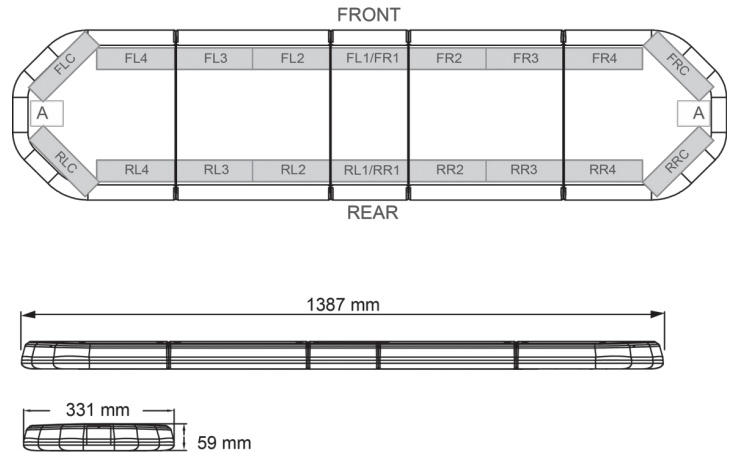

# LED LIGHTBARS

LEG139012CB

LEGION LED lightbar | 139 cm | amber | 12V + control box

EAN: 5414184002982

## Specifications

Characteristics	With control box (TRAFLEDCONTR.REV1)
Color	Amber
Colour of lens	Clear
Connection	Open cable ends
Current draw Amp	17 Amp
Dimensions	1387 mm x 331 mm x 59 mm (without mounting brackets)
Directional arrow	Yes, at the back side
ECE R65 Class 2	Yes
EMC	EMC R10
EMC R10	Yes
Length of cable (m)	4,50 m
Length range	LARGE (131 - 150 cm)

Light source	LED
Mounting	Fixed
Number of LEDs	132
Operating voltage	12V
Packing	Brown box with label
Roof connector	No, but possible as an option
Series	Legion
Supplied with	Cable, universal mounting brackets, control box, manual
To be ordered by	1
Waterproof	Yes
Weight (kg)	15,800 Kg