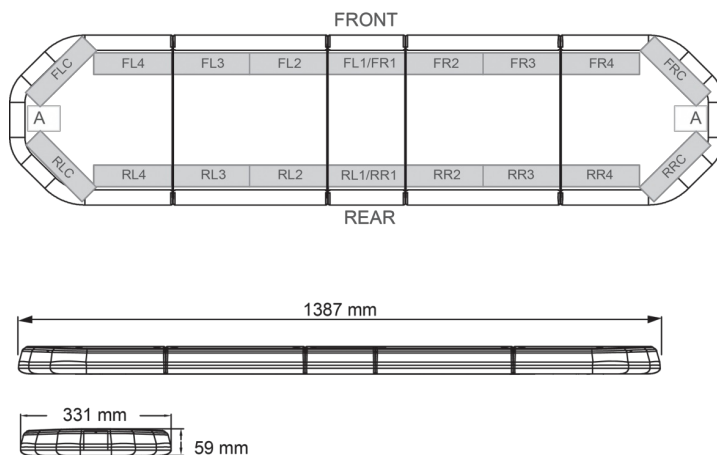

LED LIGHTBARS

LEG139012CB

LEGION LED lightbar | 139 cm | amber | 12V + control box

EAN: 5414184002982

Specifications

Characteristics	With control box (TRAFLEDCONTR.REV1)
Color	Amber
Colour of lens	Clear
Connection	Open cable ends
Current draw Amp	17 Amp
Dimensions	1387 mm x 331 mm x 59 mm (without mounting brackets)
Directional arrow	Yes, at the back side
ECE R65 Class 2	Yes
EMC	EMC R10
EMC R10	Yes
Length	LARGE (131 - 150 cm)
Length of cable (m)	4,50 m

Light source	LED
Mounting	Fixed
Number of LEDs	132
Operating voltage	12V
Packing	Brown box with label
Roof connector	No, but possible as an option
Series	Legion
Supplied with	Cable, universal mounting brackets, control box, manual
To be ordered by	1
Waterproof	Yes
Weight (kg)	15,800 Kg