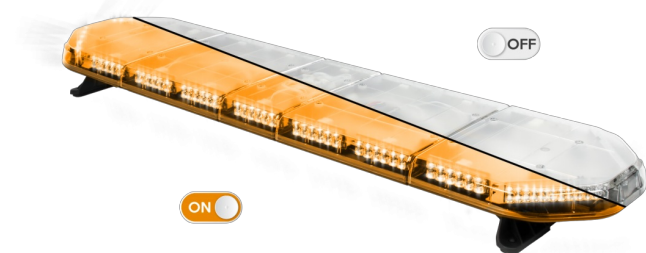

LED LIGHTBARS

LEG139012CB

LEGION LED lightbar | 139 cm | amber | 12V + control box

EAN: 5414184002982

Specifications

Characteristics	With control box (TRAFLEDCONTR.REV1)
Color	Amber
Colour of lens	Clear
Connection	Open cable ends
Current draw Amp	17 Amp
Dimensions	1387 mm x 331 mm x 59 mm (without mounting brackets)
Directional arrow	Yes, at the back side
ECE R65 Class 2	Yes
EMC	EMC R10
EMC R10	Yes
Length	LARGE (131 - 150 cm)
Length of cable (m)	4,50 m

Light source	LED
Mounting	Fixed
Number of LEDs	132
Operating voltage	12V
Packing	Brown box with label
Roof connector	No, but possible as an option
Series	Legion
Supplied with	Cable, universal mounting brackets, control box, manual
To be ordered by	1
Waterproof	Yes
Weight (kg)	15,800 Kg