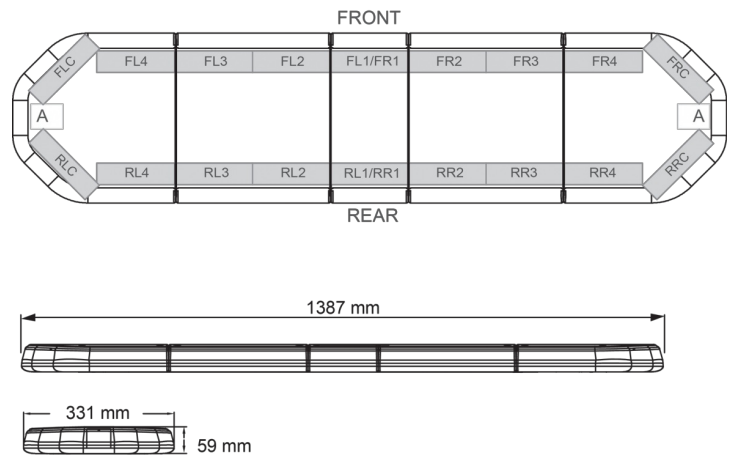

LED LIGHTBARS

LEG139012CB

LEGION LED lightbar | 139 cm | amber | 12V + control box

EAN: 5414184002982

Specifications

Characteristics	With control box (TRAFLEDCONTR.REV1)
Color	Amber
Colour of lens	Clear
Connection	Open cable ends
Current draw Amp	17 Amp
Dimensions	1387 mm x 331 mm x 59 mm (without mounting brackets)
Directional arrow	Yes, at the back side
ECE R65 Class 2	Yes
EMC	EMC R10
EMC R10	Yes
Length	LARGE (131 - 150 cm)
Length of cable (m)	4,50 m

Light source	LED
Mounting	Fixed
Number of LEDs	132
Operating voltage	12V
Packing	Brown box with label
Roof connector	No, but possible as an option
Series	Legion
Supplied with	Cable, universal mounting brackets, control box, manual
To be ordered by	1
Waterproof	Yes
Weight (kg)	15,800 Kg