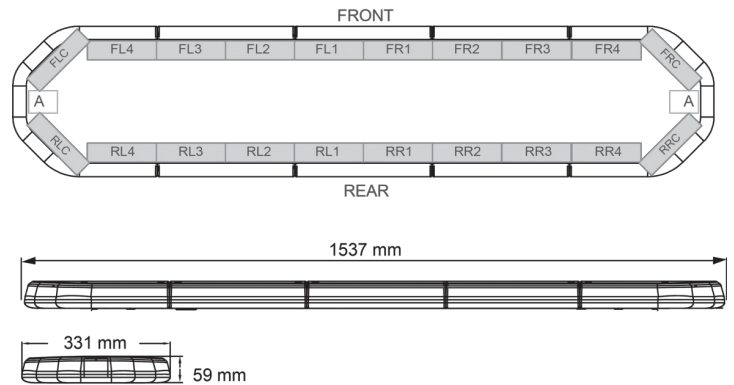

LED LIGHTBARS

LEG154O24CB

LEGION LED lightbar | 154 cm | amber | 24V + control box

EAN: 5414184003040

Specifications

Characteristics	With control box (TRAFLEDCONTR.REV1)
Color	Amber
Colour of lens	Clear
Connection	Open cable ends
Dimensions	1537 mm x 331 mm x 59 mm (without mounting brackets)
ECE R65 Class 2	Yes
EMC	EMC R10
EMC R10	Yes
Length	X-LARGE (151 - 200 cm)
Length of cable (m)	4,50 m
Light source	LED
Mounting	Fixed

Number of LEDs	144
Operating voltage	24V
Packing	Brown box with label
Roof connector	No, but possible as an option
Series	Legion
Supplied with	Cable, universal mounting brackets, control box, manual
To be ordered by	1
Waterproof	Yes
Weight (kg)	16,700 Kg