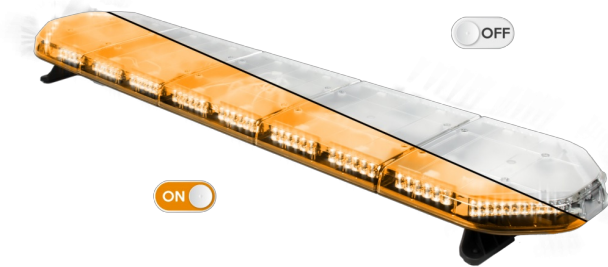

LED LIGHTBARS

LEG154O24CB

LEGION LED lightbar | 154 cm | amber | 24V + control box

EAN: 5414184003040

Specifications

Characteristics	With control box (TRAFLEDCONTR.REV1)
Color	Amber
Colour of lens	Clear
Connection	Open cable ends
Dimensions	1537 mm x 331 mm x 59 mm (without mounting brackets)
ECE R65 Class 2	Yes
EMC	EMC R10
EMC R10	Yes
Length	X-LARGE (151 - 200 cm)
Length of cable (m)	4,50 m
Light source	LED
Mounting	Fixed

Number of LEDs	144
Operating voltage	24V
Packing	Brown box with label
Roof connector	No, but possible as an option
Series	Legion
Supplied with	Cable, universal mounting brackets, control box, manual
To be ordered by	1
Waterproof	Yes
Weight (kg)	16,700 Kg