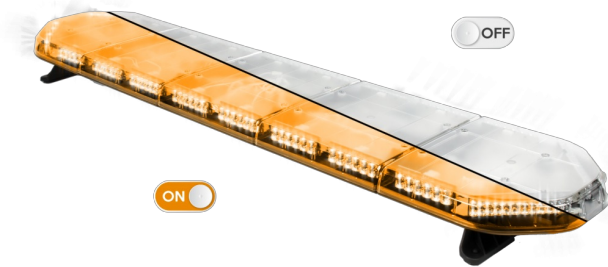

LED LIGHTBARS

LEG154O24CB

LEGION LED lightbar | 154 cm | amber | 24V + control box

EAN: 5414184003040

Specifications

Characteristics	With control box (TRAFLEDCONTR.REV1)
Color	Amber
Colour of lens	Clear
Connection	Open cable ends
Dimensions	1537 mm x 331 mm x 59 mm (without mounting brackets)
Directional arrow	Yes, at the back side
ECE R65 Class 2	Yes
EMC	EMC R10
EMC R10	Yes
Length	X-LARGE (151 - 200 cm)
Length of cable (m)	4,50 m

Light source	LED
Mounting	Fixed
Number of LEDs	144
Operating voltage	24V
Packing	Brown box with label
Roof connector	No, but possible as an option
Series	Legion
Supplied with	Cable, universal mounting brackets, control box, manual
To be ordered by	1
Waterproof	Yes
Weight (kg)	16,700 Kg