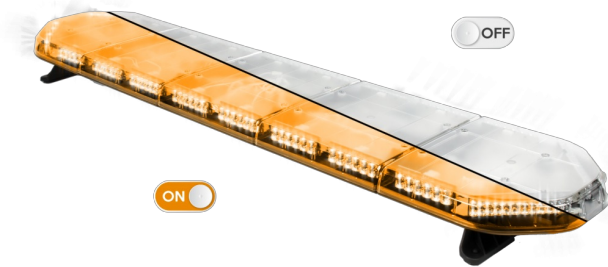

LED LIGHTBARS

LEG154O24CB

LEGION LED lightbar | 154 cm | amber | 24V + control box

EAN: 5414184003040

Specifications

Characteristics	With control box (TRAFLEDCONTR.REV1)
Color	Amber
Colour of lens	Clear
Connection	Open cable ends
Dimensions	1537 mm x 331 mm x 59 mm (without mounting brackets)
Directional arrow	Yes, at the back side
ECE R65 Class 2	Yes
EMC	EMC R10
EMC R10	Yes
Length of cable (m)	4,50 m
Length range	X-LARGE (151 - 200 cm)

Light source	LED
Mounting	Fixed
Number of LEDs	144
Operating voltage	24V
Packing	Brown box with label
Roof connector	No, but possible as an option
Series	Legion
Supplied with	Cable, universal mounting brackets, control box, manual
To be ordered by	1
Waterproof	Yes
Weight (kg)	16,700 Kg