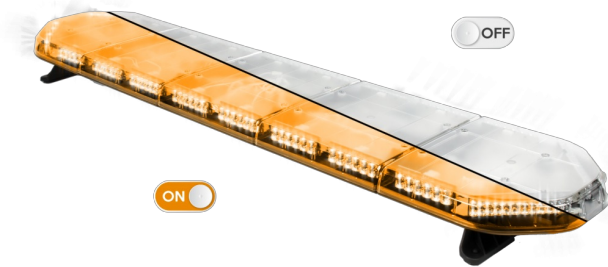

# LED LIGHTBARS

LEG154O24CB

LEGION LED lightbar | 154 cm | amber | 24V + control box

EAN: 5414184003040

## Specifications

Characteristics	With control box (TRAFLEDCONTR.REV1)	Light source	LED
Color	Amber	Mounting	Fixed
Colour of lens	Clear	Number of LEDs	144
Connection	Open cable ends	Operating voltage	24V
Dimensions	1537 mm x 331 mm x 59 mm (without mounting brackets)	Packing	Brown box with label
Directional arrow	Yes, at the back side	Roof connector	No, but possible as an option
ECE R65 Class 2	Yes	Series	Legion
EMC	EMC R10	Supplied with	Cable, universal mounting brackets, control box, manual
EMC R10	Yes	To be ordered by	1
Length	X-LARGE (151 - 200 cm)	Waterproof	Yes
Length of cable (m)	4,50 m	Weight (kg)	16,700 Kg