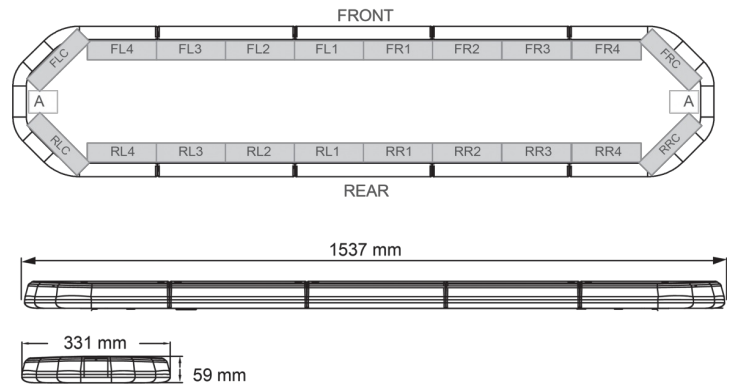

# LED LIGHTBARS

LEG154O24CB

LEGION LED lightbar | 154 cm | amber | 24V + control box

EAN: 5414184003040

## Specifications

Characteristics	With control box (TRAFLEDCONTR.REV1)	Light source	LED
Color	Amber	Mounting	Fixed
Colour of lens	Clear	Number of LEDs	144
Connection	Open cable ends	Operating voltage	24V
Dimensions	1537 mm x 331 mm x 59 mm (without mounting brackets)	Packing	Brown box with label
Directional arrow	Yes, at the back side	Roof connector	No, but possible as an option
ECE R65 Class 2	Yes	Series	Legion
EMC	EMC R10	Supplied with	Cable, universal mounting brackets, control box, manual
EMC R10	Yes	To be ordered by	1
Length	X-LARGE (151 - 200 cm)	Waterproof	Yes
Length of cable (m)	4,50 m	Weight (kg)	16,700 Kg