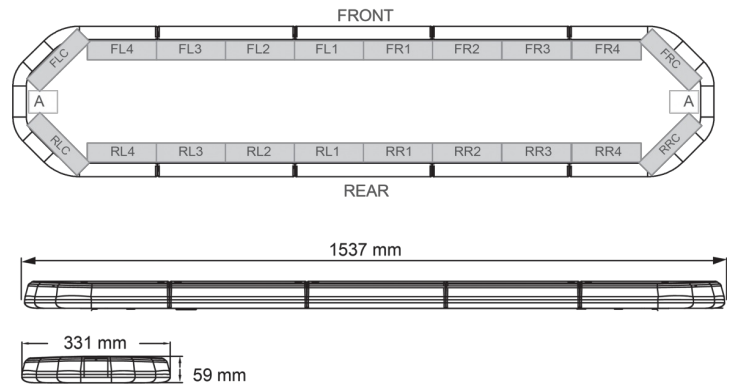

LED LIGHTBARS

LEG154012

LEGION LED lightbar | 154 cm | amber | 12V

EAN: 5414184003019

Specifications

Characteristics	Without control box, no roof connector
Color	Amber
Colour of lens	Clear
Connection	Open cable ends
Current draw Amp	18 Amp
Dimensions	1537 mm x 331 mm x 59 mm (without mounting brackets)
Directional arrow	Yes, at the back side
ECE R65 Class 2	Yes
EMC	EMC R10
EMC R10	Yes
Length	X-LARGE (151 - 200 cm)
Length of cable (m)	4,50 m

Light source	LED
Mounting	Fixed
Number of LEDs	144
Operating voltage	12V
Packing	Brown box with label
Roof connector	No, but possible as an option
Series	Legion
Supplied with	Cable, universal mounting brackets, manual
To be ordered by	1
Waterproof	Yes
Weight (kg)	16,500 Kg