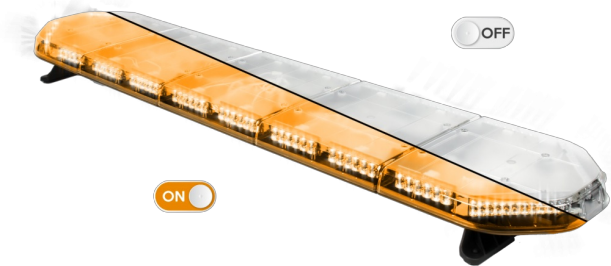

LED LIGHTBARS

LEG154012

LEGION LED lightbar | 154 cm | amber | 12V

EAN: 5414184003019

Specifications

Characteristics	Without control box, no roof connector
Color	Amber
Colour of lens	Clear
Connection	Open cable ends
Current draw Amp	18 Amp
Dimensions	1537 mm x 331 mm x 59 mm (without mounting brackets)
Directional arrow	Yes, at the back side
ECE R65 Class 2	Yes
EMC	EMC R10
EMC R10	Yes
Length	X-LARGE (151 - 200 cm)
Length of cable (m)	4,50 m

Light source	LED
Mounting	Fixed
Number of LEDs	144
Operating voltage	12V
Packing	Brown box with label
Roof connector	No, but possible as an option
Series	Legion
Supplied with	Cable, universal mounting brackets, manual
To be ordered by	1
Waterproof	Yes
Weight (kg)	16,500 Kg