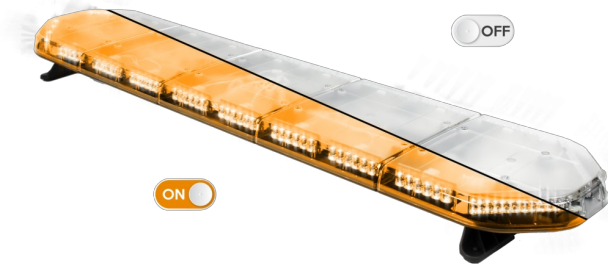

LED LIGHTBARS

LEG154012

LEGION LED lightbar | 154 cm | amber | 12V

EAN: 5414184003019

Specifications

Characteristics	Without control box, no roof connector
Color	Amber
Colour of lens	Clear
Connection	Open cable ends
Current draw Amp	18 Amp
Dimensions	1537 mm x 331 mm x 59 mm (without mounting brackets)
Directional arrow	Yes, at the back side
ECE R65 Class 2	Yes
EMC	EMC R10
EMC R10	Yes
Length	X-LARGE (151 - 200 cm)
Length of cable (m)	4,50 m

Light source	LED
Mounting	Fixed
Number of LEDs	144
Operating voltage	12V
Packing	Brown box with label
Roof connector	No, but possible as an option
Series	Legion
Supplied with	Cable, universal mounting brackets, manual
To be ordered by	1
Waterproof	Yes
Weight (kg)	16,500 Kg