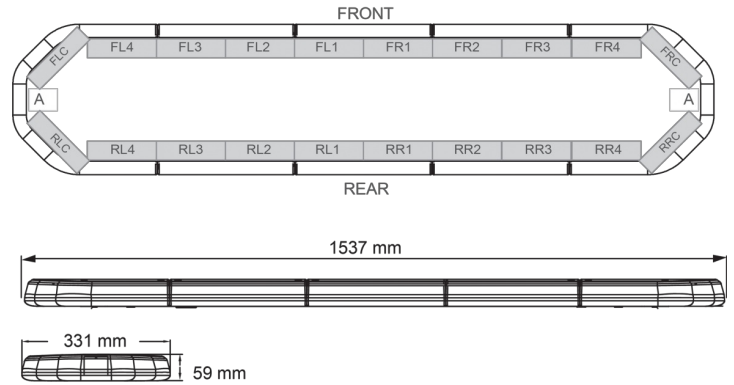

LED LIGHTBARS

LEG154012

LEGION LED lightbar | 154 cm | amber | 12V

EAN: 5414184003019

Specifications

Characteristics	Without control box, no roof connector	Light source	LED
Color	Amber	Mounting	Fixed
Colour of lens	Clear	Number of LEDs	144
Connection	Open cable ends	Operating voltage	12V
Current draw Amp	18 Amp	Packing	Brown box with label
Dimensions	1537 mm x 331 mm x 59 mm (without mounting brackets)	Roof connector	No, but possible as an option
ECE R65 Class 2	Yes	Series	Legion
EMC	EMC R10	Supplied with	Cable, universal mounting brackets, manual
EMC R10	Yes	To be ordered by	1
Length	X-LARGE (151 - 200 cm)	Waterproof	Yes
Length of cable (m)	4,50 m	Weight (kg)	16,500 Kg