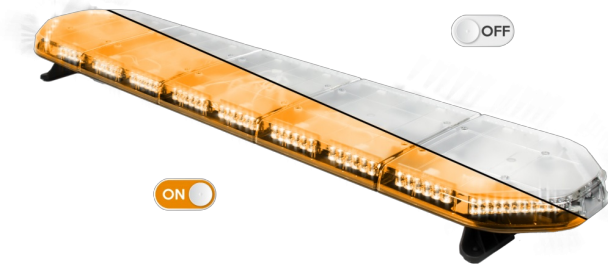

LED LIGHTBARS

LEG154012

LEGION LED lightbar | 154 cm | amber | 12V

EAN: 5414184003019

Specifications

Characteristics	Without control box, no roof connector	Light source	LED
Color	Amber	Mounting	Fixed
Colour of lens	Clear	Number of LEDs	144
Connection	Open cable ends	Operating voltage	12V
Current draw Amp	18 Amp	Packing	Brown box with label
Dimensions	1537 mm x 331 mm x 59 mm (without mounting brackets)	Roof connector	No, but possible as an option
ECE R65 Class 2	Yes	Series	Legion
EMC	EMC R10	Supplied with	Cable, universal mounting brackets, manual
EMC R10	Yes	To be ordered by	1
Length	X-LARGE (151 - 200 cm)	Waterproof	Yes
Length of cable (m)	4,50 m	Weight (kg)	16,500 Kg