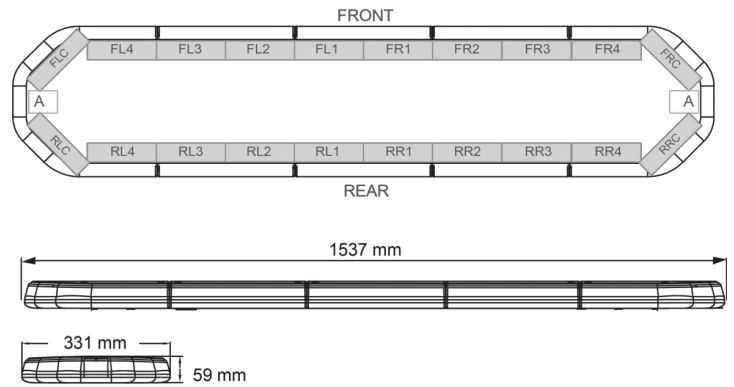

LED LIGHTBARS

LEG154012

LEGION LED lightbar | 154 cm | amber | 12V

EAN: 5414184003019

Specifications

Characteristics	Without control box, no roof connector
Color	Amber
Colour of lens	Clear
Connection	Open cable ends
Current draw Amp	18 Amp
Dimensions	1537 mm x 331 mm x 59 mm (without mounting brackets)
Directional arrow	Yes, at the back side
ECE R65 Class 2	Yes
EMC	EMC R10
EMC R10	Yes
Length	X-LARGE (151 - 200 cm)
Length of cable (m)	4,50 m

Light source	LED
Mounting	Fixed
Number of LEDs	144
Operating voltage	12V
Packing	Brown box with label
Roof connector	No, but possible as an option
Series	Legion
Supplied with	Cable, universal mounting brackets, manual
To be ordered by	1
Waterproof	Yes
Weight (kg)	16,500 Kg