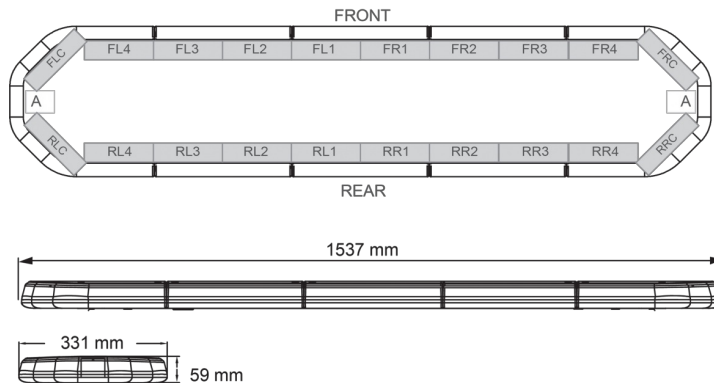

LED LIGHTBARS

LEG154012

LEGION LED lightbar | 154 cm | amber | 12V

EAN: 5414184003019

Specifications

Characteristics	Without control box, no roof connector
Color	Amber
Colour of lens	Clear
Connection	Open cable ends
Current draw Amp	18 Amp
Dimensions	1537 mm x 331 mm x 59 mm (without mounting brackets)
Directional arrow	Yes, at the back side
ECE R65 Class 2	Yes
EMC	EMC R10
EMC R10	Yes
Length	X-LARGE (151 - 200 cm)
Length of cable (m)	4,50 m

Light source	LED
Mounting	Fixed
Number of LEDs	144
Operating voltage	12V
Packing	Brown box with label
Roof connector	No, but possible as an option
Series	Legion
Supplied with	Cable, universal mounting brackets, manual
To be ordered by	1
Waterproof	Yes
Weight (kg)	16,500 Kg