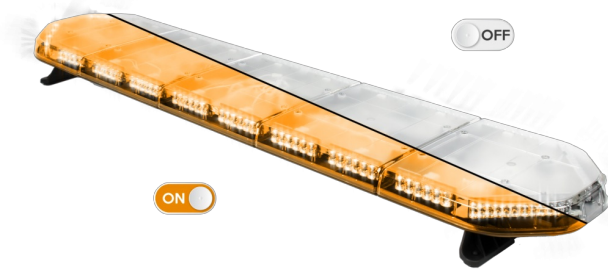

LED LIGHTBARS

LEG154012CB

LEGION LED lightbar | 154 cm | amber | 12V + control box

EAN: 5414184003026

Specifications

Characteristics	With control box (TRAFLEDCONTR.REV1)
Color	Amber
Colour of lens	Clear
Connection	Open cable ends
Current draw Amp	18 Amp
Dimensions	1537 mm x 331 mm x 59 mm (without mounting brackets)
ECE R65 Class 2	Yes
EMC	EMC R10
EMC R10	Yes
Length	X-LARGE (151 - 200 cm)
Length of cable (m)	4,50 m

Light source	LED
Mounting	Fixed
Number of LEDs	144
Operating voltage	12V
Packing	Brown box with label
Roof connector	No, but possible as an option
Series	Legion
Supplied with	Cable, universal mounting brackets, control box, manual
To be ordered by	1
Waterproof	Yes
Weight (kg)	16,700 Kg