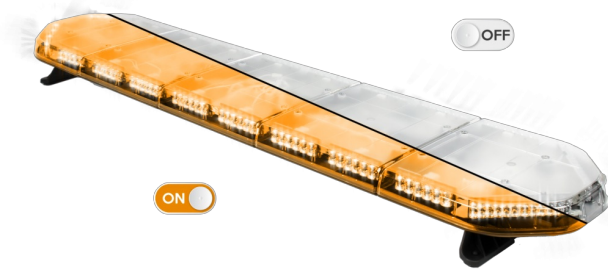

LED LIGHTBARS

LEG154O12CB

LEGION LED lightbar | 154 cm | amber | 12V + control box

EAN: 5414184003026

Specifications

Characteristics	With control box (TRAFLEDCONTR.REV1)
Color	Amber
Colour of lens	Clear
Connection	Open cable ends
Current draw Amp	18 Amp
Dimensions	1537 mm x 331 mm x 59 mm (without mounting brackets)
Directional arrow	Yes, at the back side
ECE R65 Class 2	Yes
EMC	EMC R10
EMC R10	Yes
Length	X-LARGE (151 - 200 cm)
Length of cable (m)	4,50 m

Light source	LED
Mounting	Fixed
Number of LEDs	144
Operating voltage	12V
Packing	Brown box with label
Roof connector	No, but possible as an option
Series	Legion
Supplied with	Cable, universal mounting brackets, control box, manual
To be ordered by	1
Waterproof	Yes
Weight (kg)	16,700 Kg