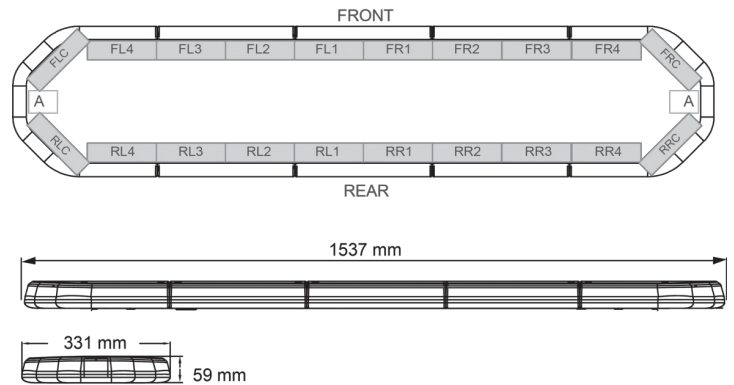

LED LIGHTBARS

LEG154O12CB

LEGION LED lightbar | 154 cm | amber | 12V + control box

EAN: 5414184003026

Specifications

Characteristics	With control box (TRAFLEDCONTR.REV1)
Color	Amber
Colour of lens	Clear
Connection	Open cable ends
Current draw Amp	18 Amp
Dimensions	1537 mm x 331 mm x 59 mm (without mounting brackets)
Directional arrow	Yes, at the back side
ECE R65 Class 2	Yes
EMC	EMC R10
EMC R10	Yes
Length	X-LARGE (151 - 200 cm)
Length of cable (m)	4,50 m

Light source	LED
Mounting	Fixed
Number of LEDs	144
Operating voltage	12V
Packing	Brown box with label
Roof connector	No, but possible as an option
Series	Legion
Supplied with	Cable, universal mounting brackets, control box, manual
To be ordered by	1
Waterproof	Yes
Weight (kg)	16,700 Kg