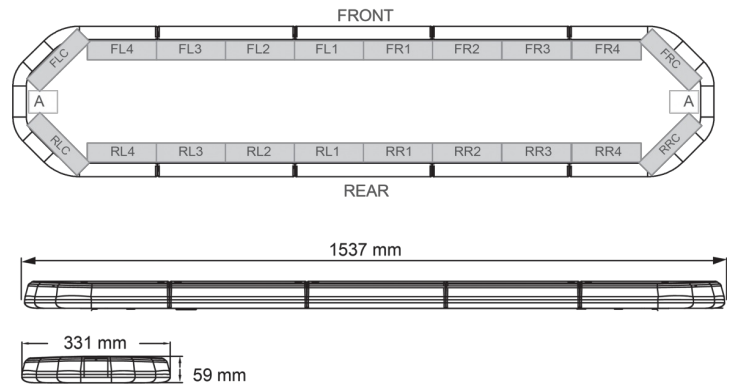

LED LIGHTBARS

LEG154012CB

LEGION LED lightbar | 154 cm | amber | 12V + control box

EAN: 5414184003026

Specifications

Characteristics	With control box (TRAFLEDCONTR.REV1)
Color	Amber
Colour of lens	Clear
Connection	Open cable ends
Current draw Amp	18 Amp
Dimensions	1537 mm x 331 mm x 59 mm (without mounting brackets)
ECE R65 Class 2	Yes
EMC	EMC R10
EMC R10	Yes
Length	X-LARGE (151 - 200 cm)
Length of cable (m)	4,50 m

Light source	LED
Mounting	Fixed
Number of LEDs	144
Operating voltage	12V
Packing	Brown box with label
Roof connector	No, but possible as an option
Series	Legion
Supplied with	Cable, universal mounting brackets, control box, manual
To be ordered by	1
Waterproof	Yes
Weight (kg)	16,700 Kg