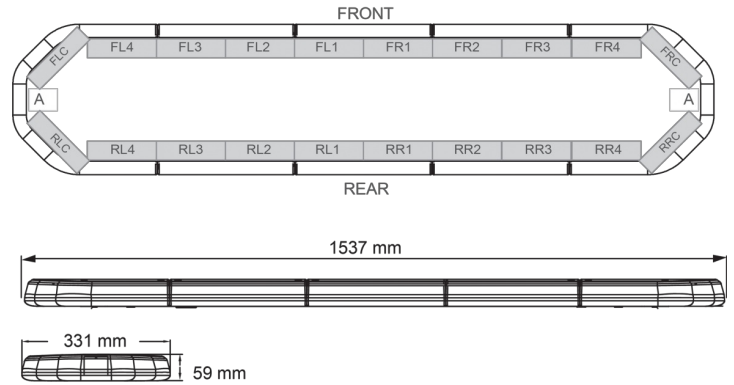

LED LIGHTBARS

LEG154024

LEGION LED lightbar | 154 cm | amber | 24V

EAN: 5414184003033

Specifications

Characteristics	Without control box, no roof connector
Color	Amber
Colour of lens	Clear
Connection	Open cable ends
Dimensions	1537 mm x 331 mm x 59 mm (without mounting brackets)
Directional arrow	Yes, at the back side
ECE R65 Class 2	Yes
EMC	EMC R10
EMC R10	Yes
Length of cable (m)	4,50 m
Length range	X-LARGE (151 - 200 cm)

Light source	LED
Mounting	Fixed
Number of LEDs	144
Operating voltage	24V
Packing	Brown box with label
Roof connector	No, but possible as an option
Series	Legion
Supplied with	Cable, universal mounting brackets, manual
To be ordered by	1
Waterproof	Yes
Weight (kg)	16,500 Kg