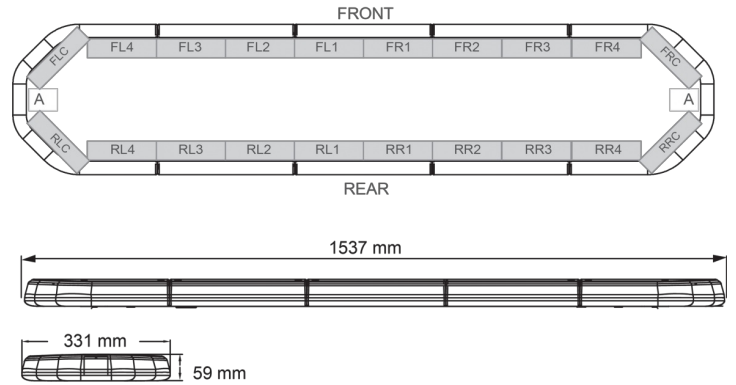

# LED LIGHTBARS

LEG154O24

LEGION LED lightbar | 154 cm | amber | 24V

EAN: 5414184003033

## Specifications

Characteristics	Without control box, no roof connector	Light source	LED
Color	Amber	Mounting	Fixed
Colour of lens	Clear	Number of LEDs	144
Connection	Open cable ends	Operating voltage	24V
Dimensions	1537 mm x 331 mm x 59 mm (without mounting brackets)	Packing	Brown box with label
Directional arrow	Yes, at the back side	Roof connector	No, but possible as an option
ECE R65 Class 2	Yes	Series	Legion
EMC	EMC R10	Supplied with	Cable, universal mounting brackets, manual
EMC R10	Yes	To be ordered by	1
Length	X-LARGE (151 - 200 cm)	Waterproof	Yes
Length of cable (m)	4,50 m	Weight (kg)	16,500 Kg