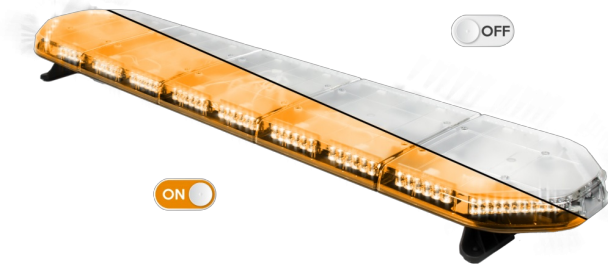

LED LIGHTBARS

LEG154O24

LEGION LED lightbar | 154 cm | amber | 24V

EAN: 5414184003033

Specifications

Characteristics	Without control box, no roof connector	Light source	LED
Color	Amber	Mounting	Fixed
Colour of lens	Clear	Number of LEDs	144
Connection	Open cable ends	Operating voltage	24V
Dimensions	1537 mm x 331 mm x 59 mm (without mounting brackets)	Packing	Brown box with label
Directional arrow	Yes, at the back side	Roof connector	No, but possible as an option
ECE R65 Class 2	Yes	Series	Legion
EMC	EMC R10	Supplied with	Cable, universal mounting brackets, manual
EMC R10	Yes	To be ordered by	1
Length	X-LARGE (151 - 200 cm)	Waterproof	Yes
Length of cable (m)	4,50 m	Weight (kg)	16,500 Kg