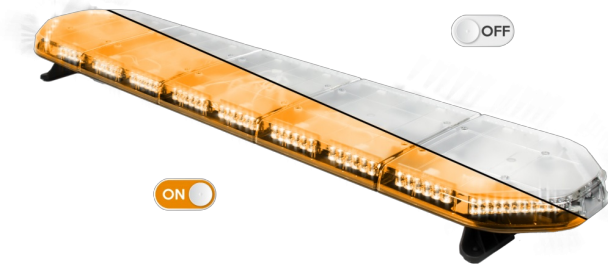

LED LIGHTBARS

LEG154024

LEGION LED lightbar | 154 cm | amber | 24V

EAN: 5414184003033

Specifications

Characteristics	Without control box, no roof connector
Color	Amber
Colour of lens	Clear
Connection	Open cable ends
Dimensions	1537 mm x 331 mm x 59 mm (without mounting brackets)
Directional arrow	Yes, at the back side
ECE R65 Class 2	Yes
EMC	EMC R10
EMC R10	Yes
Length of cable (m)	4,50 m
Length range	X-LARGE (151 - 200 cm)

Light source	LED
Mounting	Fixed
Number of LEDs	144
Operating voltage	24V
Packing	Brown box with label
Roof connector	No, but possible as an option
Series	Legion
Supplied with	Cable, universal mounting brackets, manual
To be ordered by	1
Waterproof	Yes
Weight (kg)	16,500 Kg