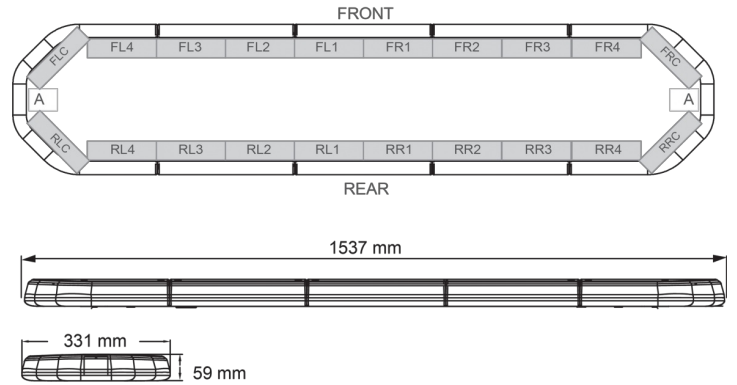

LED LIGHTBARS

LEG154O24

LEGION LED lightbar | 154 cm | amber | 24V

EAN: 5414184003033

Specifications

Characteristics	Without control box, no roof connector	Light source	LED
Color	Amber	Mounting	Fixed
Colour of lens	Clear	Number of LEDs	144
Connection	Open cable ends	Operating voltage	24V
Dimensions	1537 mm x 331 mm x 59 mm (without mounting brackets)	Packing	Brown box with label
Directional arrow	Yes, at the back side	Roof connector	No, but possible as an option
ECE R65 Class 2	Yes	Series	Legion
EMC	EMC R10	Supplied with	Cable, universal mounting brackets, manual
EMC R10	Yes	To be ordered by	1
Length	X-LARGE (151 - 200 cm)	Waterproof	Yes
Length of cable (m)	4,50 m	Weight (kg)	16,500 Kg