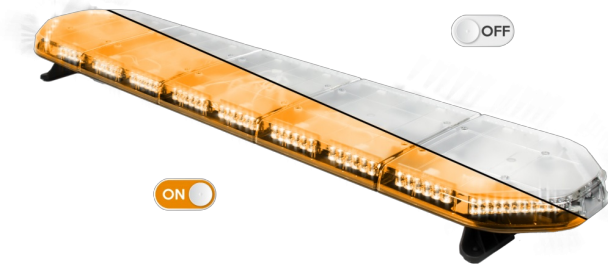

# LED LIGHTBARS

LEG154O24

LEGION LED lightbar | 154 cm | amber | 24V

EAN: 5414184003033

## Specifications

Characteristics	Without control box, no roof connector	Light source	LED
Color	Amber	Mounting	Fixed
Colour of lens	Clear	Number of LEDs	144
Connection	Open cable ends	Operating voltage	24V
Dimensions	1537 mm x 331 mm x 59 mm (without mounting brackets)	Packing	Brown box with label
Directional arrow	Yes, at the back side	Roof connector	No, but possible as an option
ECE R65 Class 2	Yes	Series	Legion
EMC	EMC R10	Supplied with	Cable, universal mounting brackets, manual
EMC R10	Yes	To be ordered by	1
Length	X-LARGE (151 - 200 cm)	Waterproof	Yes
Length of cable (m)	4,50 m	Weight (kg)	16,500 Kg