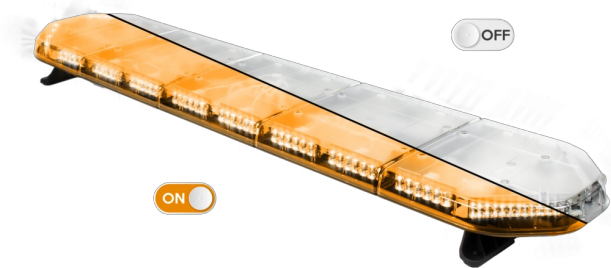

LED LIGHTBARS

LEG154O24

LEGION LED lightbar | 154 cm | amber | 24V

EAN: 5414184003033

Specifications

Characteristics	Without control box, no roof connector
Color	Amber
Colour of lens	Clear
Connection	Open cable ends
Dimensions	1537 mm x 331 mm x 59 mm (without mounting brackets)
ECE R65 Class 2	Yes
EMC	EMC R10
EMC R10	Yes
Length	X-LARGE (151 - 200 cm)
Length of cable (m)	4,50 m
Light source	LED
Mounting	Fixed

Number of LEDs	144
Operating voltage	24V
Packing	Brown box with label
Roof connector	No, but possible as an option
Series	Legion
Supplied with	Cable, universal mounting brackets, manual
To be ordered by	1
Waterproof	Yes
Weight (kg)	16,500 Kg