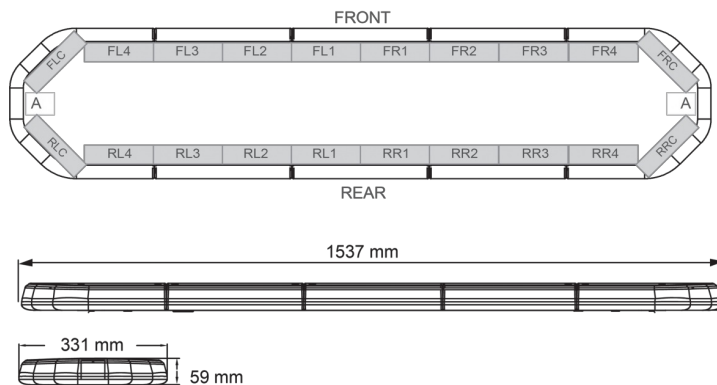

LED LIGHTBARS

LEG154O24

LEGION LED lightbar | 154 cm | amber | 24V

EAN: 5414184003033

Specifications

Characteristics	Without control box, no roof connector
Color	Amber
Colour of lens	Clear
Connection	Open cable ends
Dimensions	1537 mm x 331 mm x 59 mm (without mounting brackets)
ECE R65 Class 2	Yes
EMC	EMC R10
EMC R10	Yes
Length	X-LARGE (151 - 200 cm)
Length of cable (m)	4,50 m
Light source	LED
Mounting	Fixed

Number of LEDs	144
Operating voltage	24V
Packing	Brown box with label
Roof connector	No, but possible as an option
Series	Legion
Supplied with	Cable, universal mounting brackets, manual
To be ordered by	1
Waterproof	Yes
Weight (kg)	16,500 Kg