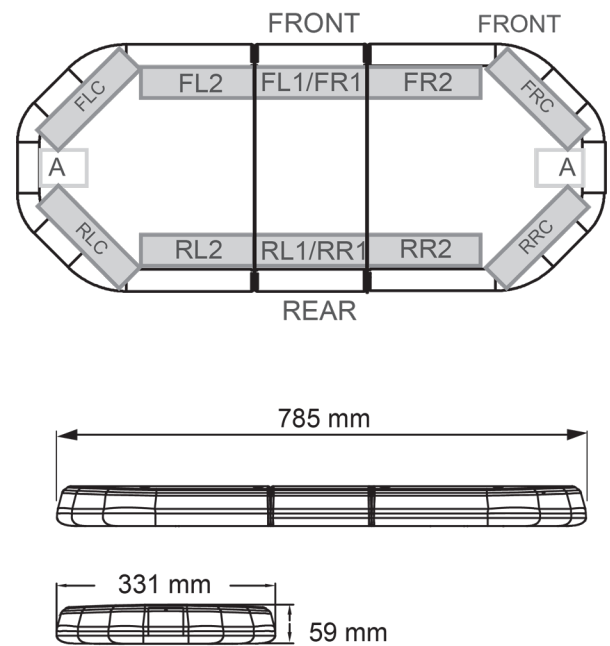

# LED LIGHTBARS

LEG78012

LEGION LED lightbar | 78 cm | amber | 12V

EAN: 5414184003057

## Specifications

Characteristics	Without control box, no roof connector	Light source	LED
Color	Amber	Mounting	Fixed
Colour of lens	Clear	Number of LEDs	84
Connection	Open cable ends	Operating voltage	12V
Current draw Amp	7 Amp	Packing	Brown box with label
Dimensions	785 mm x 331 mm x 59 mm (without mounting brackets)	Roof connector	No, but possible as an option
ECE R65 Class 2	Yes	Series	Legion
EMC	EMC R10	Supplied with	Cable, universal mounting brackets, manual
EMC R10	Yes	To be ordered by	1
Length	MINI (0-100 cm)	Waterproof	Yes
Length of cable (m)	4,50 m	Weight (kg)	9,500 Kg