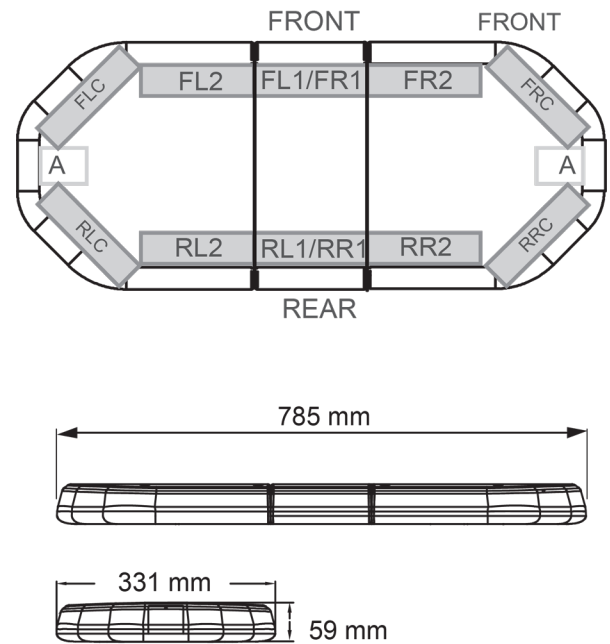

# LED LIGHTBARS

LEG78012

LEGION LED lightbar | 78 cm | amber | 12V

EAN: 5414184003057

## Specifications

Characteristics	Without control box, no roof connector
Color	Amber
Colour of lens	Clear
Connection	Open cable ends
Current draw Amp	7 Amp
Dimensions	785 mm x 331 mm x 59 mm (without mounting brackets)
ECE R65 Class 2	Yes
EMC	EMC R10
EMC R10	Yes
Length of cable (m)	4,50 m
Length range	MINI (0-100 cm)

Light source	LED
Mounting	Fixed
Number of LEDs	84
Operating voltage	12V
Packing	Brown box with label
Roof connector	No, but possible as an option
Series	Legion
Supplied with	Cable, universal mounting brackets, manual
To be ordered by	1
Waterproof	Yes
Weight (kg)	9,500 Kg