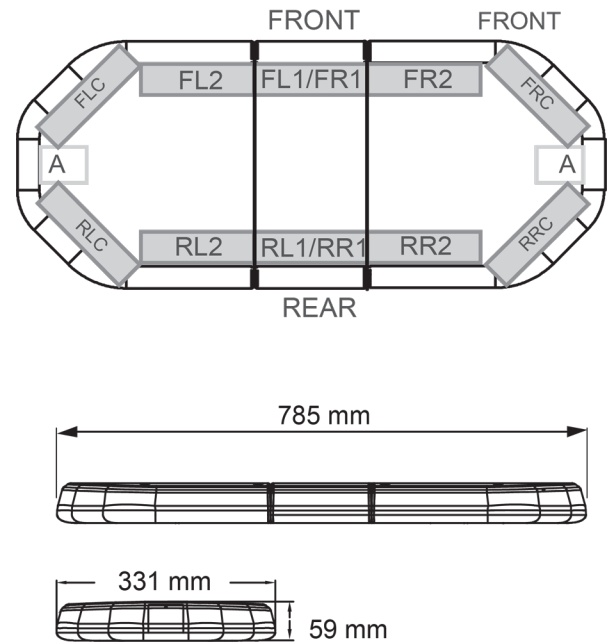

LED LIGHTBARS

LEG78012

LEGION LED lightbar | 78 cm | amber | 12V

EAN: 5414184003057

Specifications

Characteristics	Without control box, without roof connector
Color	Amber
Colour of lens	Clear
Connection	Open cable ends
Current draw Amp	7 Amp
Dimensions	785 mm x 331 mm x 59 mm (without mounting brackets)
ECE R65 Class 2	Yes
EMC	EMC R10
EMC R10	Yes
Length	Mini (0-100 cm)
Length of cable (m)	4,50 m

Light source	LED
Mounting	Fixed
Number of LEDs	84
Operating voltage	12V
Packing	Brown box with label
Roof connector	No, but possible as an option
Series	Legion
Supplied with	Cable, universal mounting brackets, manual
To be ordered by	1
Waterproof	Yes
Weight (kg)	9,5 Kg