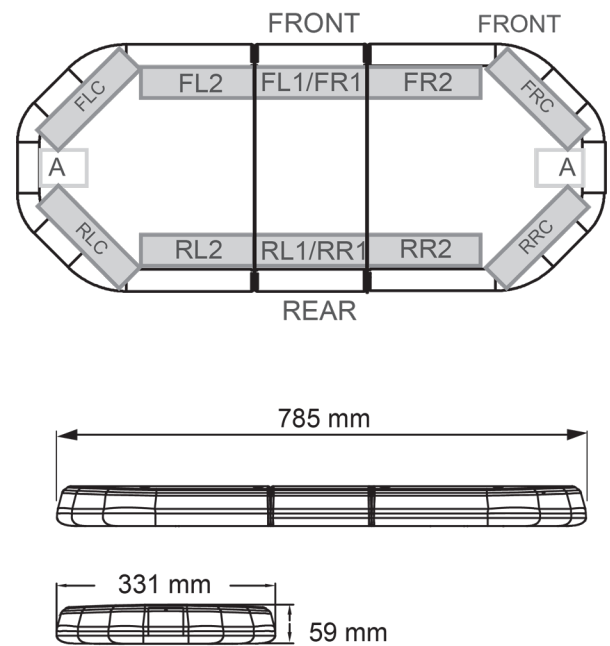

# LED LIGHTBARS

LEG78012

LEGION LED lightbar | 78 cm | amber | 12V

EAN: 5414184003057

## Specifications

Characteristics	Without control box, no roof connector
Color	Amber
Colour of lens	Clear
Connection	Open cable ends
Current draw Amp	7 Amp
Dimensions	785 mm x 331 mm x 59 mm (without mounting brackets)
ECE R65 Class 2	Yes
EMC	EMC R10
EMC R10	Yes
Length	MINI (0-100 cm)
Length of cable (m)	4,50 m

Light source	LED
Mounting	Fixed
Number of LEDs	84
Operating voltage	12V
Packing	Brown box with label
Roof connector	No, but possible as an option
Series	Legion
Supplied with	Cable, universal mounting brackets, manual
To be ordered by	1
Waterproof	Yes
Weight (kg)	9,500 Kg