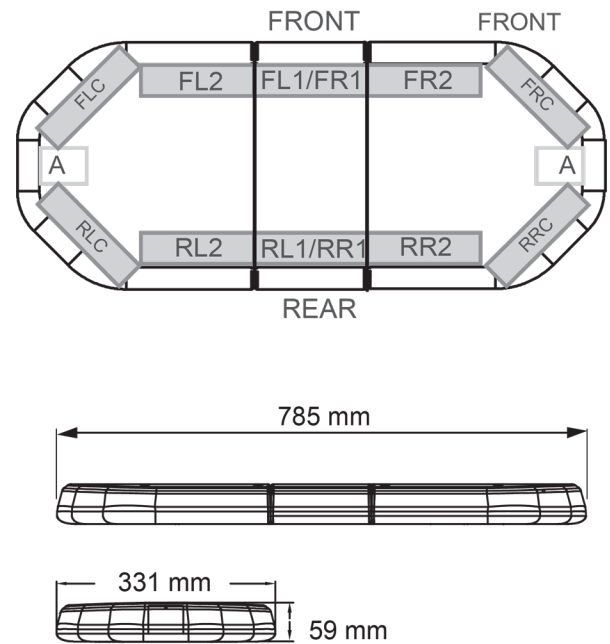

LED LIGHTBARS

LEG78024

LEGION LED lightbar | 78 cm | amber | 24V

EAN: 5414184003071

Specifications

Characteristics	Without control box, no roof connector
Color	Amber
Colour of lens	Clear
Connection	Open cable ends
Dimensions	785 mm x 331 mm x 59 mm (without mounting brackets)
ECE R65 Class 2	Yes
EMC	EMC R10
EMC R10	Yes
Length	MINI (0-100 cm)
Length of cable (m)	4,50 m
Light source	LED
Mounting	Fixed

Number of LEDs	84
Operating voltage	24V
Packing	Brown box with label
Roof connector	No, but possible as an option
Series	Legion
Supplied with	Cable, universal mounting brackets, manual
To be ordered by	1
Waterproof	Yes
Weight (kg)	9,500 Kg