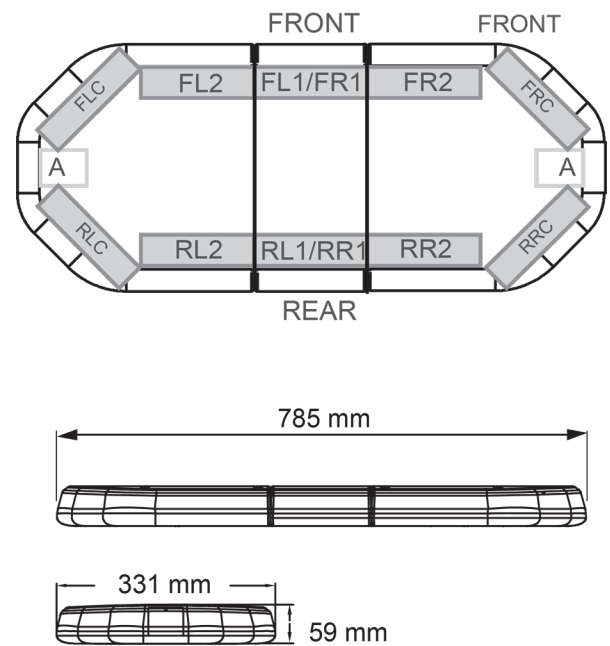

LED LIGHTBARS

LEG78024

LEGION LED lightbar | 78 cm | amber | 24V

EAN: 5414184003071

Specifications

Characteristics	Without control box, no roof connector
Color	Amber
Colour of lens	Clear
Connection	Open cable ends
Dimensions	785 mm x 331 mm x 59 mm (without mounting brackets)
ECE R65 Class 2	Yes
EMC	EMC R10
EMC R10	Yes
Length of cable (m)	4,50 m
Length range	MINI (0-100 cm)
Light source	LED
Mounting	Fixed

Number of LEDs	84
Operating voltage	24V
Packing	Brown box with label
Roof connector	No, but possible as an option
Series	Legion
Supplied with	Cable, universal mounting brackets, manual
To be ordered by	1
Waterproof	Yes
Weight (kg)	9,500 Kg