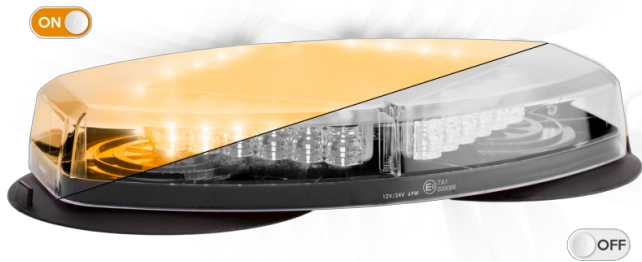

LED LIGHTBARS

LEGMINI-M-OR

LEGION mini LED lightbar | magn. | 35,5 cm | amber | 12-24V

EAN: 5414184690110

Specifications

| | |
|---------------------|--|
| Characteristics | Without control box, no roof connector |
| Color | Amber |
| Colour of lens | Clear |
| Connection | Cigar-lighter plug |
| Dimensions | 355 mm x 205 mm x 53 mm |
| ECE R65 Class 1 | Yes |
| EMC | EMC R10 |
| EMC R10 | Yes |
| IP-degree | IP64 |
| Length | MINI (0-100 cm) |
| Length of cable (m) | 3 m |

| | |
|--------------------------|----------------------------|
| Light source | LED |
| Mounting | Magnetic with suction cups |
| Number of LEDs | 24 |
| Number of flash patterns | 23 |
| Operating voltage | 12V - 24V |
| Packing | POS packaging |
| Series | Legion |
| Supplied with | Manual |
| Synchronisable | No |
| To be ordered by | 1 |
| Weight (kg) | 2,900 Kg |