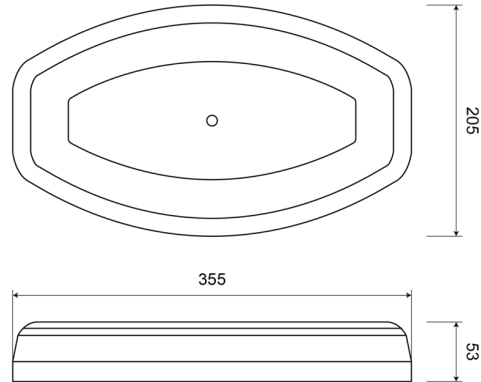

LED LIGHTBARS

LEGMINI-M-OR

LEGION mini LED lightbar | magn. | 35,5 cm | amber | 12-24V

EAN: 5414184690110

Specifications

| | |
|---------------------|--|
| Characteristics | Without control box, no roof connector |
| Color | Amber |
| Colour of lens | Clear |
| Connection | Cigar-lighter plug |
| Dimensions | 355 mm x 205 mm x 53 mm |
| ECE R65 Class 1 | Yes |
| EMC | EMC R10 |
| EMC R10 | Yes |
| IP-degree | IP64 |
| Length | MINI (0-100 cm) |
| Length of cable (m) | 3 m |

| | |
|--------------------------|----------------------------|
| Light source | LED |
| Mounting | Magnetic with suction cups |
| Number of LEDs | 24 |
| Number of flash patterns | 23 |
| Operating voltage | 12V - 24V |
| Packing | POS packaging |
| Series | Legion |
| Supplied with | Manual |
| Synchronisable | No |
| To be ordered by | 1 |
| Weight (kg) | 2,900 Kg |