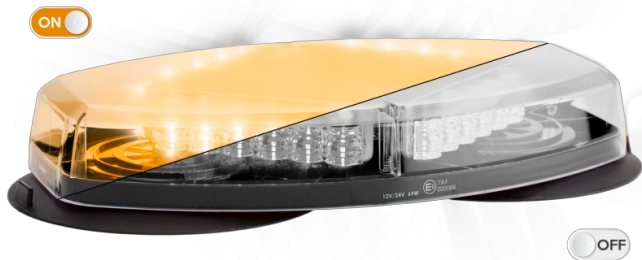

LED LIGHTBARS

LEGMINI-M-OR

LEGION mini LED lightbar | magn. | 35,5 cm | amber | 12-24V

EAN: 5414184690110

Specifications

Characteristics	Without control box, no roof connector
Color	Amber
Colour of lens	Clear
Connection	Cigar-lighter plug
Dimensions	355 mm x 205 mm x 53 mm
ECE R65 Class 1	Yes
EMC	EMC R10
EMC R10	Yes
IP-degree	IP64
Length	MINI (0-100 cm)
Length of cable (m)	3 m

Light source	LED
Mounting	Magnetic with suction cups
Number of LEDs	24
Number of flash patterns	23
Operating voltage	12V - 24V
Packing	POS packaging
Series	Legion
Supplied with	Manual
Synchronisable	No
To be ordered by	1
Weight (kg)	2,900 Kg