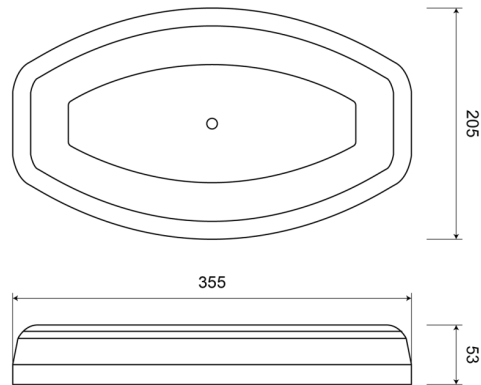

LED LIGHTBARS

LEGMINI-M-OR

LEGION mini LED lightbar | magn. | 35,5 cm | amber | 12-24V

EAN: 5414184690110

Specifications

Characteristics	Without control box, no roof connector
Color	Amber
Colour of lens	Clear
Connection	Cigar-lighter plug
Dimensions	355 mm x 205 mm x 53 mm
ECE R65 Class 1	Yes
EMC	EMC R10
EMC R10	Yes
IP-degree	IP64
Length	MINI (0-100 cm)
Length of cable (m)	3 m

Light source	LED
Mounting	Magnetic with suction cups
Number of LEDs	24
Number of flash patterns	23
Operating voltage	12V - 24V
Packing	POS packaging
Series	Legion
Supplied with	Manual
Synchronisable	No
To be ordered by	1
Weight (kg)	2,900 Kg