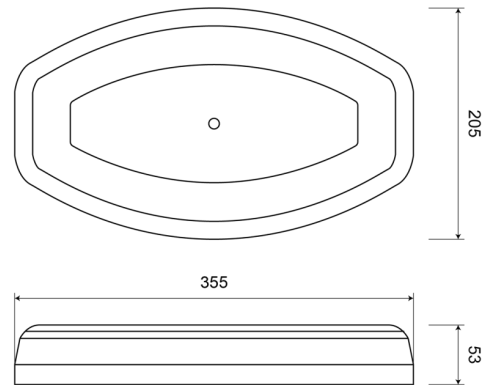

LED LIGHTBARS

LEGMINI-M-OR

LEGION mini LED lightbar | magn. | 35,5 cm | amber | 12-24V

EAN: 5414184690110

Specifications

Characteristics	Without control box, no roof connector
Color	Amber
Colour of lens	Clear
Connection	Cigar-lighter plug
Dimensions	355 mm x 205 mm x 53 mm
ECE R65 Class 1	Yes
EMC	EMC R10
EMC R10	Yes
IP-degree	IP64
Length of cable (m)	3 m
Length range	MINI (0-100 cm)

Light source	LED
Mounting	Magnetic with suction cups
Number of LEDs	24
Number of flash patterns	23
Operating voltage	12V - 24V
Packing	POS packaging
Series	Legion
Supplied with	Manual
Synchronisable	No
To be ordered by	1
Weight (kg)	2,900 Kg