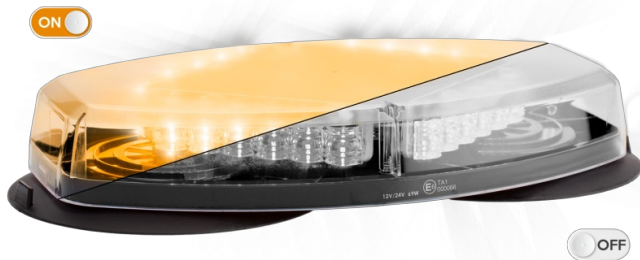

LED LIGHTBARS

LEGMINI-M-OR

LEGION mini LED lightbar | magn. | 35,5 cm | amber | 12-24V

EAN: 5414184690110

Specifications

Characteristics	Without control box, no roof connector
Color	Amber
Colour of lens	Clear
Connection	Cigar-lighter plug
Dimensions	355 mm x 205 mm x 53 mm
ECE R65 Class 1	Yes
EMC	EMC R10
EMC R10	Yes
IP-degree	IP64
Length of cable (m)	3 m
Length range	MINI (0-100 cm)

Light source	LED
Mounting	Magnetic with suction cups
Number of LEDs	24
Number of flash patterns	23
Operating voltage	12V - 24V
Packing	POS packaging
Series	Legion
Supplied with	Manual
Synchronisable	No
To be ordered by	1
Weight (kg)	2,900 Kg