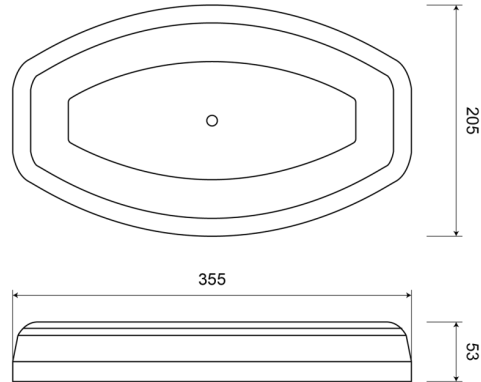

# LED LIGHTBARS

LEGMINI-M-OR

LEGION mini LED lightbar | magn. | 35,5 cm | amber | 12-24V

EAN: 5414184690110

## Specifications

Characteristics	Without control box, no roof connector
Color	Amber
Colour of lens	Clear
Connection	Cigar-lighter plug
Dimensions	355 mm x 205 mm x 53 mm
ECE R65 Class 1	Yes
EMC	EMC R10
EMC R10	Yes
IP-degree	IP64
Length	MINI (0-100 cm)
Length of cable (m)	3 m

Light source	LED
Mounting	Magnetic with suction cups
Number of LEDs	24
Number of flash patterns	23
Operating voltage	12V - 24V
Packing	POS packaging
Series	Legion
Supplied with	Manual
Synchronisable	No
To be ordered by	1
Weight (kg)	2,900 Kg