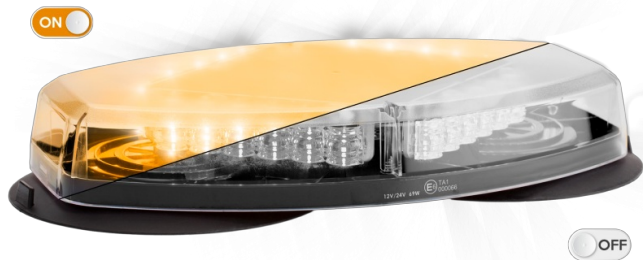

LED LIGHTBARS

LEGMINI-M-OR

LEGION mini LED lightbar | magn. | 35,5 cm | amber | 12-24V

EAN: 5414184690110

Specifications

Characteristics	Without control box, no roof connector
Color	Amber
Colour of lens	Clear
Connection	Cigar-lighter plug
Dimensions	355 mm x 205 mm x 53 mm
ECE R65 Class 1	Yes
EMC	EMC R10
EMC R10	Yes
IP-degree	IP64
Length	MINI (0-100 cm)
Length of cable (m)	3 m

Light source	LED
Mounting	Magnetic with suction cups
Number of LEDs	24
Number of flash patterns	23
Operating voltage	12V - 24V
Packing	POS packaging
Series	Legion
Supplied with	Manual
Synchronisable	No
To be ordered by	1
Weight (kg)	2,900 Kg