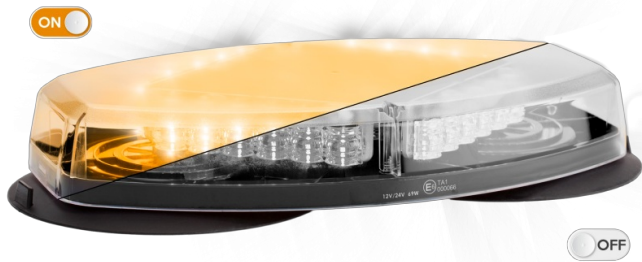

# LED LIGHTBARS

LEGMINI-M-OR

LEGION mini LED lightbar | magn. | 35,5 cm | amber | 12-24V

EAN: 5414184690110

## Specifications

Characteristics	Without control box, no roof connector
Color	Amber
Colour of lens	Clear
Connection	Cigar-lighter plug
Dimensions	355 mm x 205 mm x 53 mm
ECE R65 Class 1	Yes
EMC	EMC R10
EMC R10	Yes
IP-degree	IP64
Length	MINI (0-100 cm)
Length of cable (m)	3 m

Light source	LED
Mounting	Magnetic with suction cups
Number of LEDs	24
Number of flash patterns	23
Operating voltage	12V - 24V
Packing	POS packaging
Series	Legion
Supplied with	Manual
Synchronisable	No
To be ordered by	1
Weight (kg)	2,900 Kg