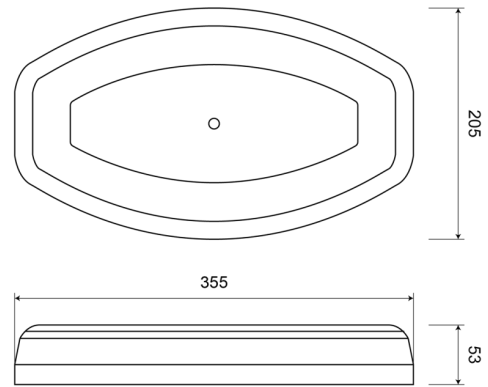

LED LIGHTBARS

LEGMINI-OR

LEGION mini LED lightbar | 35,5 cm | amber | 12-24V

EAN: 5414184690127

Specifications

Characteristics	Without control box, no roof connector
Color	Amber
Colour of lens	Clear
Connection	Open cable ends
Dimensions	355 mm x 205 mm x 53 mm
ECE R65 Class 1	Yes
EMC	EMC R10
EMC R10	Yes
IP-degree	IP64
Length	MINI (0-100 cm)
Light source	LED
Mounting	Fixed

Number of LEDs	24
Number of flash patterns	23
Operating voltage	12V - 24V
Packing	POS packaging
Series	Legion
Supplied with	Mounting screws, manual
Synchronisable	Yes
To be ordered by	1
Weight (kg)	1,526 Kg