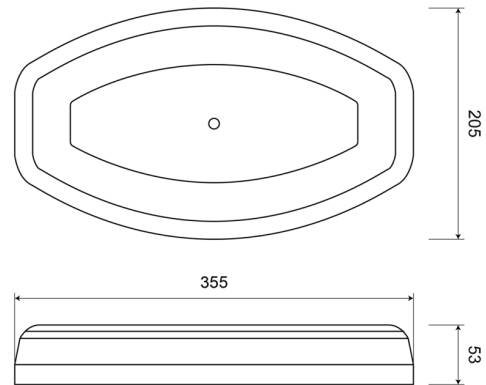

LED LIGHTBARS

LEGMINI-OR

LEGION mini LED lightbar | 35,5 cm | amber | 12-24V

EAN: 5414184690127

Specifications

Characteristics	Without control box, no roof connector
Color	Amber
Colour of lens	Clear
Connection	Open cable ends
Dimensions	355 mm x 205 mm x 53 mm
ECE R65 Class 1	Yes
EMC	EMC R10
EMC R10	Yes
IP-degree	IP64
Length	MINI (0-100 cm)
Light source	LED
Mounting	Fixed

Number of LEDs	24
Number of flash patterns	23
Operating voltage	12V - 24V
Packing	POS packaging
Series	Legion
Supplied with	Mounting screws, manual
Synchronisable	Yes
To be ordered by	1
Weight (kg)	1,526 Kg