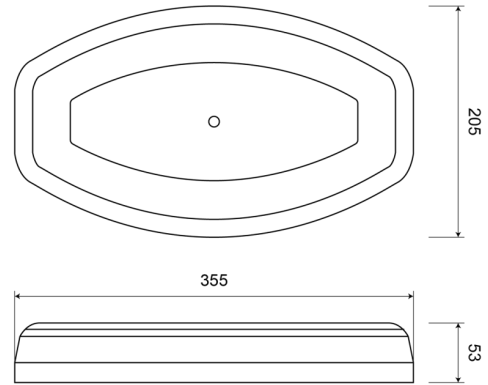

LED LIGHTBARS

LEGMINI-OR

LEGION mini LED lightbar | 35,5 cm | amber | 12-24V

EAN: 5414184690127

Specifications

Characteristics	Without control box, no roof connector
Color	Amber
Colour of lens	Clear
Connection	Open cable ends
Dimensions	355 mm x 205 mm x 53 mm
ECE R65 Class 1	Yes
EMC	EMC R10
EMC R10	Yes
IP-degree	IP64
Length range	MINI (0-100 cm)
Light source	LED
Mounting	Fixed

Number of LEDs	24
Number of flash patterns	23
Operating voltage	12V - 24V
Packing	POS packaging
Series	Legion
Supplied with	Mounting screws, manual
Synchronisable	Yes
To be ordered by	1
Weight (kg)	1,526 Kg