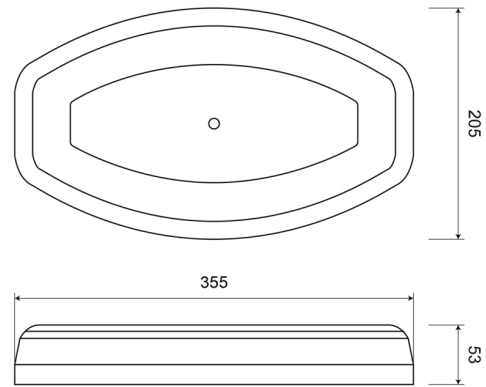

LED LIGHTBARS

LEGMINI-OR

LEGION mini LED lightbar | 35,5 cm | amber | 12-24V

EAN: 5414184690127

Specifications

Characteristics	Without control box, no roof connector
Color	Amber
Colour of lens	Clear
Connection	Open cable ends
Dimensions	355 mm x 205 mm x 53 mm
ECE R65 Class 1	Yes
EMC	EMC R10
EMC R10	Yes
IP-degree	IP64
Length	MINI (0-100 cm)
Light source	LED
Mounting	Fixed

Number of LEDs	24
Number of flash patterns	23
Operating voltage	12V - 24V
Packing	POS packaging
Series	Legion
Supplied with	Mounting screws, manual
Synchronisable	Yes
To be ordered by	1
Weight (kg)	1,526 Kg