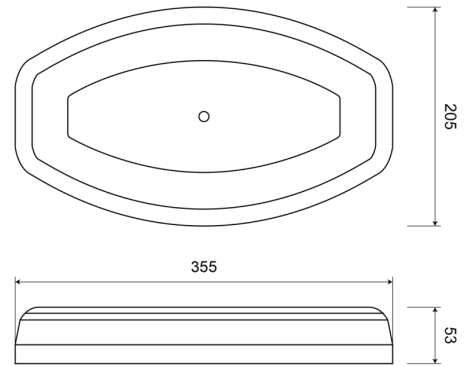

# LED LIGHTBARS

LEGMINI-OR

LEGION mini LED lightbar | 35,5 cm | amber | 12-24V

EAN: 5414184690127

## Specifications

Characteristics	Without control box, without roof connector
Color	Amber
Colour of lens	Clear
Connection	Open cable ends
Dimensions	355 mm x 205 mm x 53 mm
ECE R65 Class 1	Yes
EMC	EMC R10
EMC R10	Yes
IP-degree	IP64
Length	Mini (0-100 cm)
Light source	LED
Mounting	Fixed

Number of LEDs	24
Number of flash patterns	23
Operating voltage	12V - 24V
Packing	POS packaging
Series	Legion
Supplied with	Mounting screws, manual
Synchronisable	Yes
To be ordered by	1
Weight (kg)	1,53 Kg