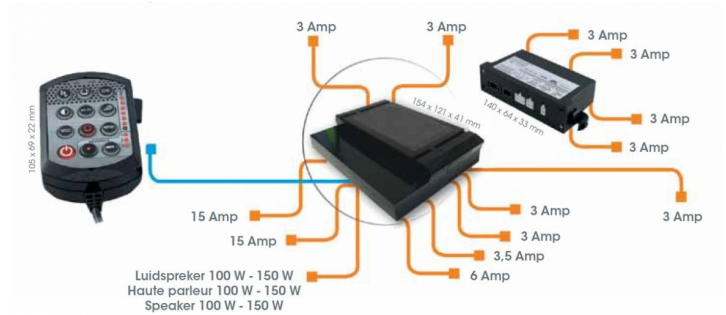

EAN: 5414184002289

Specifications

Height mm	105 mm	Thickness mm	22 mm
Mounting	Surface mount	To be ordered by	1
Number of buttons	11 buttons	Type	Control box + siren & PA
Operating voltage	12V - 24V	Weight (kg)	1,595 Kg
Specifications	1x3,5A, 2x15A, 9x3A, 1x6A, 100-150W outputs	Width mm	69 mm
Supplied with	Complete set		