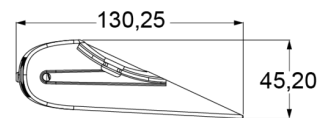

LED FLASHERS

PILOT-BL

Dashboard LED Flasher | 6 LEDs | 12-24V | blue

EAN: 5414184565272

Specifications

Color	Blue
Colour of lens	Clear
Connection	Cigar-lighter plug
Dimensions	174 mm x 130 mm x 45 mm
EMC R10	Yes
Length mm	174 mm
Length of cable (m)	3 m
Light source	LED

Mounting	Windscreen - side window - rear window
Number of LEDs	6
Number of flash patterns	19
Operating voltage	12V - 24V
Shape	Rectangular/long/elongated
To be ordered by	1
Watt	12 Watt
Weight (kg)	0,701 Kg