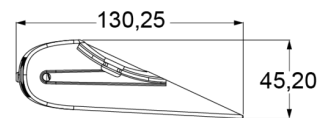

LED FLASHERS

PILOT-BL

Dashboard LED Flasher | 6 LEDs | 12-24V | blue

EAN: 5414184565272

Specifications

Color	Blue	Mounting	Windscreen - side window - rear window
Colour of lens	Clear	Number of LEDs	6
Connection	Cigar-lighter plug	Number of flash patterns	19
Dimensions	174 mm x 130 mm x 45 mm	Operating voltage	12V - 24V
EMC R10	Yes	Shape	Rectangular/long/elongated
Length mm	174 mm	To be ordered by	1
Length of cable (m)	3 m	Watt	12 Watt
Light source	LED	Weight (kg)	0,701 Kg