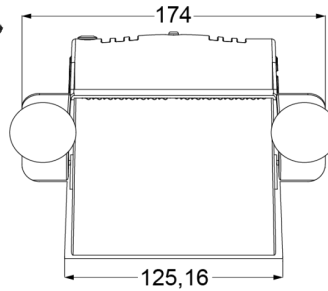

LED FLASHERS

PILOT-BL

Dashboard LED Flasher | 6 LEDs | 12-24V | blue

EAN: 5414184565272

Specifications

Color	Blue
Colour of lens	Clear
Connection	Cigar-lighter plug
Dimensions	174 mm x 130 mm x 45 mm
EMC R10	Yes
Length mm	174 mm
Length of cable (m)	3 m
Light source	LED

Mounting	Windscreen - side window - rear window
Number of LEDs	6
Number of flash patterns	19
Operating voltage	12V - 24V
Shape	Rectangular/long/elongated
To be ordered by	1
Watt	12 Watt
Weight (kg)	0,701 Kg