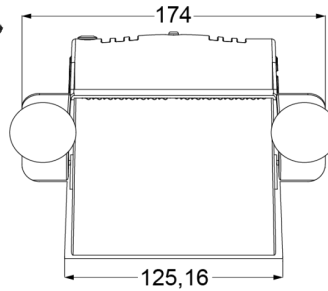

LED FLASHERS

PILOT-BL

Dashboard LED Flasher | 6 LEDs | 12-24V | blue

EAN: 5414184565272

Specifications

Color	Blue	Mounting	Windscreen - side window - rear window
Colour of lens	Clear	Number of LEDs	6
Connection	Cigar-lighter plug	Number of flash patterns	19
Dimensions	174 mm x 130 mm x 45 mm	Operating voltage	12V - 24V
EMC R10	Yes	Shape	Rectangular/long/elongated
Length mm	174 mm	To be ordered by	1
Length of cable (m)	3 m	Watt	12 Watt
Light source	LED	Weight (kg)	0,701 Kg