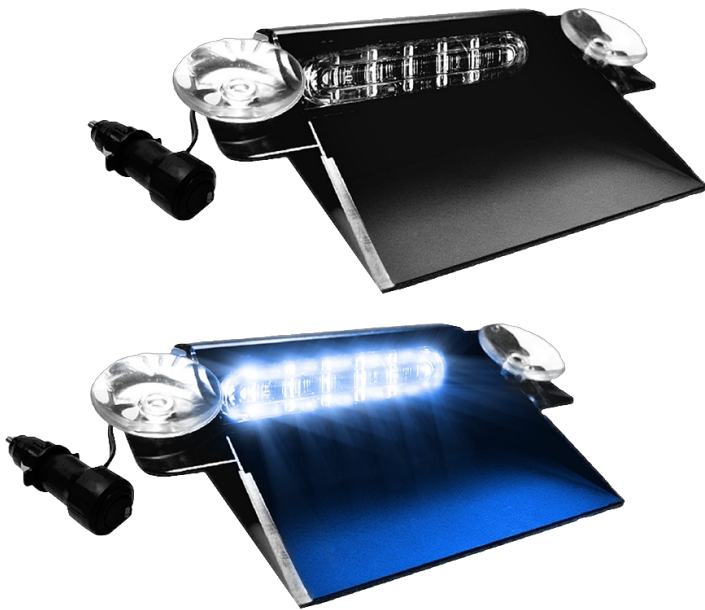

LED FLASHERS

PILOT-BL

Dashboard LED Flasher | 6 LEDs | 12-24V | blue

EAN: 5414184565272

Specifications

Color	Blue
Colour of lens	Clear
Connection	Cigar-lighter plug
Dimensions	174 mm x 130 mm x 45 mm
EMC R10	Yes
Length mm	174 mm
Length of cable (m)	3 m
Light source	LED

Mounting	Windscreen - side window - rear window
Number of LEDs	6
Number of flash patterns	19
Operating voltage	12V - 24V
Shape	Rectangular/long/elongated
To be ordered by	1
Watt	12 Watt
Weight (kg)	0,701 Kg