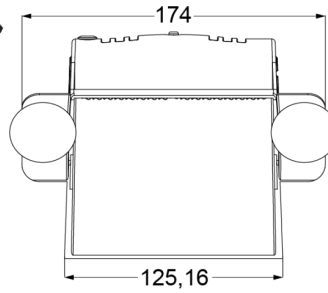

LED FLASHERS

PILOT-BL

Dashboard LED Flasher | 6 LEDs | 12-24V | blue

EAN: 5414184565272

Specifications

Color	Blue	Mounting	Windscreen - side window - rear window
Colour of lens	Clear	Number of LEDs	6
Connection	Cigar-lighter plug	Number of flash patterns	19
Dimensions	174 mm x 130 mm x 45 mm	Operating voltage	12V - 24V
EMC R10	Yes	Shape	Rectangular/long/elongated
Length mm	174 mm	To be ordered by	1
Length of cable (m)	3 m	Watt	12 Watt
Light source	LED	Weight (kg)	0,701 Kg