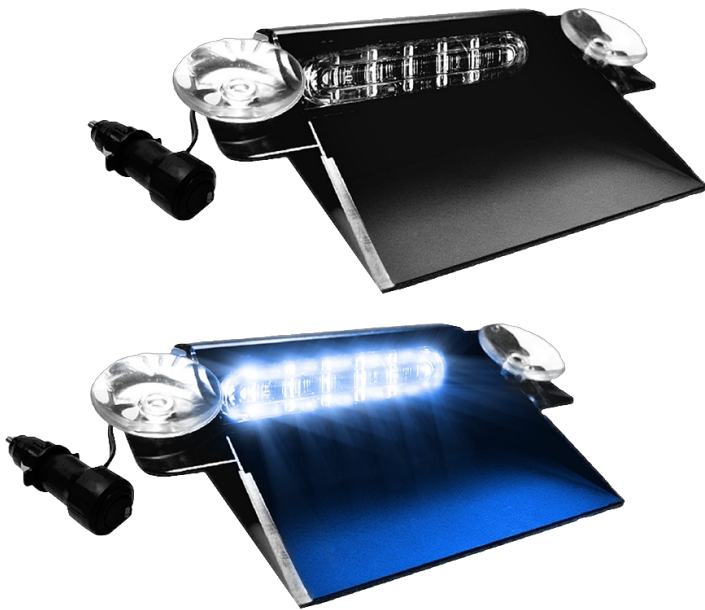

LED FLASHERS

PILOT-BL

Dashboard LED Flasher | 6 LEDs | 12-24V | blue

EAN: 5414184565272

Specifications

Color	Blue	Mounting	Windscreen - side window - rear window
Colour of lens	Clear	Number of LEDs	6
Connection	Cigar-lighter plug	Number of flash patterns	19
Dimensions	174 mm x 130 mm x 45 mm	Operating voltage	12V - 24V
EMC R10	Yes	Shape	Rectangular/long/elongated
Length mm	174 mm	To be ordered by	1
Length of cable (m)	3 m	Watt	12 Watt
Light source	LED	Weight (kg)	0,701 Kg