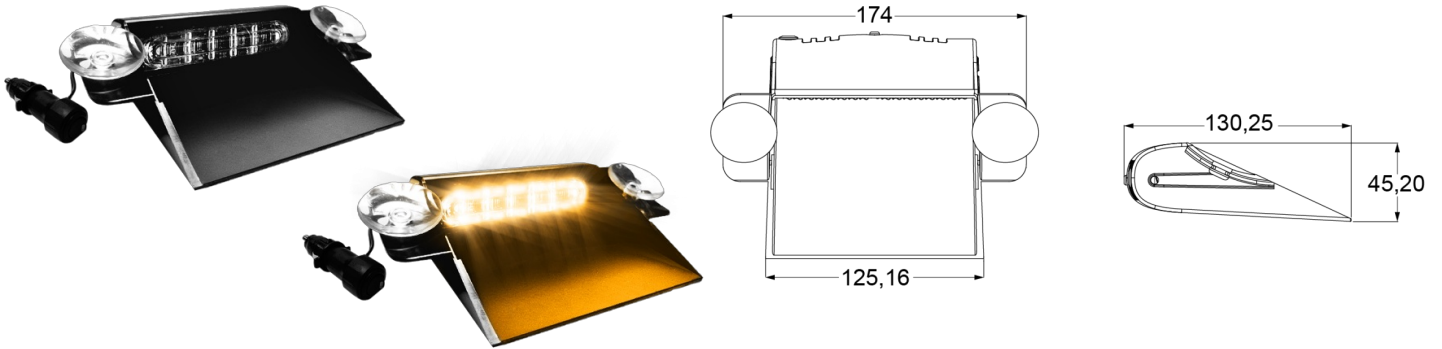

# LED FLASHERS

PILOT-OR

Dashboard LED Flasher | 6 LEDs | 12-24V | amber

EAN: 5414184002296

## Specifications

Color	Amber	Mounting	Windscreen - side window - rear window
Colour of lens	Clear	Number of LEDs	6
Connection	Cigar-lighter plug	Number of flash patterns	19
Dimensions	174 mm x 130 mm x 45 mm	Operating voltage	12V - 24V
EMC	EMC R10	Shape	Rectangular/long/elongated
EMC R10	Yes	To be ordered by	1
Height mm	45 mm	Watt	12 Watt
Length mm	174 mm	Weight (kg)	0,701 Kg
Length of cable (m)	3 m	Width mm	130 mm
Light source	LED		