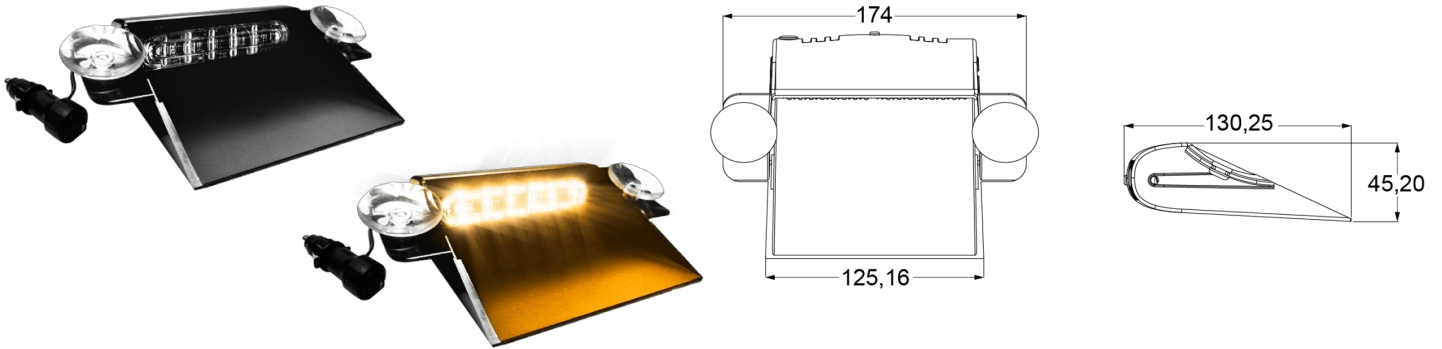

LED FLASHERS

PILOT-OR

Dashboard LED Flasher | 6 LEDs | 12-24V | amber

EAN: 5414184002296

Specifications

Color	Amber	Mounting	Windscreen - side window - rear window
Colour of lens	Clear	Number of LEDs	6
Connection	Cigar-lighter plug	Number of flash patterns	19
Dimensions	174 mm x 130 mm x 45 mm	Operating voltage	12V - 24V
EMC	EMC R10	Shape	Rectangular/long/elongated
EMC R10	Yes	To be ordered by	1
Height mm	45 mm	Watt	12 Watt
Length mm	174 mm	Weight (kg)	0,701 Kg
Length of cable (m)	3 m	Width mm	130 mm
Light source	LED		