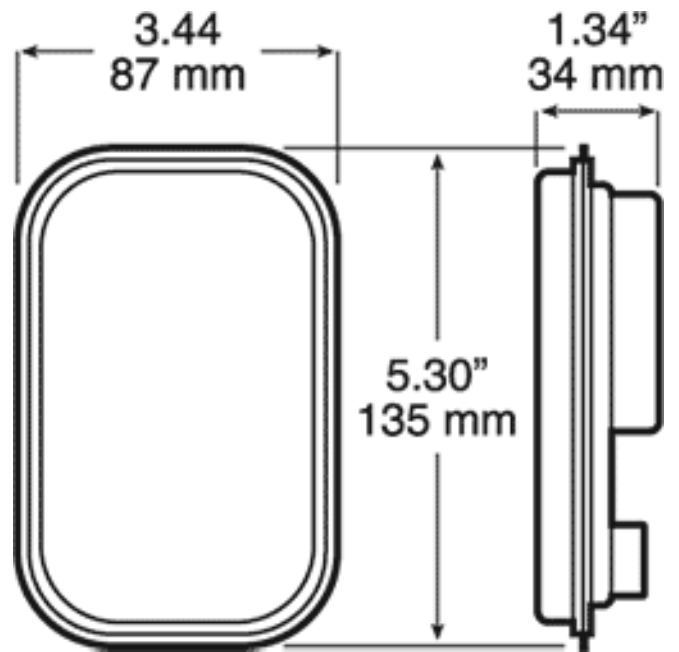

# LIGHTS FRONT AND REAR

PM 850-C

Reversing light | LED | crystal | 12-24V

EAN: 5414184008250

## Specifications

Color	White	Light source	LED
Connection	Open cable ends	Mounting side	Rear
Dimensions	135 mm x 87 mm x 34 mm	Operating voltage	12V - 24V
IP-degree	IP67	Type	Reverse lights
Length of cable (m)	0,30 m	Weight (kg)	0,226 Kg