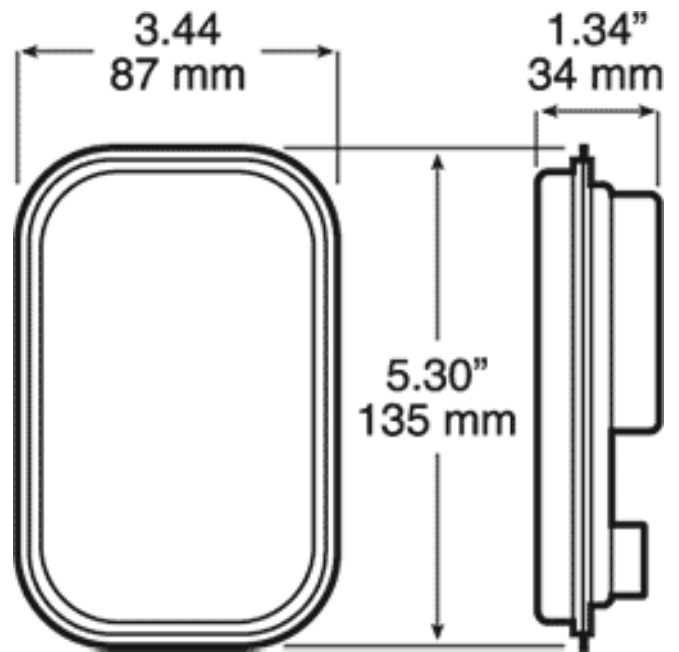

LIGHTS FRONT AND REAR

PM 850-C

Reversing light | LED | crystal | 12-24V

EAN: 5414184008250

Specifications

Color	White	Light source	LED
Connection	Open cable ends	Mounting side	Rear
Dimensions	135 mm x 87 mm x 34 mm	Operating voltage	12V - 24V
IP-degree	IP67	Type	Reverse lights
Length of cable (m)	0,30 m	Weight (kg)	0,226 Kg