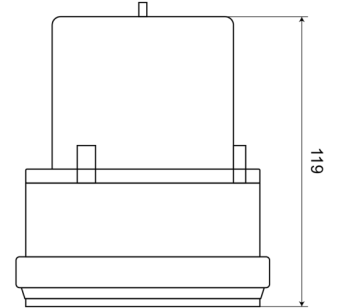

# ROTATING BEACONS

PSLM2-B

Beacon | LED | blue | magnetic | battery operated

EAN: 5414184001534

## Specifications

Battery	Yes
Battery type	2 batteries type "D" LR20 (not included)
Color	Blue
Diameter mm	106 mm
ECE R65	No
Flashes/minute	60 triple
Height mm	120 mm
Height range	111 - 130 mm
Light source	LED
Mounting	Magnetic

Number of LEDs	24
Number of flash patterns	1
Operating voltage	Battery
Packing	White box with label
Run time	200 hours
Synchronisable	No
To be ordered by	1
Waterproof	Yes
Weight (kg)	0,350 Kg