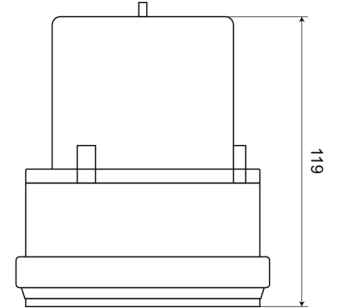

# ROTATING BEACONS

PSLM2-B

Beacon | LED | blue | magnetic | battery operated

EAN: 5414184001534

## Specifications

Battery	Yes	Number of LEDs	24
Battery type	2 batteries type "D" LR20 (not included)	Number of flash patterns	1
Color	Blue	Operating voltage	Battery
Diameter mm	106 mm	Packing	White box with label
ECE R65	No	Run time	200 hours
Flashes/minute	60 triple	Synchronisable	No
Height mm	120 mm	To be ordered by	1
Height range	111 - 130 mm	Waterproof	Yes
Light source	LED	Weight (kg)	0,350 Kg
Mounting	Magnetic		