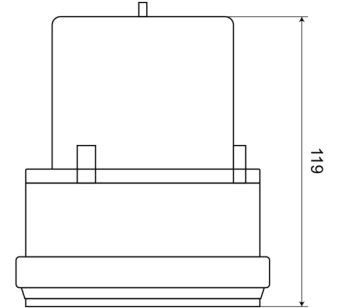

ROTATING BEACONS

PSLM2-B

Beacon | LED | blue | magnetic | battery operated

EAN: 5414184001534

Specifications

Battery	Yes	Number of LEDs	24
Battery type	2 batteries type "D" LR20 (not included)	Number of flash patterns	1
Color	Blue	Operating voltage	Battery
Diameter mm	106 mm	Packing	White box with label
ECE R65	No	Run time	200 hours
Flashes/minute	60 triple	Synchronisable	No
Height mm	120 mm	To be ordered by	1
Height range	111 - 130 mm	Waterproof	Yes
Light source	LED	Weight (kg)	0,350 Kg
Mounting	Magnetic		