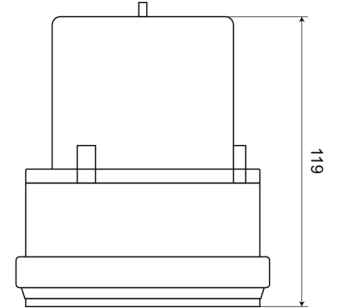

ROTATING BEACONS

PSLM2-B

Beacon | LED | blue | magnetic | battery operated

EAN: 5414184001534

Specifications

Battery	Yes	Mounting	Magnetic
Battery type	2 batteries type "D" LR20 (not included)	Number of LEDs	24
Color	Blue	Number of flash patterns	1
Diameter mm	106 mm	Operating voltage	Battery
Diameter range	131 - 170 mm	Packing	White box with label
ECE R65	No	Run time	200 hours
Flashes/minute	60 triple	Synchronisable	No
Height mm	120 mm	To be ordered by	1
Height range	111 - 130 mm	Waterproof	Yes
Light source	LED	Weight (kg)	0,350 Kg