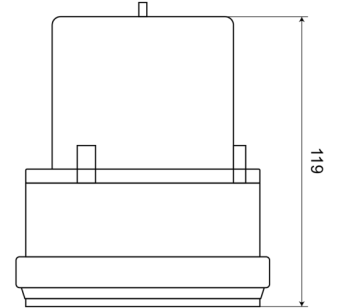

ROTATING BEACONS

PSLM2-C

Beacon | LED | white | magnetic | battery operated

EAN: 5414184001541

Specifications

Battery	Yes	Mounting	Magnetic
Battery type	2 batteries type "D" LR20 (not included)	Number of LEDs	24
Color	White	Number of flash patterns	1
Diameter mm	106 mm	Operating voltage	Battery
Diameter range	131 - 170 mm	Packing	White box with label
ECE R65	No	Run time	200 hours
Flashes/minute	60 triple	Synchronisable	No
Height mm	120 mm	To be ordered by	1
Height range	111 - 130 mm	Waterproof	Yes
Light source	LED	Weight (kg)	0,350 Kg