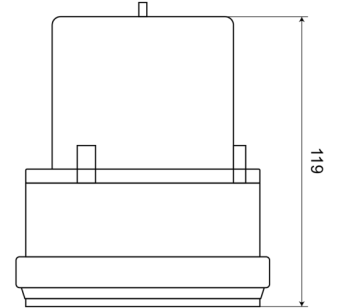

ROTATING BEACONS

PSLM2-C

Beacon | LED | white | magnetic | battery operated

EAN: 5414184001541

Specifications

Battery	Yes
Battery type	2 batteries type "D" LR20 (not included)
Color	White
Diameter mm	106 mm
ECE R65	No
Flashes/minute	60 triple
Height mm	120 mm
Height range	111 - 130 mm
Light source	LED
Mounting	Magnetic

Number of LEDs	24
Number of flash patterns	1
Operating voltage	Battery
Packing	White box with label
Run time	200 hours
Synchronisable	No
To be ordered by	1
Waterproof	Yes
Weight (kg)	0,350 Kg