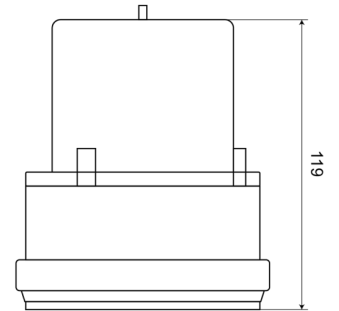

ROTATING BEACONS

PSLM2-C

Beacon | LED | white | magnetic | battery operated

EAN: 5414184001541

Specifications

Battery	Yes	Number of LEDs	24
Battery type	2 batteries type "D" LR20 (not included)	Number of flash patterns	1
Color	White	Operating voltage	Battery
Diameter mm	106 mm	Packing	White box with label
ECE R65	No	Run time	200 hours
Flashes/minute	60 triple	Synchronisable	No
Height mm	120 mm	To be ordered by	1
Height range	111 - 130 mm	Waterproof	Yes
Light source	LED	Weight (kg)	0,350 Kg
Mounting	Magnetic		