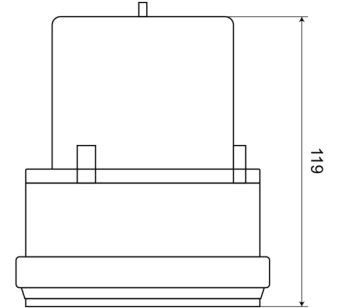

ROTATING BEACONS

PSLM2-R

Beacon | LED | red | magnetic | battery operated

EAN: 5414184001558

Specifications

Battery	Yes	Mounting	Magnetic
Battery type	2 batteries type "D" LR20 (not included)	Number of LEDs	24
Color	Red	Number of flash patterns	1
Diameter mm	106 mm	Operating voltage	Battery
Diameter range	131 - 170 mm	Packing	White box with label
ECE R65	No	Run time	200 hours
Flashes/minute	60 triple	Synchronisable	No
Height mm	120 mm	To be ordered by	1
Height range	111 - 130 mm	Waterproof	Yes
Light source	LED	Weight (kg)	0,350 Kg