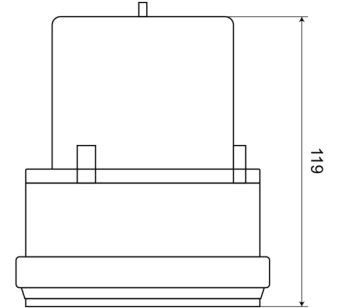

ROTATING BEACONS

PSLM2-R

Beacon | LED | red | magnetic | battery operated

EAN: 5414184001558

Specifications

Battery	Yes
Battery type	2 batteries type "D" LR20 (not included)
Color	Red
Diameter mm	106 mm
ECE R65	No
Flashes/minute	60 triple
Height mm	120 mm
Height range	111 - 130 mm
Light source	LED
Mounting	Magnetic

Number of LEDs	24
Number of flash patterns	1
Operating voltage	Battery
Packing	White box with label
Run time	200 hours
Synchronisable	No
To be ordered by	1
Waterproof	Yes
Weight (kg)	0,350 Kg