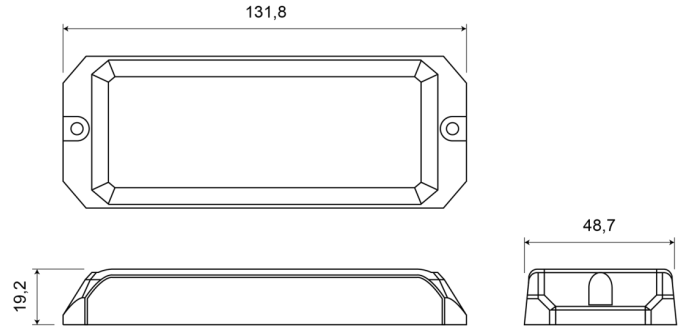

## Specifications

|                     |                                 |                          |                            |
|---------------------|---------------------------------|--------------------------|----------------------------|
| Color               | Amber                           | Light source             | LED                        |
| Colour of lens      | Clear                           | Mounting                 | Surface mount              |
| Connection          | Open cable ends                 | Number of LEDs           | 12                         |
| Dimensions          | 131,80 mm x 48,70 mm x 19,20 mm | Number of flash patterns | 25                         |
| ECE R65 Class 2     | Yes                             | Operating voltage        | 12V - 24V                  |
| EMC                 | EMC R10                         | Operation temperature    | -30°C / +65°C              |
| EMC R10             | Yes                             | Shape                    | Rectangular/long/elongated |
| Height mm           | 19,20 mm                        | Synchronisable           | Yes                        |
| IP-degree           | IPX8                            | To be ordered by         | 1                          |
| Length mm           | 131,80 mm                       | Weight (kg)              | 0,196 Kg                   |
| Length of cable (m) | 0,20 m                          | Width mm                 | 48,70 mm                   |