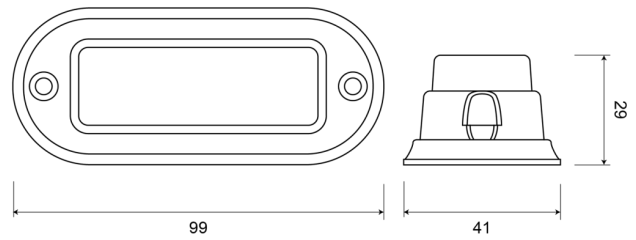

## Specifications

Color	Amber	Number of flash patterns	16
Colour of lens	Clear	Operating voltage	12V - 24V
Connection	Open cable ends	Operation temperature	-30°C / +65°C
Current draw 12-24V Amp		Shape	Rectangular/long/elongated
Dimensions	99 mm x 41 mm x 29 mm	Supplied with	Mounting screws, gasket, manual
ECE R65 Class 1	Yes	Synchronisable	Yes
EMC	EMC R10	To be ordered by	1
EMC R10	Yes	Waterproof	Yes
Length of cable (m)	0,20 m	Weight (kg)	0,087 Kg
Light source	LED		
Mounting	Surface mount		
Number of LEDs	3		