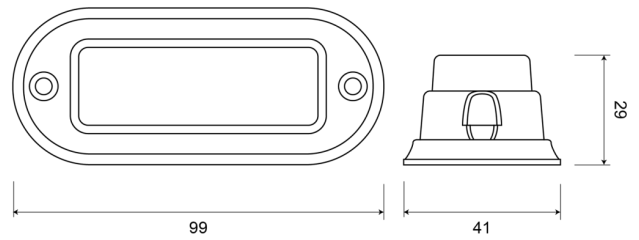

LED FLASHERS

STARLED3-OR

LED Flasher | 3 LEDs | 12-24V | amber

EAN: 5414184690004

Specifications

Color	Amber	Number of flash patterns	16
Colour of lens	Clear	Operating voltage	12V - 24V
Connection	Open cable ends	Operation temperature	-30°C / +65°C
Current draw 12-24V Amp		Shape	Rectangular/long/elongated
Dimensions	99 mm x 41 mm x 29 mm	Supplied with	Mounting screws, gasket, manual
ECE R65 Class 1	Yes	Synchronisable	Yes
EMC	EMC R10	To be ordered by	1
EMC R10	Yes	Waterproof	Yes
Length of cable (m)	0,20 m	Weight (kg)	0,087 Kg
Light source	LED		
Mounting	Surface mount		
Number of LEDs	3		