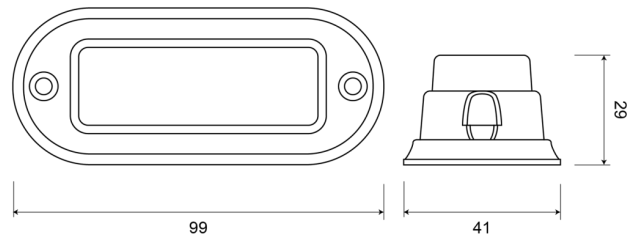

# LED FLASHERS

STARLED3-OR

LED Flasher | 3 LEDs | 12-24V | amber

EAN: 5414184690004

## Specifications

Color	Amber	Number of LEDs	3
Colour of lens	Clear	Number of flash patterns	16
Connection	Open cable ends	Operating voltage	12V - 24V
Current draw 12-24V Amp		Operation temperature	-30°C / +65°C
Dimensions	99 mm x 41 mm x 29 mm	Series	STARLED
ECE R65 Class 1	Yes	Shape	Rectangular/long/elongated
EMC	EMC R10	Supplied with	Mounting screws, gasket, manual
EMC R10	Yes	Synchronisable	Yes
Length of cable (m)	0,20 m	To be ordered by	1
Light source	LED	Waterproof	Yes
Mounting	Surface mount	Weight (kg)	0,087 Kg