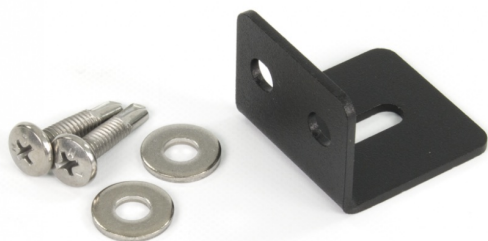

# MOUNTING PLATES/RUBBER/DECORATIVE & COVER PLATES

TRAFLED/SUP1

Mounting bracket for TRAFLED6-8-10

EAN: 5414184000889

## Specifications

Material	Steel, coated
Mounting	Surface mount
Specifically suitable for	TRAFLED6-8-10
To be ordered by	1

Weight (kg)	0,044 Kg
-------------	----------