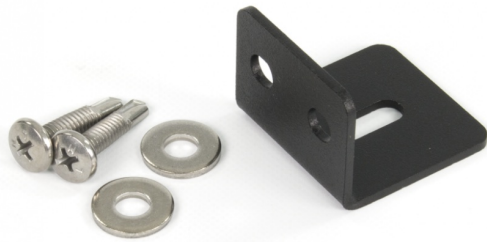

MOUNTING PLATES/RUBBER/DECORATIVE & COVER PLATES

TRAFLED/SUP1

Mounting bracket for TRAFLED6-8-10

EAN: 5414184000889

Specifications

Material	Steel, coated
Mounting	Surface mount
Specifically suitable for	TRAFLED6-8-10
To be ordered by	1

Weight (kg)	0,044 Kg
-------------	----------