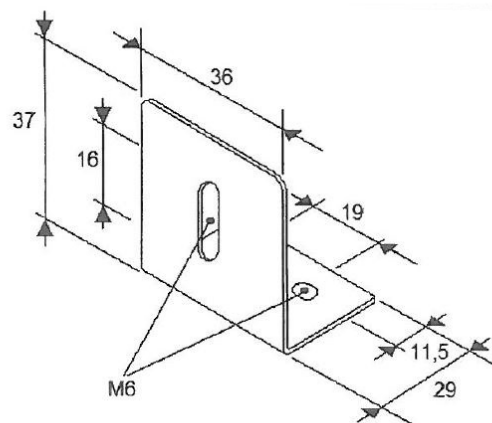

# MOUNTING PLATES/RUBBER/DECORATIVE & COVER PLATES

TRAFLED/SUP1

Mounting bracket for TRAFLED6-8-10

EAN: 5414184000889

## Specifications

Material	Steel, coated
Mounting	Surface mount
Specifically suitable for	TRAFLED6-8-10
To be ordered by	1

Weight (kg)	0,044 Kg
-------------	----------