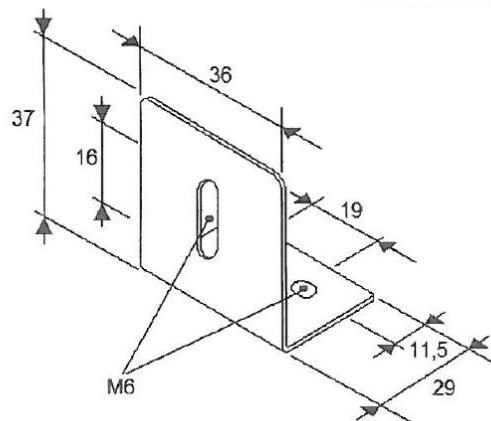

MOUNTING PLATES/RUBBER/DECORATIVE & COVER PLATES

TRAFLED/SUP1

Mounting bracket for TRAFLED6-8-10

EAN: 5414184000889

Specifications

Color	Black	Specifically suitable for	TRAFLED6-8-10
Material	Steel, coated	To be ordered by	1
Mounting	Surface mount	Weight (kg)	0,044 Kg