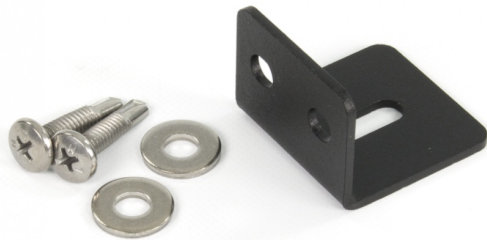

MOUNTING PLATES/RUBBER/DECORATIVE & COVER PLATES

TRAFLED/SUP1

Mounting bracket for TRAFLED6-8-10

EAN: 5414184000889

Specifications

Material	Steel, coated	Weight (kg)	0,044 Kg
Mounting	Surface mount		
Specifically suitable for	TRAFLED6-8-10		
To be ordered by	1		