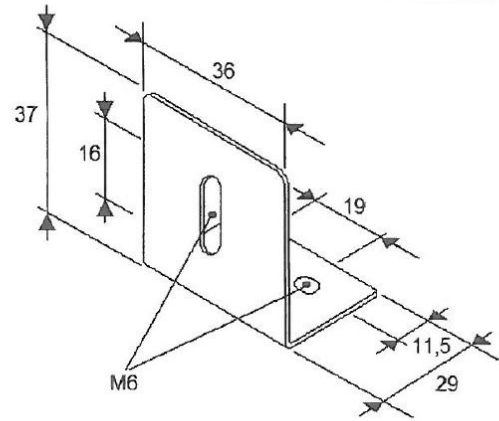

MOUNTING PLATES/RUBBER/DECORATIVE & COVER PLATES

TRAFLED/SUP1

Mounting bracket for TRAFLED6-8-10

EAN: 5414184000889

Specifications

Material	Steel, coated
Mounting	Surface mount
Specifically suitable for	TRAFLED6-8-10
To be ordered by	1

Weight (kg)	0,044 Kg
-------------	----------