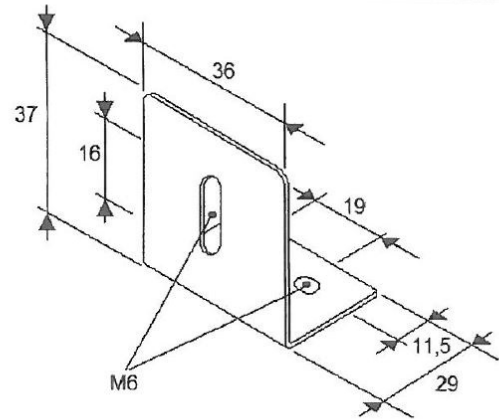

MOUNTING PLATES/RUBBER/DECORATIVE & COVER PLATES

TRAFLED/SUP1

Mounting bracket for TRAFLED6-8-10

EAN: 5414184000889

Specifications

Material	Steel, coated	Weight (kg)	0,044 Kg
Mounting	Surface mount		
Specifically suitable for	TRAFLED6-8-10		
To be ordered by	1		