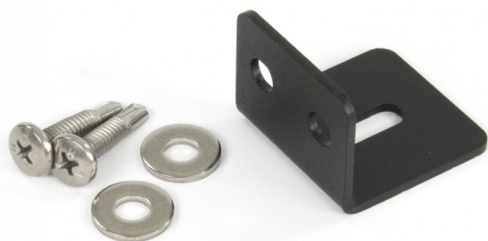

MOUNTING PLATES/RUBBER/DECORATIVE & COVER PLATES

TRAFLED/SUP1

Mounting bracket for TRAFLED6-8-10

EAN: 5414184000889

Specifications

Color	Black	Specifically suitable for	TRAFLED6-8-10
Material	Steel, coated	To be ordered by	1
Mounting	Surface mount	Weight (kg)	0,044 Kg