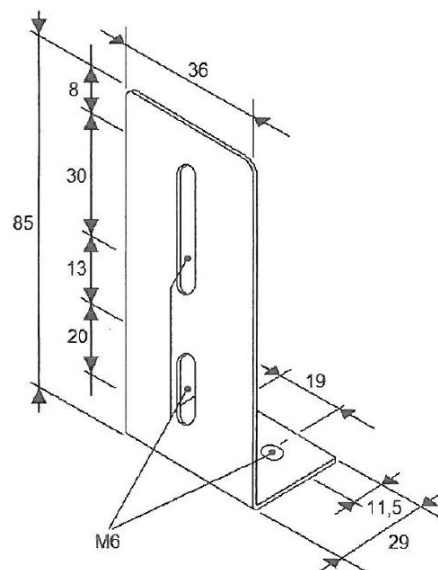

TRAFLED/SUP2

Mounting bracket for TRAFLED6-8-10

EAN: 5414184000896

## Specifications

Material	Steel, coated
Mounting	Surface mount
Specifically suitable for	TRAFLED6-8-10
To be ordered by	1

Weight (kg)	0,070 Kg
-------------	----------