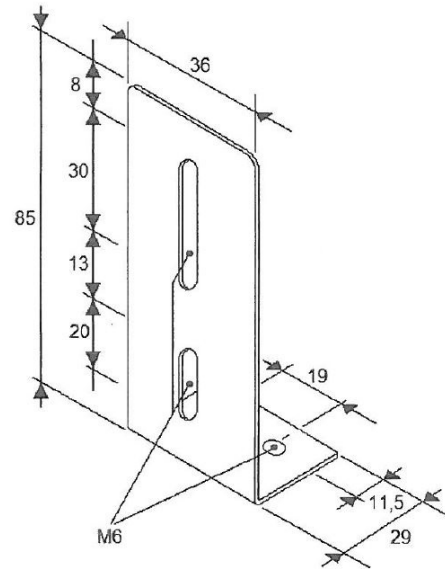

TRAFLED/SUP2

Mounting bracket for TRAFLED6-8-10

EAN: 5414184000896

Specifications

Material	Steel, coated	Weight (kg)	0,070 Kg
Mounting	Surface mount		
Specifically suitable for	TRAFLED6-8-10		
To be ordered by	1		