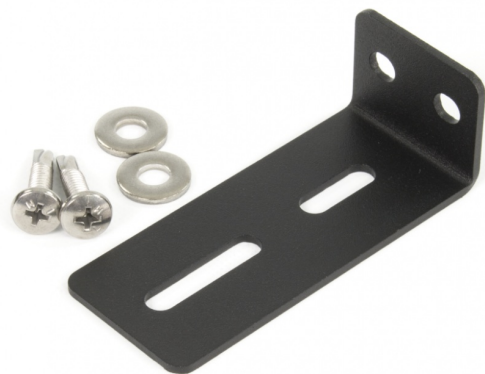

TRAFLED/SUP2

Mounting bracket for TRAFLED6-8-10

EAN: 5414184000896

## Specifications

Material	Steel, coated
Mounting	Surface mount
Specifically suitable for	TRAFLED6-8-10
To be ordered by	1

Weight (kg)	0,070 Kg
-------------	----------