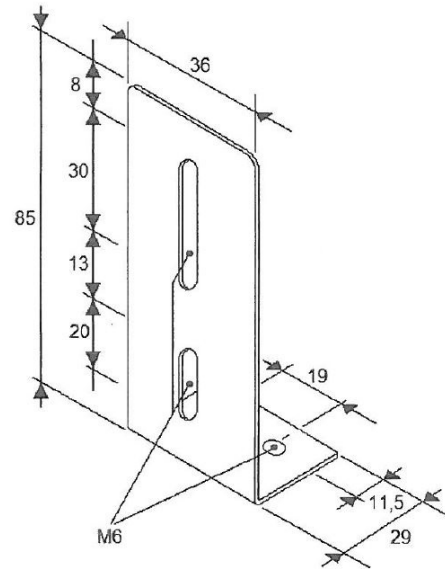

MOUNTING PLATES/RUBBER/DECORATIVE & COVER PLATES

TRAFLED/SUP2

Mounting bracket for TRAFLED6-8-10

EAN: 5414184000896

Specifications

Color	Black	Specifically suitable for	TRAFLED6-8-10
Material	Steel, coated	To be ordered by	1
Mounting	Surface mount	Weight (kg)	0,070 Kg