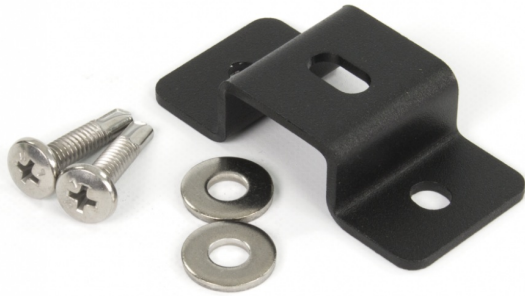

# MOUNTING PLATES/RUBBER/DECORATIVE & COVER PLATES

TRAFLED/SUP3

Mounting bracket for TRAFLED6-8-10

EAN: 5414184000902

## Specifications

Color	Black	Specifically suitable for	TRAFLED6-8-10
Material	Steel, coated	To be ordered by	1
Mounting	Surface mount	Weight (kg)	0,051 Kg