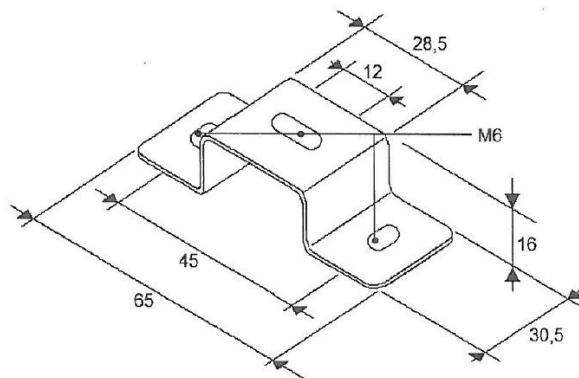

# MOUNTING PLATES/RUBBER/DECORATIVE & COVER PLATES

TRAFLED/SUP3

Mounting bracket for TRAFLED6-8-10

EAN: 5414184000902

## Specifications

Material	Steel, coated
Mounting	Surface mount
Specifically suitable for	TRAFLED6-8-10
To be ordered by	1

Weight (kg)	0,051 Kg
-------------	----------