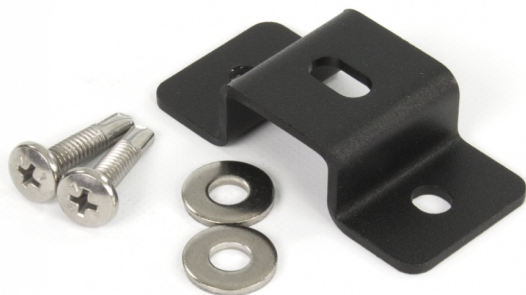

# MOUNTING PLATES/RUBBER/DECORATIVE & COVER PLATES

TRAFLED/SUP3

Mounting bracket for TRAFLED6-8-10

EAN: 5414184000902

## Specifications

Material	Steel, coated
Mounting	Surface mount
Specifically suitable for	TRAFLED6-8-10
To be ordered by	1

Weight (kg)	0,051 Kg
-------------	----------