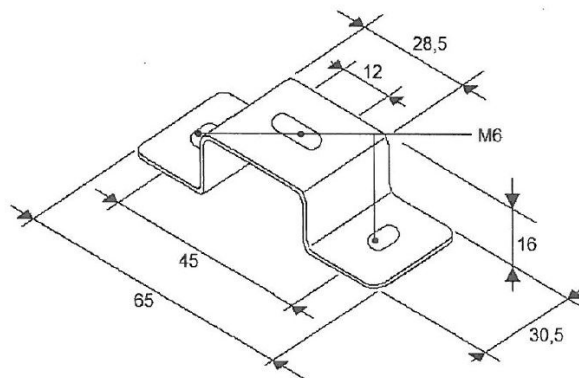

MOUNTING PLATES/RUBBER/DECORATIVE & COVER PLATES

TRAFLED/SUP3

Mounting bracket for TRAFLED6-8-10

EAN: 5414184000902

Specifications

| | |
|---------------------------|---------------|
| Material | Steel, coated |
| Mounting | Surface mount |
| Specifically suitable for | TRAFLED6-8-10 |
| To be ordered by | 1 |

| | |
|-------------|----------|
| Weight (kg) | 0,051 Kg |
|-------------|----------|