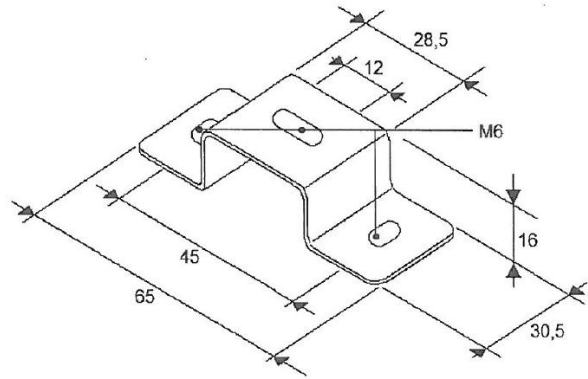

# MOUNTING PLATES/RUBBER/DECORATIVE & COVER PLATES

TRAFLED/SUP3

Mounting bracket for TRAFLED6-8-10

EAN: 5414184000902

## Specifications

Color	Black	Specifically suitable for	TRAFLED6-8-10
Material	Steel, coated	To be ordered by	1
Mounting	Surface mount	Weight (kg)	0,051 Kg