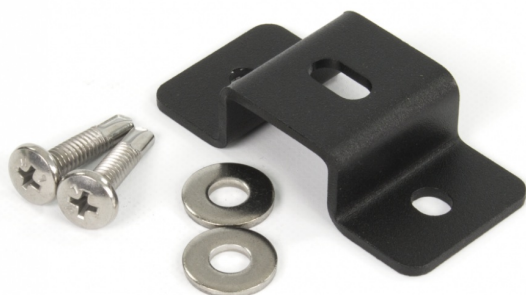

MOUNTING PLATES/RUBBER/DECORATIVE & COVER PLATES

TRAFLED/SUP3

Mounting bracket for TRAFLED6-8-10

EAN: 5414184000902

Specifications

| | |
|---------------------------|---------------|
| Material | Steel, coated |
| Mounting | Surface mount |
| Specifically suitable for | TRAFLED6-8-10 |
| To be ordered by | 1 |

| | |
|-------------|----------|
| Weight (kg) | 0,051 Kg |
|-------------|----------|