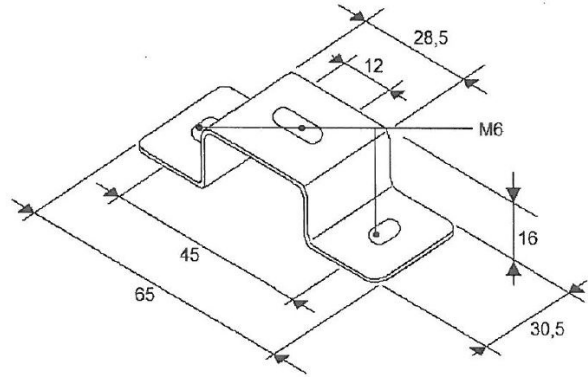

TRAFLED/SUP3

Mounting bracket for TRAFLED6-8-10

EAN: 5414184000902

Specifications

Material	Steel, coated	Weight (kg)	0,051 Kg
Mounting	Surface mount		
Specifically suitable for	TRAFLED6-8-10		
To be ordered by	1		