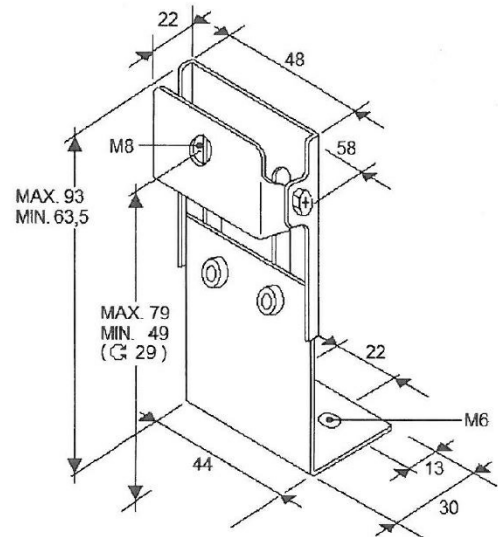

TRAFLED/SUP4

Mounting bracket for TRAFLED6-8-10

EAN: 5414184000919

Specifications

| | | | |
|---------------------------|---------------|-------------|----------|
| Material | Steel, coated | Weight (kg) | 0,140 Kg |
| Mounting | Surface mount | | |
| Specifically suitable for | TRAFLED6-8-10 | | |
| To be ordered by | 1 | | |