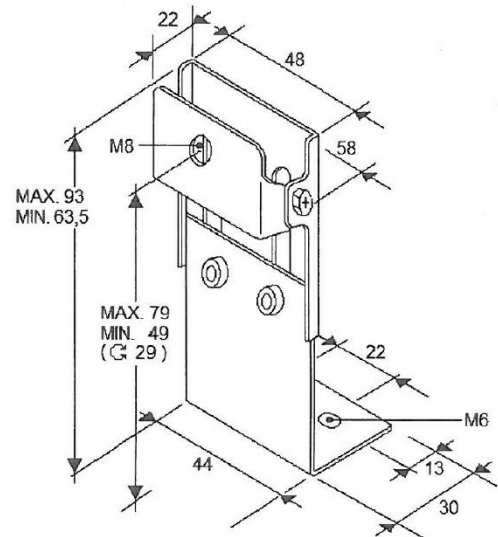

# MOUNTING PLATES/RUBBER/DECORATIVE & COVER PLATES

TRAFLED/SUP4

Mounting bracket for TRAFLED6-8-10

EAN: 5414184000919

## Specifications

Color	Black	Specifically suitable for	TRAFLED6-8-10
Material	Steel, coated	To be ordered by	1
Mounting	Surface mount	Weight (kg)	0,140 Kg