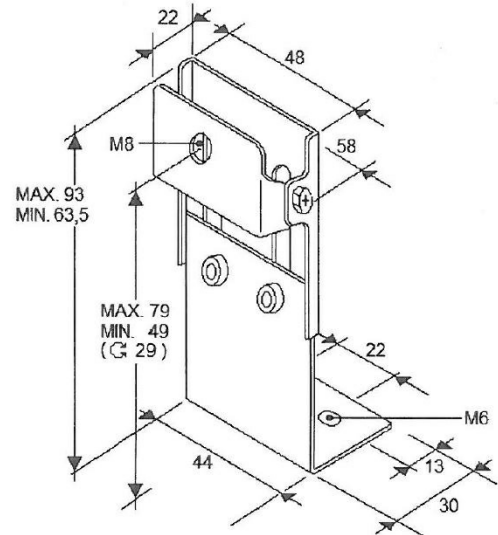

TRAFLED/SUP4

Mounting bracket for TRAFLED6-8-10

EAN: 5414184000919

Specifications

Material	Steel, coated	Weight (kg)	0,140 Kg
Mounting	Surface mount		
Specifically suitable for	TRAFLED6-8-10		
To be ordered by	1		