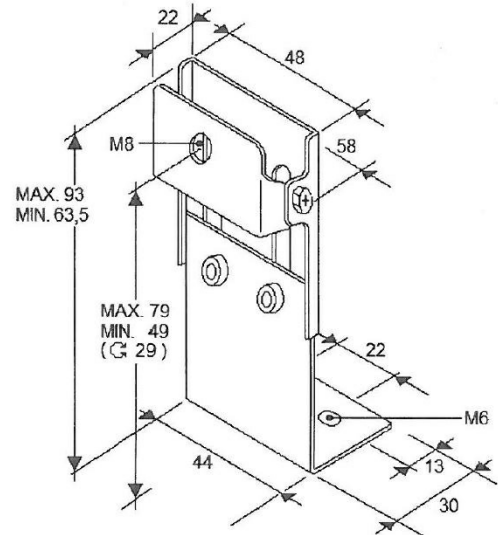

MOUNTING PLATES/RUBBER/DECORATIVE & COVER PLATES

TRAFLED/SUP4

Mounting bracket for TRAFLED6-8-10

EAN: 5414184000919

Specifications

Color	Black	Specifically suitable for	TRAFLED6-8-10
Material	Steel, coated	To be ordered by	1
Mounting	Surface mount	Weight (kg)	0,140 Kg