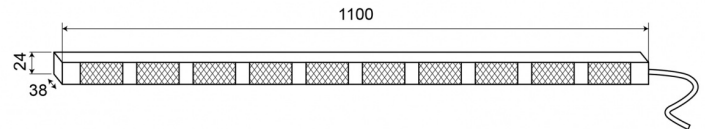

LED TRAFFIC ADVISORS

TRAFLED10#O

LED traffic advisor | 10 modules | 12-24V | amber

EAN: 5414184001848

Specifications

Color	Amber	Number of LEDs	10x3
Colour of lens	Clear	Number of flash patterns	20 warning +11 arrow
Connection	Open cable ends	Number of modules	10
Dimensions	1100 mm x 38 mm x 24 mm	Operating voltage	12V - 24V
EMC	EMC R10	Operation temperature	-30°C / +65°C
EMC R10	Yes	Supplied with	Universal mounting brackets, cables, manual
IP-degree	IP67	To be ordered by	1
Length of cable (m)	15 m	Watt	30,10 Watt
Light source	LED	Weight (kg)	3,150 Kg
Mounting	Surface mount		