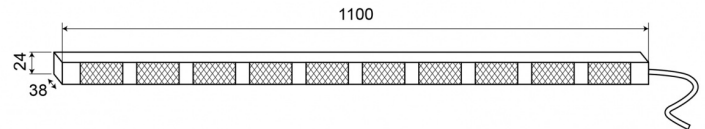

# LED TRAFFIC ADVISORS

TRAFLED10#O

LED traffic advisor | 10 modules | 12-24V | amber

EAN: 5414184001848

## Specifications

Color	Amber	Number of LEDs	10x3
Colour of lens	Clear	Number of flash patterns	20 warning +11 arrow
Connection	Open cable ends	Number of modules	10
Dimensions	1100 mm x 38 mm x 24 mm	Operating voltage	12V - 24V
EMC	EMC R10	Operation temperature	-30°C / +65°C
EMC R10	Yes	Supplied with	Universal mounting brackets, cables, manual
IP-degree	IP67	To be ordered by	1
Length of cable (m)	15 m	Watt	30,10 Watt
Light source	LED	Weight (kg)	3,150 Kg
Mounting	Surface mount		