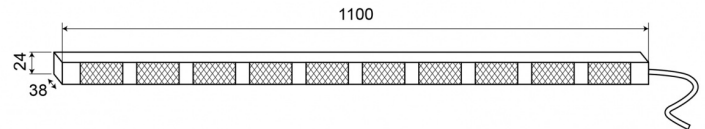

# LED TRAFFIC ADVISORS

TRAFLED10-O

LED traffic advisor | 10 modules | 12-24V | amber

EAN: 5414184001756

## Specifications

Color	Amber	Number of LEDs	10x3
Colour of lens	Clear	Number of flash patterns	20 warning +11 arrow
Connection	Open cable ends	Number of modules	10
Dimensions	1100 mm x 38 mm x 24 mm	Operating voltage	12V - 24V
EMC	EMC R10	Operation temperature	-30°C / +65°C
EMC R10	Yes	Supplied with	Control box, universal mounting brackets, cables, manual
IP-degree	IP67	To be ordered by	1
Length of cable (m)	15 m	Watt	30,10 Watt
Light source	LED	Weight (kg)	3,150 Kg
Mounting	Surface mount		