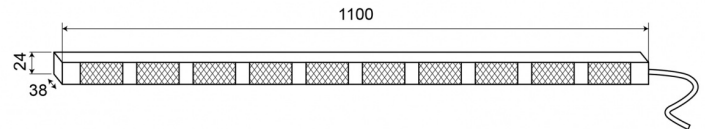

LED TRAFFIC ADVISORS

TRAFLED10-O

LED traffic advisor | 10 modules | 12-24V | amber

EAN: 5414184001756

Specifications

| | | | |
|---------------------|-------------------------|--------------------------|--|
| Color | Amber | Number of LEDs | 10x3 |
| Colour of lens | Clear | Number of flash patterns | 20 warning +11 arrow |
| Connection | Open cable ends | Number of modules | 10 |
| Dimensions | 1100 mm x 38 mm x 24 mm | Operating voltage | 12V - 24V |
| EMC | EMC R10 | Operation temperature | -30°C / +65°C |
| EMC R10 | Yes | Supplied with | Control box, universal mounting brackets, cables, manual |
| IP-degree | IP67 | To be ordered by | 1 |
| Length of cable (m) | 15 m | Watt | 30,10 Watt |
| Light source | LED | Weight (kg) | 3,150 Kg |
| Mounting | Surface mount | | |