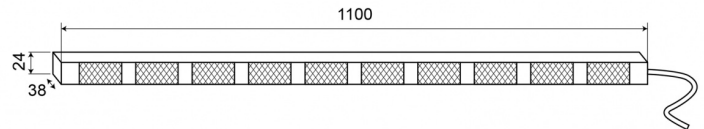

LED TRAFFIC ADVISORS

TRAFLED10-OB

LED traffic advisor | 10 modules | 12-24V | amber/blue

EAN: 5414184001763

Specifications

Characteristics	With bleu warning tips	Number of flash patterns	20 warning +11 arrow
Color	Amber/blue	Number of modules	10
Colour of lens	Clear	Operating voltage	12V - 24V
Connection	Open cable ends	Operation temperature	-30°C / +65°C
Dimensions	1100 mm x 38 mm x 24 mm	Supplied with	Control box, universal mounting brackets, cables, manual
EMC	EMC R10	To be ordered by	1
EMC R10	Yes	Watt	30,10 Watt
IP-degree	IP67	Weight (kg)	3,150 Kg
Length of cable (m)	15 m	With warning tips	Blue
Light source	LED		
Mounting	Surface mount		
Number of LEDs	10x3		