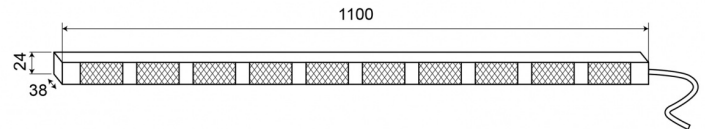

LED TRAFFIC ADVISORS

TRAFLED10-OB

LED traffic advisor | 10 modules | 12-24V | amber/blue

EAN: 5414184001763

Specifications

Characteristics	With bleu warning tips	Number of flash patterns	20 warning +11 arrow
Color	Amber/blue	Number of modules	10
Colour of lens	Clear	Operating voltage	12V - 24V
Connection	Open cable ends	Operation temperature	-30°C / +65°C
Dimensions	1100 mm x 38 mm x 24 mm	Supplied with	Control box, universal mounting brackets, cables, manual
EMC	EMC R10	To be ordered by	1
EMC R10	Yes	Watt	30,10 Watt
IP-degree	IP67	Weight (kg)	3,150 Kg
Length of cable (m)	15 m	With warning tips	Blue
Light source	LED		
Mounting	Surface mount		
Number of LEDs	10x3		