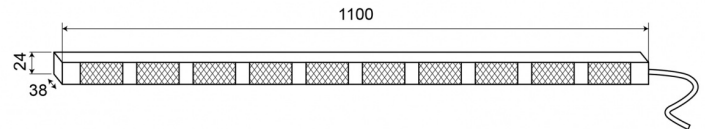

LED TRAFFIC ADVISORS

TRAFLED10-OCC

LED traffic advisor | 10 modules | 12-24V | amber/white

EAN: 5414184001794

Specifications

Characteristics	With 2+2 white warning tips	Number of flash patterns	20 warning +11 arrow
Color	Amber/white	Number of modules	10
Colour of lens	Clear	Operating voltage	12V - 24V
Connection	Open cable ends	Operation temperature	-30°C / +65°C
Dimensions	1100 mm x 38 mm x 24 mm	Supplied with	Control box, universal mounting brackets, cables, manual
EMC	EMC R10	To be ordered by	1
EMC R10	Yes	Watt	30,10 Watt
IP-degree	IP67	Weight (kg)	3,150 Kg
Length of cable (m)	15 m	With warning tips	White
Light source	LED		
Mounting	Surface mount		
Number of LEDs	10x3		