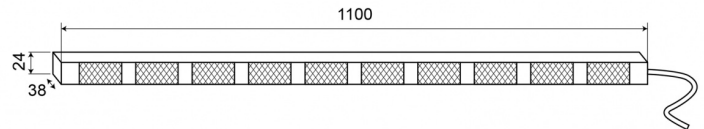

LED TRAFFIC ADVISORS

TRAFLED10-00

LED traffic advisor | 10 modules | 12-24V | amber/amber

EAN: 5414184001800

Specifications

Characteristics	With amber warning tips	Number of LEDs	10x3
Color	Amber/Amber	Number of flash patterns	20 warning +11 arrow
Colour of lens	Clear	Number of modules	10
Connection	Open cable ends	Operating voltage	12V - 24V
Dimensions	1100 mm x 38 mm x 24 mm	Operation temperature	-30°C / +65°C
EMC R10	Yes	Supplied with	Control box, universal mounting brackets, cables, manual
IP-degree	IP67	To be ordered by	1
Length of cable (m)	15 m	Watt	30,10 Watt
Light source	LED	Weight (kg)	3,150 Kg
Mounting	Surface mount		