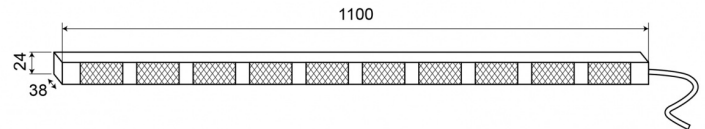

LED TRAFFIC ADVISORS

TRAFLED10-00

LED traffic advisor | 10 modules | 12-24V | amber/amber

EAN: 5414184001800

Specifications

Characteristics	With amber warning tips	Number of LEDs	10x3
Color	Amber/Amber	Number of flash patterns	20 warning +11 arrow
Colour of lens	Clear	Number of modules	10
Connection	Open cable ends	Operating voltage	12V - 24V
Dimensions	1100 mm x 38 mm x 24 mm	Operation temperature	-30°C / +65°C
EMC R10	Yes	Supplied with	Control box, universal mounting brackets, cables, manual
IP-degree	IP67	To be ordered by	1
Length of cable (m)	15 m	Watt	30,10 Watt
Light source	LED	Weight (kg)	3,150 Kg
Mounting	Surface mount		