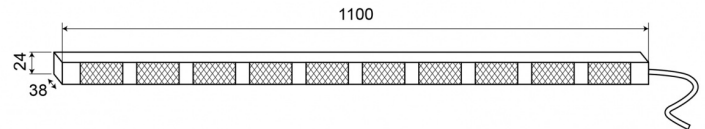

LED TRAFFIC ADVISORS

TRAFLED10-000

LED traffic advisor | 10 modules | 12-24V | amber/amner

EAN: 5414184001817

Specifications

Characteristics	With 2+2 amber warning tips	Number of flash patterns	20 warning +11 arrow
Color	Amber/Amber	Number of modules	10
Colour of lens	Clear	Operating voltage	12V - 24V
Connection	Open cable ends	Operation temperature	-30°C / +65°C
Dimensions	1100 mm x 38 mm x 24 mm	Supplied with	Control box, universal mounting brackets, cables, manual
EMC	EMC R10	To be ordered by	1
EMC R10	Yes	Watt	30,10 Watt
IP-degree	IP67	Weight (kg)	3,150 Kg
Length of cable (m)	15 m	With warning tips	Amber
Light source	LED		
Mounting	Surface mount		
Number of LEDs	10x3		