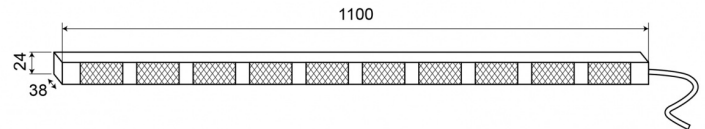

LED TRAFFIC ADVISORS

TRAFLED10-OR

LED traffic advisor | 10 modules | 12-24V | amber/red

EAN: 5414184001824

Specifications

Characteristics	With red warning tips	Number of flash patterns	20 warning +11 arrow
Color	Amber/red	Number of modules	10
Colour of lens	Clear	Operating voltage	12V - 24V
Connection	Open cable ends	Operation temperature	-30°C / +65°C
Dimensions	1100 mm x 38 mm x 24 mm	Supplied with	Control box, universal mounting brackets, cables, manual
EMC	EMC R10	To be ordered by	1
EMC R10	Yes	Watt	30,10 Watt
IP-degree	IP67	Weight (kg)	3,150 Kg
Length of cable (m)	15 m	With warning tips	Red
Light source	LED		
Mounting	Surface mount		
Number of LEDs	10x3		