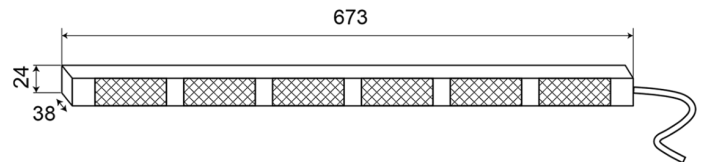

LED TRAFFIC ADVISORS

TRAFLED6#0

LED traffic advisor | 6 modules | 12-24V | amber

EAN: 5414184006102

Specifications

Color	Amber	Mounting	Fixed
Colour of lens	Clear	Number of LEDs	6x3
Connection	Open cable ends	Number of flash patterns	20 warning +11 arrow
Dimensions	673 mm x 38 mm x 24 mm	Number of modules	6
EMC	EMC R10	Operating voltage	12V - 24V
EMC R10	Yes	Operation temperature	-30°C / +65°C
IP-degree	IP67	Supplied with	Universal mounting brackets, cables, manual
Length of cable (m)	3 m	To be ordered by	1
Light source	LED	Watt	18,60 Watt