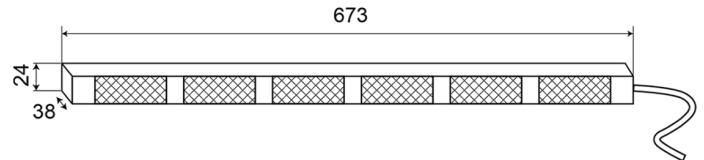

LED TRAFFIC ADVISORS

TRAFLED6#0

LED traffic advisor | 6 modules | 12-24V | amber

EAN: 5414184006102

Specifications

Color	Amber	Mounting	Fixed
Colour of lens	Clear	Number of LEDs	6x3
Connection	Open cable ends	Number of flash patterns	20 warning +11 arrow
Dimensions	673 mm x 38 mm x 24 mm	Number of modules	6
EMC	EMC R10	Operating voltage	12V - 24V
EMC R10	Yes	Operation temperature	-30°C / +65°C
IP-degree	IP67	Supplied with	Universal mounting brackets, cables, manual
Length of cable (m)	3 m	To be ordered by	1
Light source	LED	Watt	18,60 Watt