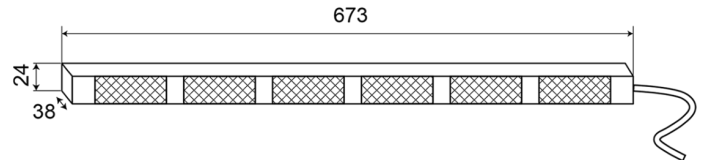

LED TRAFFIC ADVISORS

TRAFLED6-O

LED traffic advisor | 6 modules | 12-24V | amber

EAN: 5414184002319

Specifications

| | | | |
|---------------------|------------------------|--------------------------|--|
| Color | Amber | Number of LEDs | 6x3 |
| Colour of lens | Clear | Number of flash patterns | 20 warning +11 arrow |
| Connection | Open cable ends | Number of modules | 6 |
| Dimensions | 673 mm x 38 mm x 24 mm | Operating voltage | 12V - 24V |
| EMC | EMC R10 | Operation temperature | -30°C / +65°C |
| EMC R10 | Yes | Supplied with | Control box, universal mounting brackets, cables, manual |
| IP-degree | IP67 | To be ordered by | 1 |
| Length of cable (m) | 3 m | Watt | 18,60 Watt |
| Light source | LED | Weight (kg) | 1,400 Kg |
| Mounting | Fixed | | |