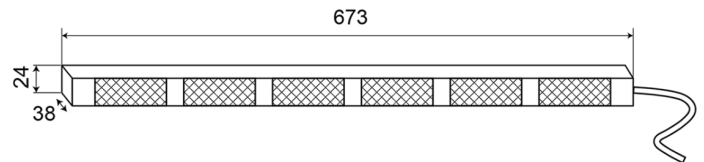

LED TRAFFIC ADVISORS

TRAFLED6-O

LED traffic advisor | 6 modules | 12-24V | amber

EAN: 5414184002319

Specifications

Color	Amber	Number of LEDs	6x3
Colour of lens	Clear	Number of flash patterns	20 warning +11 arrow
Connection	Open cable ends	Number of modules	6
Dimensions	673 mm x 38 mm x 24 mm	Operating voltage	12V - 24V
EMC	EMC R10	Operation temperature	-30°C / +65°C
EMC R10	Yes	Supplied with	Control box, universal mounting brackets, cables, manual
IP-degree	IP67	To be ordered by	1
Length of cable (m)	3 m	Watt	18,60 Watt
Light source	LED	Weight (kg)	1,400 Kg
Mounting	Fixed		