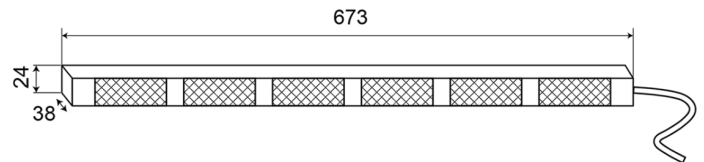

# LED TRAFFIC ADVISORS

TRAFLED6-O

LED traffic advisor | 6 modules | 12-24V | amber

EAN: 5414184002319

## Specifications

Color	Amber	Number of LEDs	6x3
Colour of lens	Clear	Number of flash patterns	20 warning +11 arrow
Connection	Open cable ends	Number of modules	6
Dimensions	673 mm x 38 mm x 24 mm	Operating voltage	12V - 24V
EMC	EMC R10	Operation temperature	-30°C / +65°C
EMC R10	Yes	Supplied with	Control box, universal mounting brackets, cables, manual
IP-degree	IP67	To be ordered by	1
Length of cable (m)	3 m	Watt	18,60 Watt
Light source	LED	Weight (kg)	1,400 Kg
Mounting	Fixed		