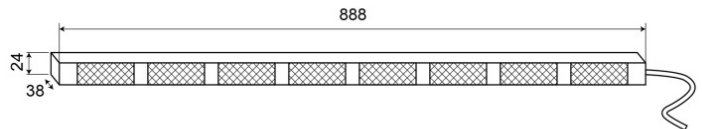

# LED TRAFFIC ADVISORS

TRAFLED8#0

LED traffic advisor | 8 modules | 12-24V | amber

EAN: 5414184002326

## Specifications

Color	Amber	Number of LEDs	8x3
Colour of lens	Clear	Number of flash patterns	20 warning +11 arrow
Connection	Open cable ends	Number of modules	8
Dimensions	888 mm x 38 mm x 24 mm	Operating voltage	12V - 24V
EMC	EMC R10	Operation temperature	-30°C / +65°C
EMC R10	Yes	Supplied with	Universal mounting brackets, cables, manual
IP-degree	IP67	To be ordered by	1
Length of cable (m)	15 m	Watt	24,40 Watt
Light source	LED	Weight (kg)	2,800 Kg
Mounting	Surface mount		