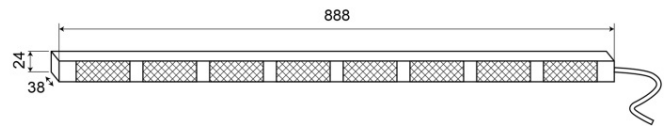

## Specifications

Color	Amber
Colour of lens	Clear
Connection	Open cable ends
Dimensions	888 mm x 38 mm x 24 mm
EMC	EMC R10
EMC R10	Yes
IP-degree	IP67
Length of cable (m)	15 m
Light source	LED
Mounting	Surface mount

Number of LEDs	8x3
Number of flash patterns	20 warning +11 arrow
Number of modules	8
Operating voltage	12V - 24V
Operation temperature	-30°C / +65°C
Supplied with	Universal mounting brackets, cables, manual
To be ordered by	1
Watt	24,40 Watt
Weight (kg)	2,8 Kg