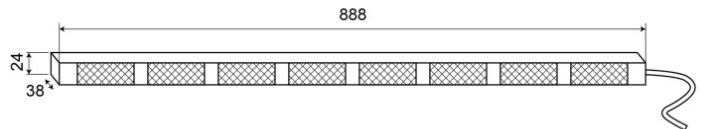

LED TRAFFIC ADVISORS

TRAFLED8#0

LED traffic advisor | 8 modules | 12-24V | amber

EAN: 5414184002326

Specifications

Color	Amber	Number of LEDs	8x3
Colour of lens	Clear	Number of flash patterns	20 warning +11 arrow
Connection	Open cable ends	Number of modules	8
Dimensions	888 mm x 38 mm x 24 mm	Operating voltage	12V - 24V
EMC	EMC R10	Operation temperature	-30°C / +65°C
EMC R10	Yes	Supplied with	Universal mounting brackets, cables, manual
IP-degree	IP67	To be ordered by	1
Length of cable (m)	15 m	Watt	24,40 Watt
Light source	LED	Weight (kg)	2,800 Kg
Mounting	Surface mount		