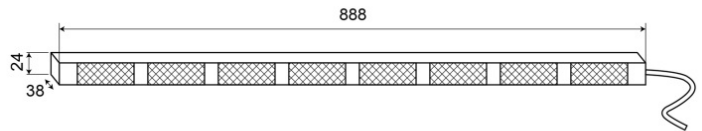

LED TRAFFIC ADVISORS

TRAFLED8#OB

LED traffic advisor | 8 modules | 12-24V | amber/blue

EAN: 5414184574984

Specifications

Color	Amber/blue	Number of LEDs	8x3
Colour of LEDs	Amber and blue	Number of flash patterns	20 warning +11 arrow
Colour of lens	Clear	Number of modules	8
Connection	Open cable ends	Operating voltage	12V - 24V
Dimensions	888 mm x 38 mm x 24 mm	Operation temperature	-30°C / +65°C
EMC R10	Yes	Supplied with	Universal mounting brackets, cables, manual
IP-degree	IP67	To be ordered by	1
Length of cable (m)	15 m	Watt	24,40 Watt
Light source	LED	Weight (kg)	2,8 Kg
Mounting	Surface mount		