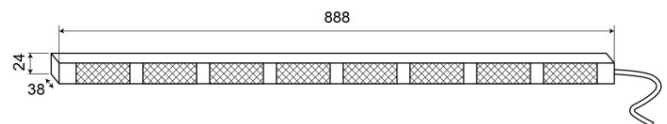

LED TRAFFIC ADVISORS

TRAFLED8#OB

LED traffic advisor | 8 modules | 12-24V | amber/blue

EAN: 5414184574984

Specifications

Color	Amber/blue
Colour of LEDs	Amber and blue
Colour of lens	Clear
Connection	Open cable ends
Dimensions	888 mm x 38 mm x 24 mm
EMC R10	Yes
IP-degree	IP67
Length of cable (m)	15 m
Light source	LED
Mounting	Surface mount

Number of LEDs	8x3
Number of flash patterns	20 warning +11 arrow
Number of modules	8
Operating voltage	12V - 24V
Operation temperature	-30°C / +65°C
Supplied with	Universal mounting brackets, cables, manual
To be ordered by	1
Watt	24,40 Watt
Weight (kg)	2,8 Kg