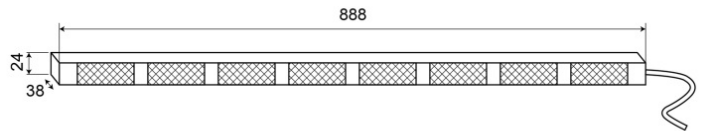

LED TRAFFIC ADVISORS

TRAFLED8#OB

LED traffic advisor | 8 modules | 12-24V | amber/blue

EAN: 5414184574984

Specifications

| | | | |
|---------------------|------------------------|--------------------------|---|
| Color | Amber/blue | Number of LEDs | 8x3 |
| Colour of LEDs | Amber and blue | Number of flash patterns | 20 warning +11 arrow |
| Colour of lens | Clear | Number of modules | 8 |
| Connection | Open cable ends | Operating voltage | 12V - 24V |
| Dimensions | 888 mm x 38 mm x 24 mm | Operation temperature | -30°C / +65°C |
| EMC R10 | Yes | Supplied with | Universal mounting brackets, cables, manual |
| IP-degree | IP67 | To be ordered by | 1 |
| Length of cable (m) | 15 m | Watt | 24,40 Watt |
| Light source | LED | Weight (kg) | 2,8 Kg |
| Mounting | Surface mount | | |