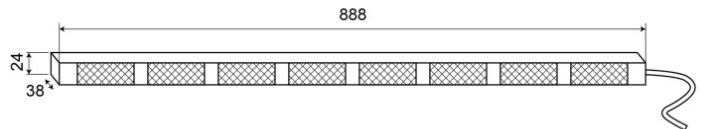

# LED TRAFFIC ADVISORS

TRAFLED8-O

LED traffic advisor | 8 modules | 12-24V | amber

EAN: 5414184002418

## Specifications

|                     |                        |                          |  |
|---------------------|------------------------|--------------------------|--|
| Color               | Amber                  | Number of LEDs           | 8x3  |
| Colour of lens      | Clear                  | Number of flash patterns | 20 warning +11 arrow                                     |
| Connection          | Open cable ends        | Number of modules        | 8  |
| Dimensions          | 888 mm x 38 mm x 24 mm | Operating voltage        | 12V - 24V  |
| EMC                 | EMC R10                | Operation temperature    | -30°C / +65°C  |
| EMC R10             | Yes                    | Supplied with            | Control box, universal mounting brackets, cables, manual |
| IP-degree           | IP67                   | To be ordered by         | 1  |
| Length of cable (m) | 15 m                   | Watt                     | 24,40 Watt   |
| Light source        | LED                    | Weight (kg)              | 2,800 Kg   |
| Mounting            | Surface mount          |                          |  |