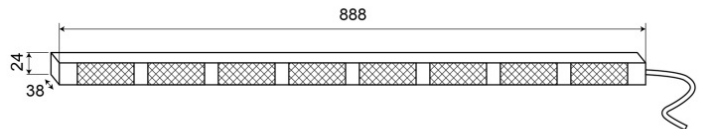

LED TRAFFIC ADVISORS

TRAFLED8-O

LED traffic advisor | 8 modules | 12-24V | amber

EAN: 5414184002418

Specifications

Color	Amber	Number of LEDs	8x3
Colour of lens	Clear	Number of flash patterns	20 warning +11 arrow
Connection	Open cable ends	Number of modules	8
Dimensions	888 mm x 38 mm x 24 mm	Operating voltage	12V - 24V
EMC	EMC R10	Operation temperature	-30°C / +65°C
EMC R10	Yes	Supplied with	Control box, universal mounting brackets, cables, manual
IP-degree	IP67	To be ordered by	1
Length of cable (m)	15 m	Watt	24,40 Watt
Light source	LED	Weight (kg)	2,800 Kg
Mounting	Surface mount		