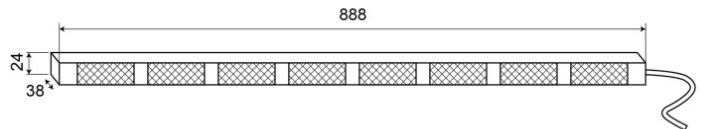

# LED TRAFFIC ADVISORS

TRAFLED8-O

LED traffic advisor | 8 modules | 12-24V | amber

EAN: 5414184002418

## Specifications

Color	Amber	Number of LEDs	8x3
Colour of lens	Clear	Number of flash patterns	20 warning +11 arrow
Connection	Open cable ends	Number of modules	8
Dimensions	888 mm x 38 mm x 24 mm	Operating voltage	12V - 24V
EMC	EMC R10	Operation temperature	-30°C / +65°C
EMC R10	Yes	Supplied with	Control box, universal mounting brackets, cables, manual
IP-degree	IP67	To be ordered by	1
Length of cable (m)	15 m	Watt	24,40 Watt
Light source	LED	Weight (kg)	2,800 Kg
Mounting	Surface mount		