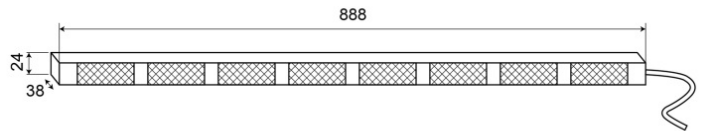

# LED TRAFFIC ADVISORS

TRAFLED8-OB

LED traffic advisor | 8 modules | 12-24V | amber/blue

EAN: 5414184002401

## Specifications

Characteristics	With bleu warning tips	Number of LEDs	8x3
Color	Amber/blue	Number of flash patterns	20 warning +11 arrow
Colour of lens	Clear	Number of modules	8
Connection	Open cable ends	Operating voltage	12V - 24V
Dimensions	888 mm x 38 mm x 24 mm	Operation temperature	-30°C / +65°C
EMC R10	Yes	Supplied with	Control box, universal mounting brackets, cables, manual
IP-degree	IP67	To be ordered by	1
Length of cable (m)	15 m	Watt	24,40 Watt
Light source	LED	Weight (kg)	2,800 Kg
Mounting	Surface mount	With warning tips	Blue