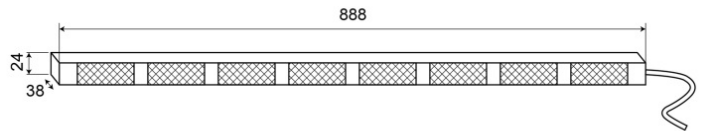

LED TRAFFIC ADVISORS

TRAFLED8-OB

LED traffic advisor | 8 modules | 12-24V | amber/blue

EAN: 5414184002401

Specifications

| | | | |
|---------------------|------------------------|--------------------------|--|
| Characteristics | With bleu warning tips | Number of LEDs | 8x3 |
| Color | Amber/blue | Number of flash patterns | 20 warning +11 arrow |
| Colour of lens | Clear | Number of modules | 8 |
| Connection | Open cable ends | Operating voltage | 12V - 24V |
| Dimensions | 888 mm x 38 mm x 24 mm | Operation temperature | -30°C / +65°C |
| EMC R10 | Yes | Supplied with | Control box, universal mounting brackets, cables, manual |
| IP-degree | IP67 | To be ordered by | 1 |
| Length of cable (m) | 15 m | Watt | 24,40 Watt |
| Light source | LED | Weight (kg) | 2,800 Kg |
| Mounting | Surface mount | With warning tips | Blue |