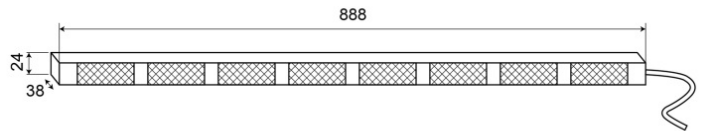

LED TRAFFIC ADVISORS

TRAFLED8-OB

LED traffic advisor | 8 modules | 12-24V | amber/blue

EAN: 5414184002401

Specifications

Characteristics	With bleu warning tips	Number of LEDs	8x3
Color	Amber/blue	Number of flash patterns	20 warning +11 arrow
Colour of lens	Clear	Number of modules	8
Connection	Open cable ends	Operating voltage	12V - 24V
Dimensions	888 mm x 38 mm x 24 mm	Operation temperature	-30°C / +65°C
EMC R10	Yes	Supplied with	Control box, universal mounting brackets, cables, manual
IP-degree	IP67	To be ordered by	1
Length of cable (m)	15 m	Watt	24,40 Watt
Light source	LED	Weight (kg)	2,800 Kg
Mounting	Surface mount	With warning tips	Blue