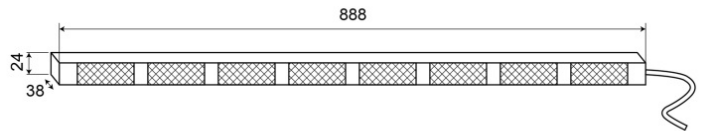

# LED TRAFFIC ADVISORS

TRAFLED8-OC

LED traffic advisor | 8 modules | 12-24V | amber/white

EAN: 5414184002388

## Specifications

Characteristics	With white warning tips	Number of flash patterns	20 warning +11 arrow
Color	Amber/white	Number of modules	8
Colour of lens	Clear	Operating voltage	12V - 24V
Connection	Open cable ends	Operation temperature	-30°C / +65°C
Dimensions	888 mm x 38 mm x 24 mm	Supplied with	Control box, universal mounting brackets, cables, manual
EMC	EMC R10	To be ordered by	1
EMC R10	Yes	Watt	24,40 Watt
IP-degree	IP67	Weight (kg)	2,800 Kg
Length of cable (m)	15 m	With warning tips	White
Light source	LED		
Mounting	Surface mount		
Number of LEDs	8x3		